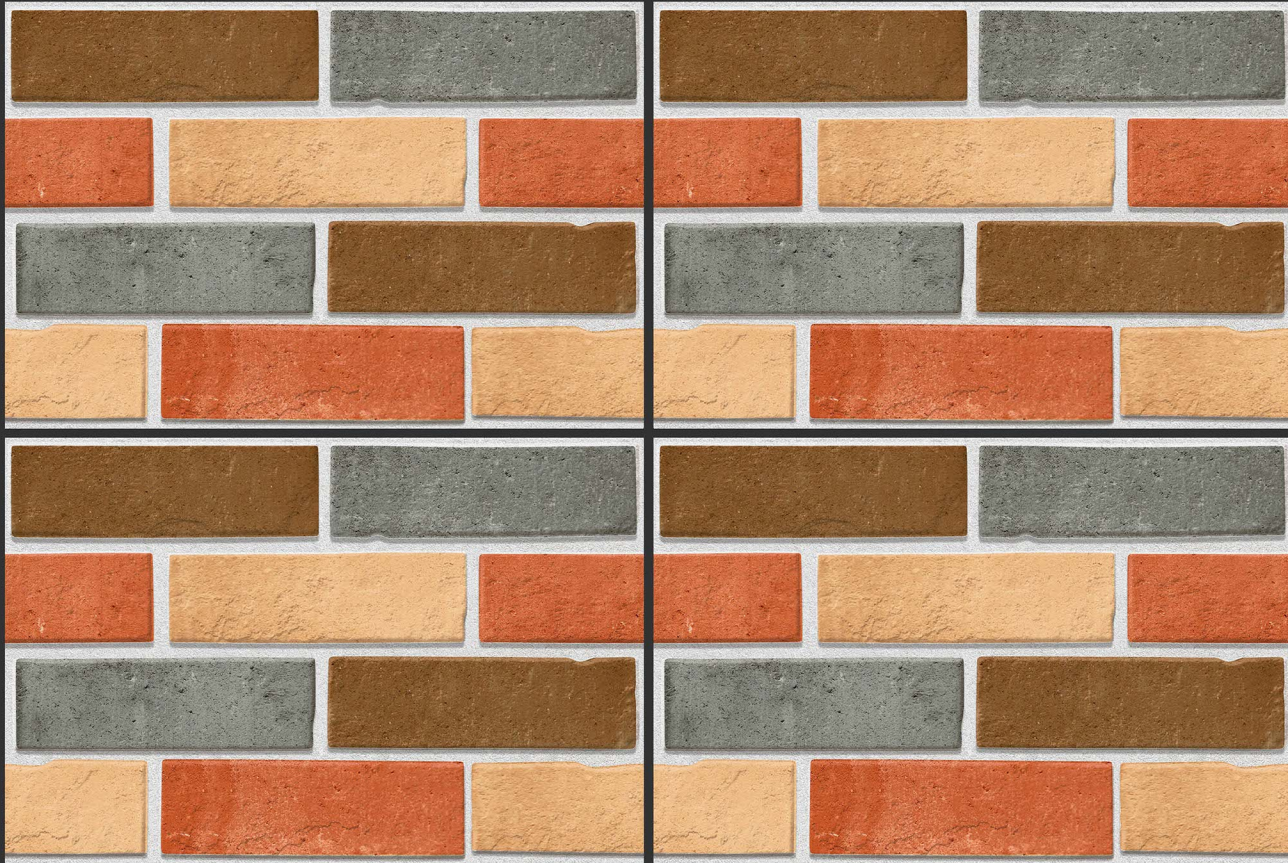

exotile

ELE-386

300x450 mm
WALL TILES