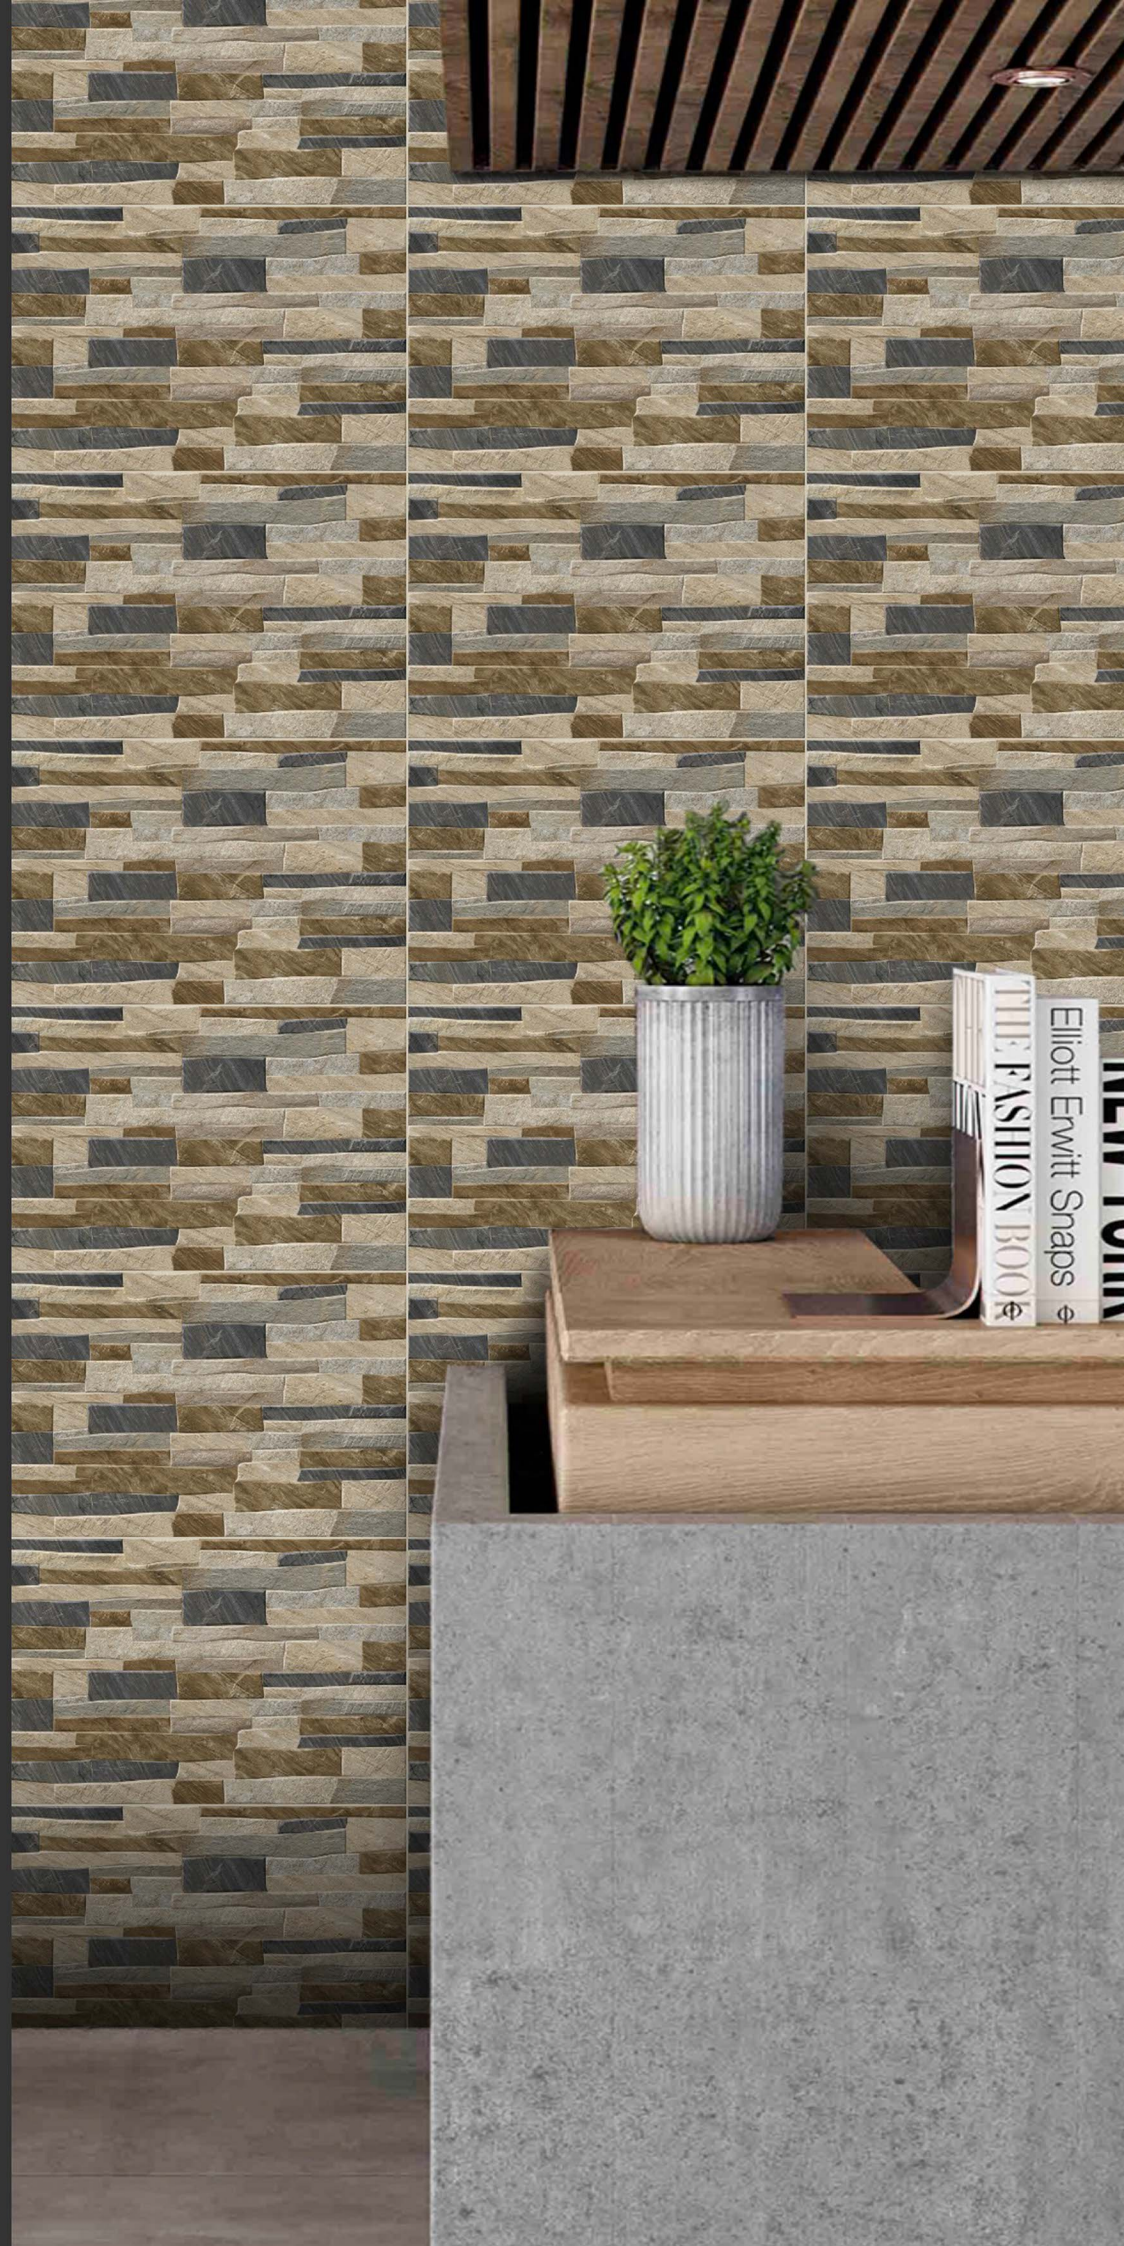

ELE-413

300x450 mm
WALL TILES