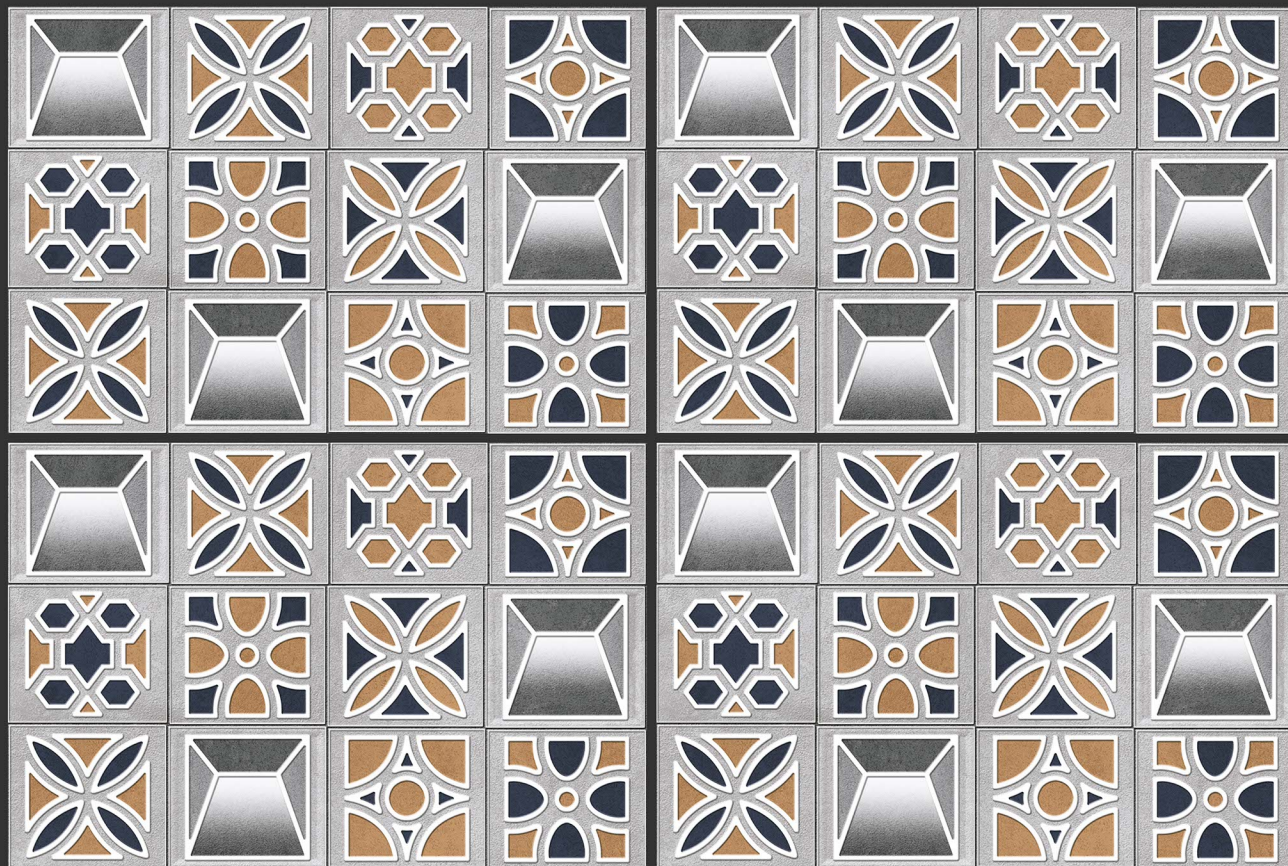

exotile

ELE-400

300x450 mm

WALL TILES