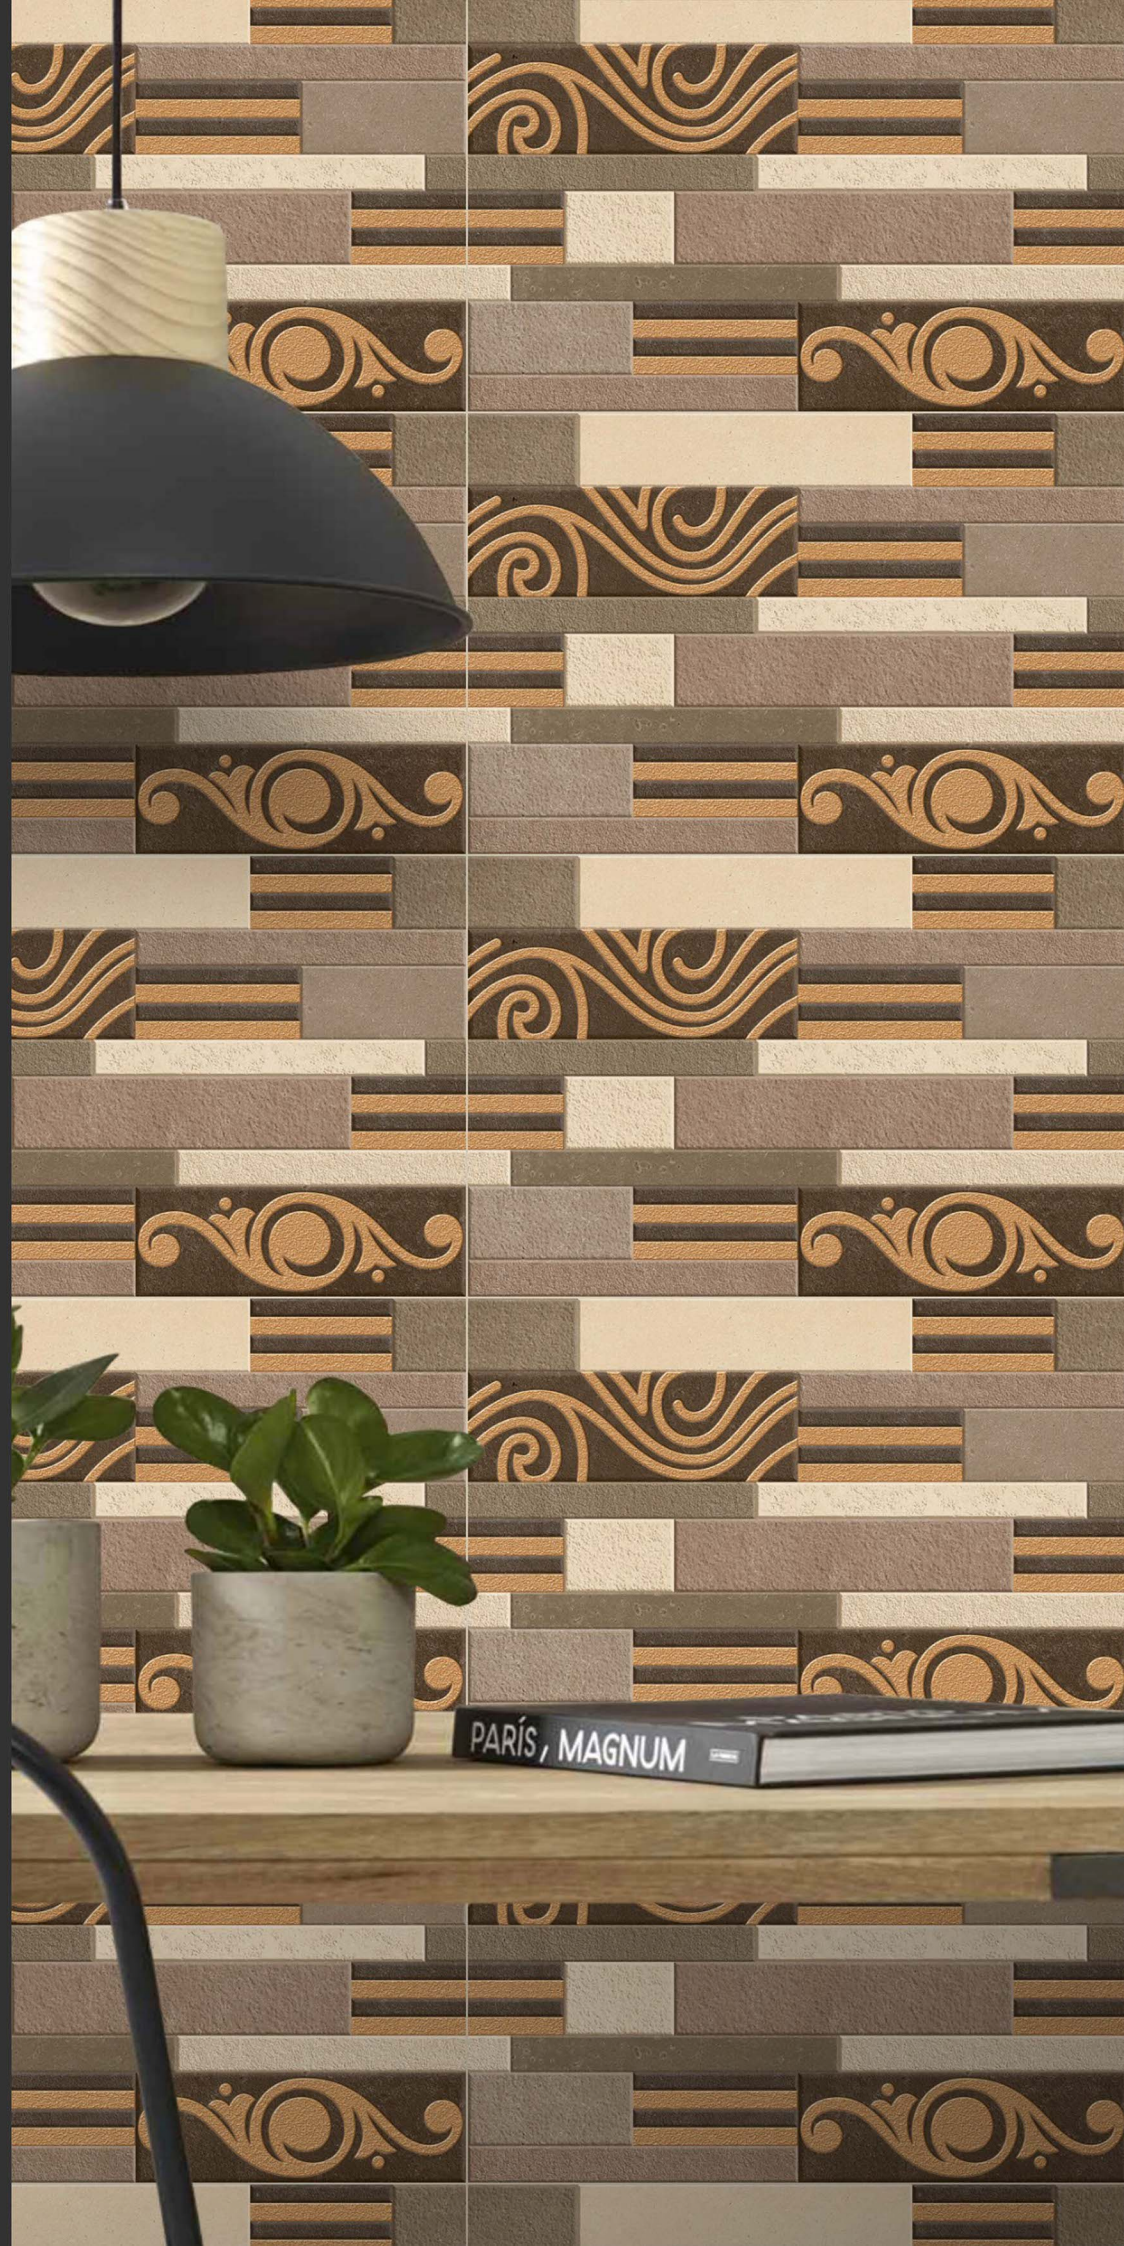

exotile

ELE-388

300x450 mm

WALL TILES

exotile

ELE-389

300x450 mm
WALL TILES

exotile