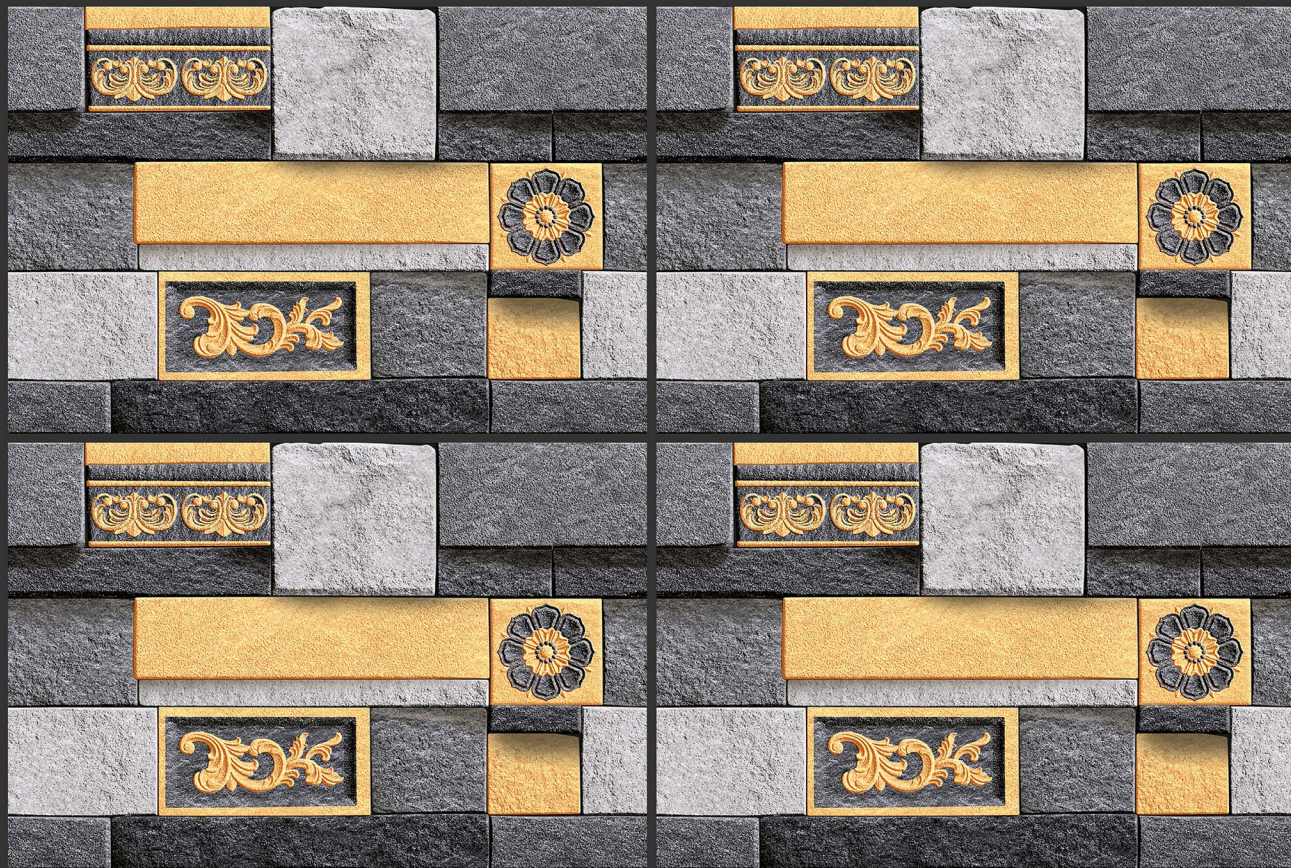

exotile

ELE-411

300x450 mm
WALL TILES