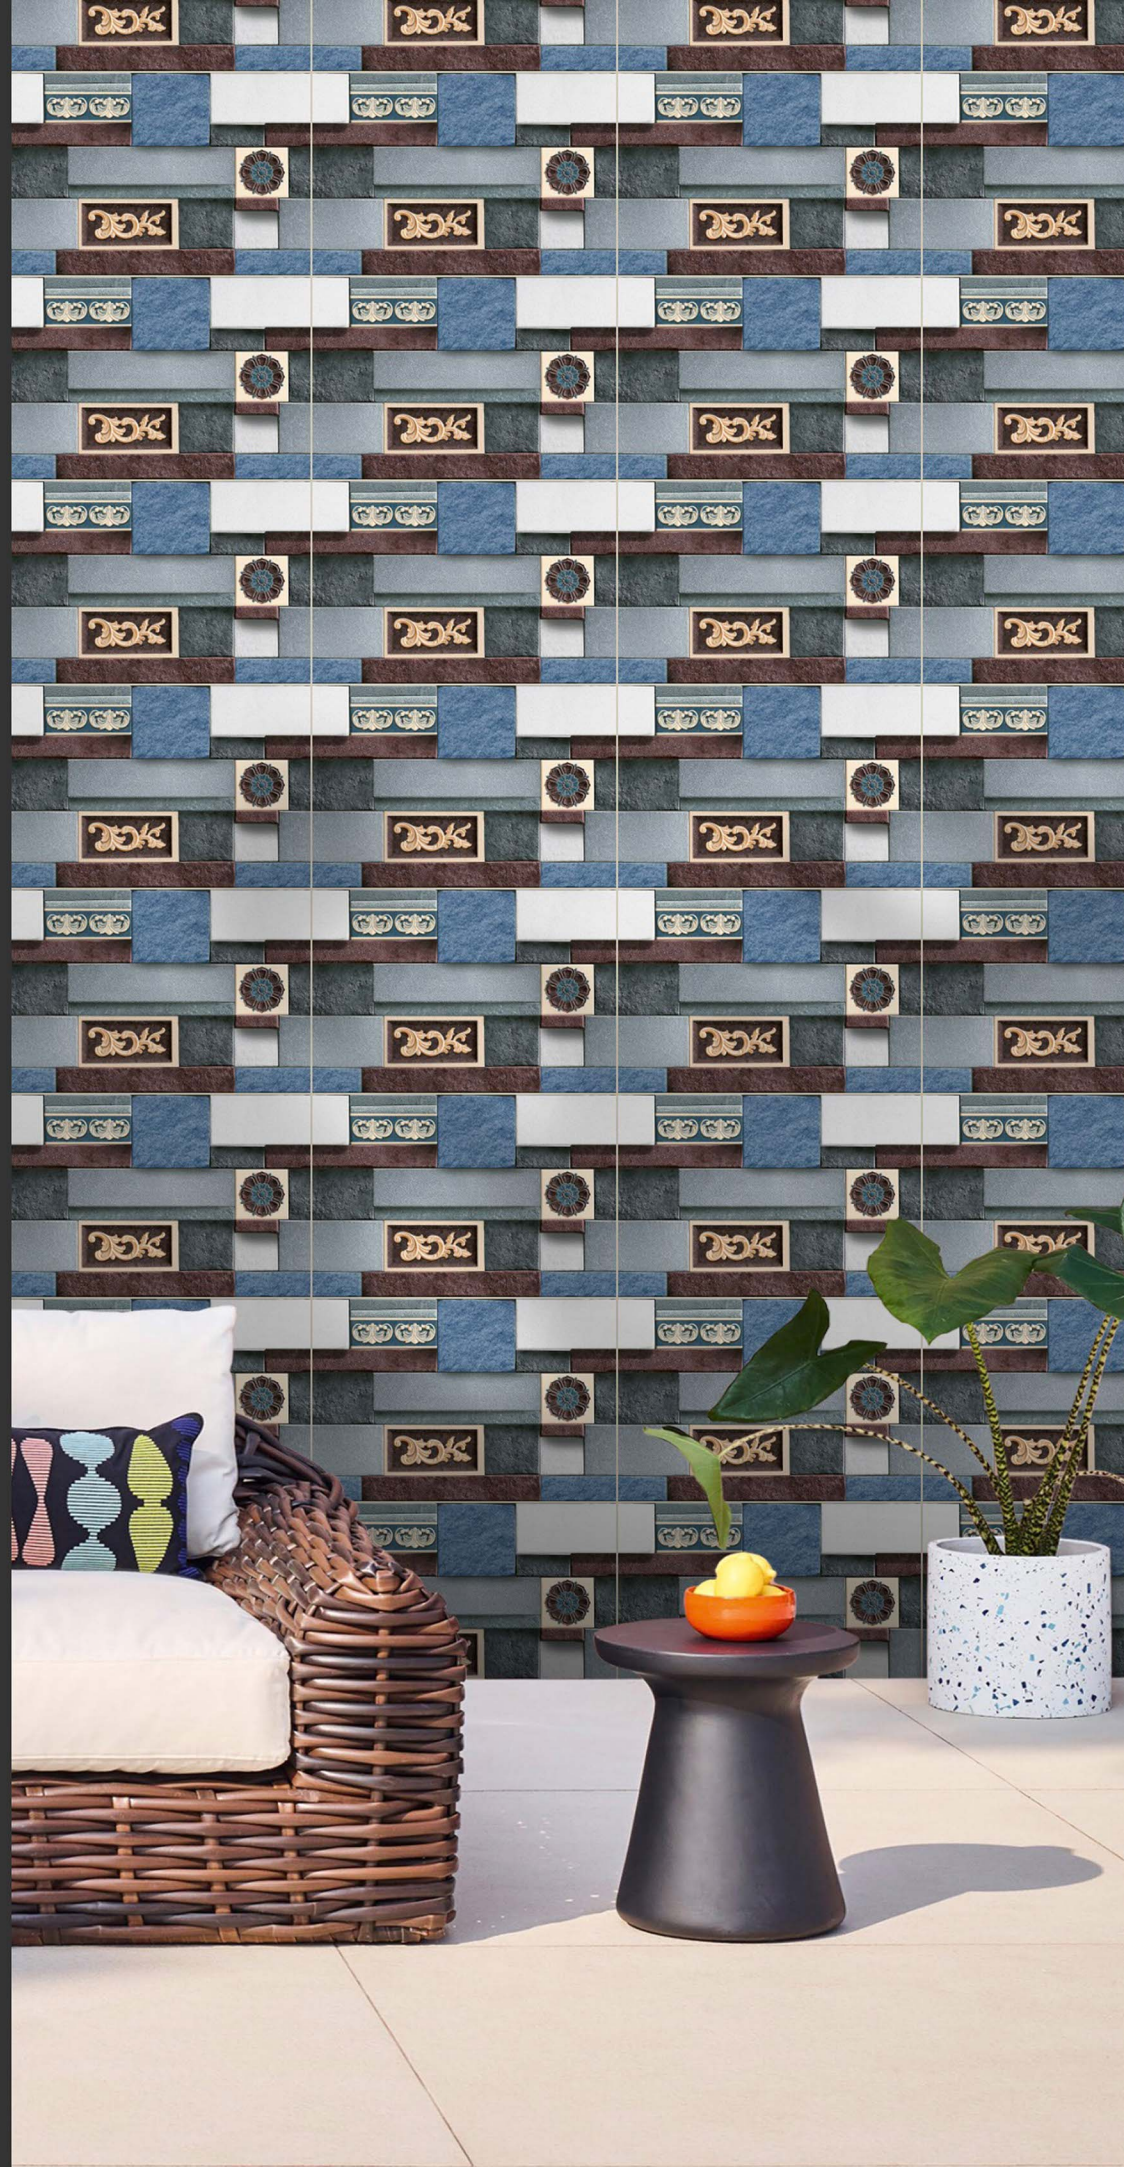

300x450 mm
WALL TILES

exotile

ELE-409

300x450 mm
WALL TILES

exotile

ELE-410

300x450 mm

WALL TILES