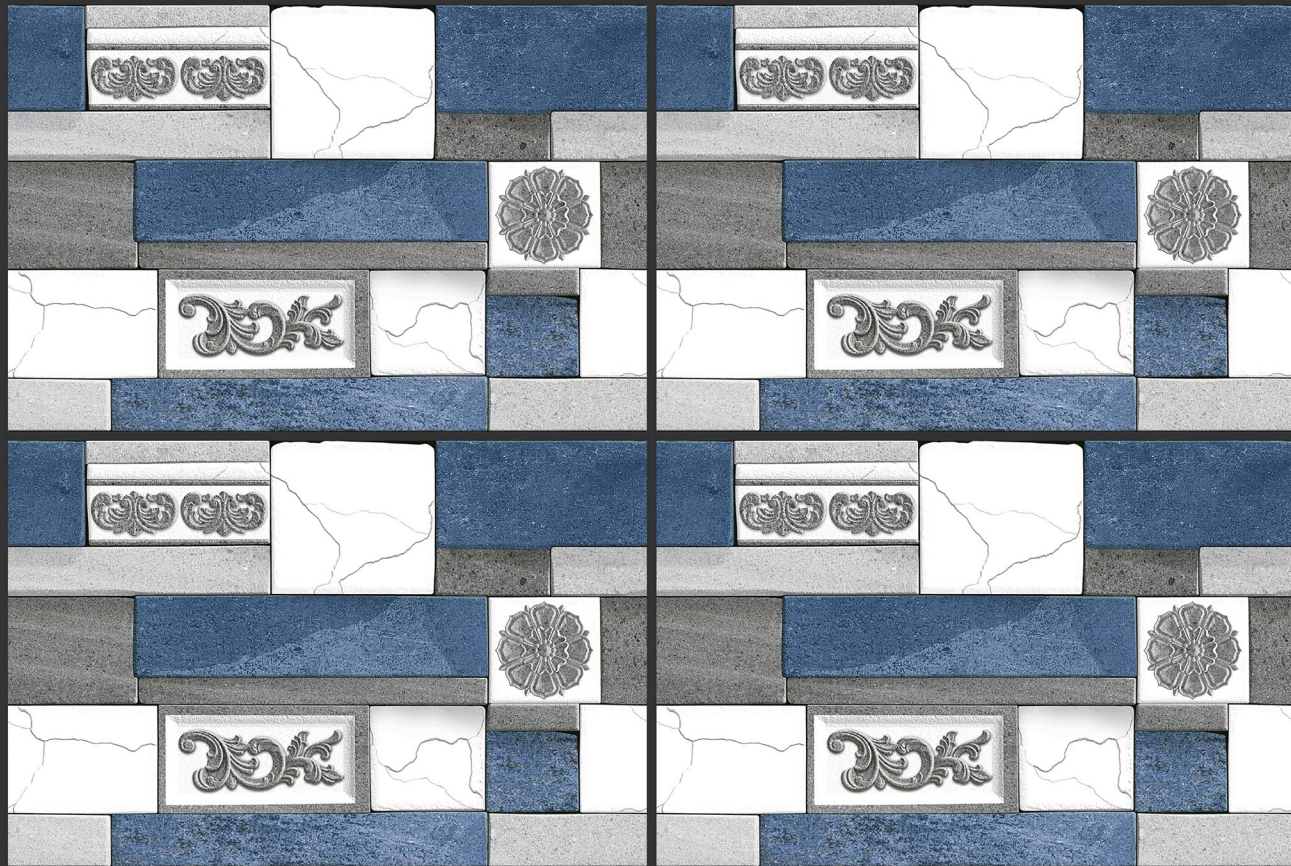

exotile

ELE-404

300x450 mm
WALL TILES