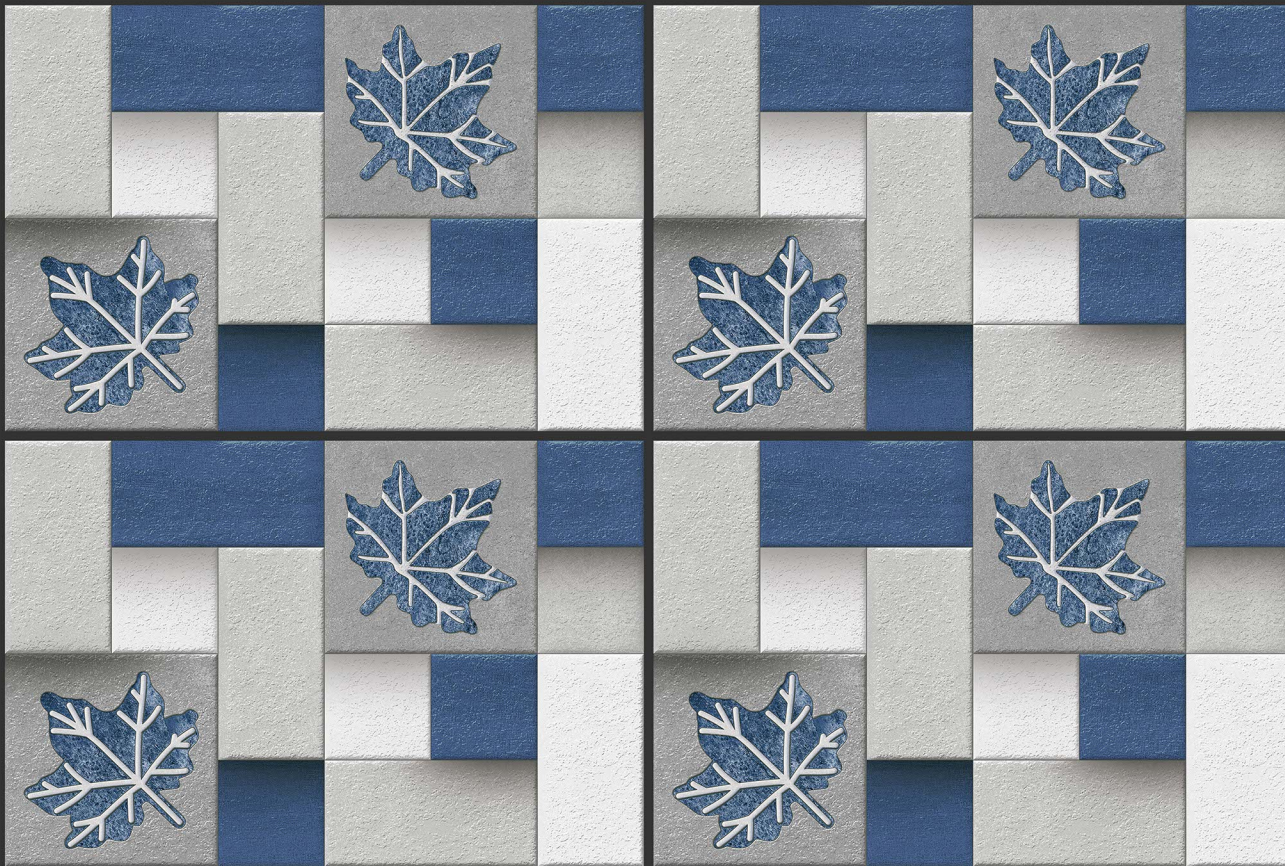

exotile

ELE-391

300x450 mm
WALL TILES