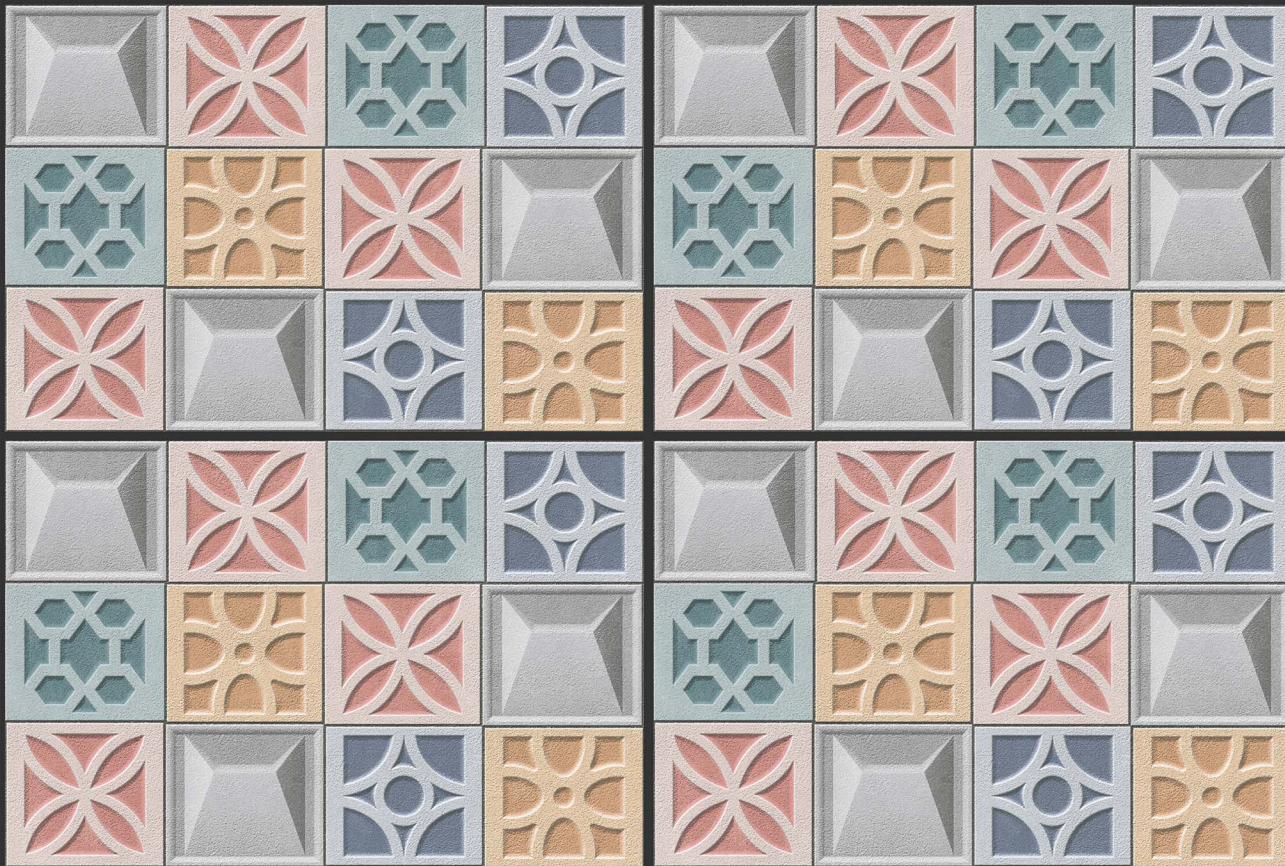

exotile

ELE-397

300x450 mm
WALL TILES

exotile

ELE-398

300x450 mm

WALL TILES

exotile