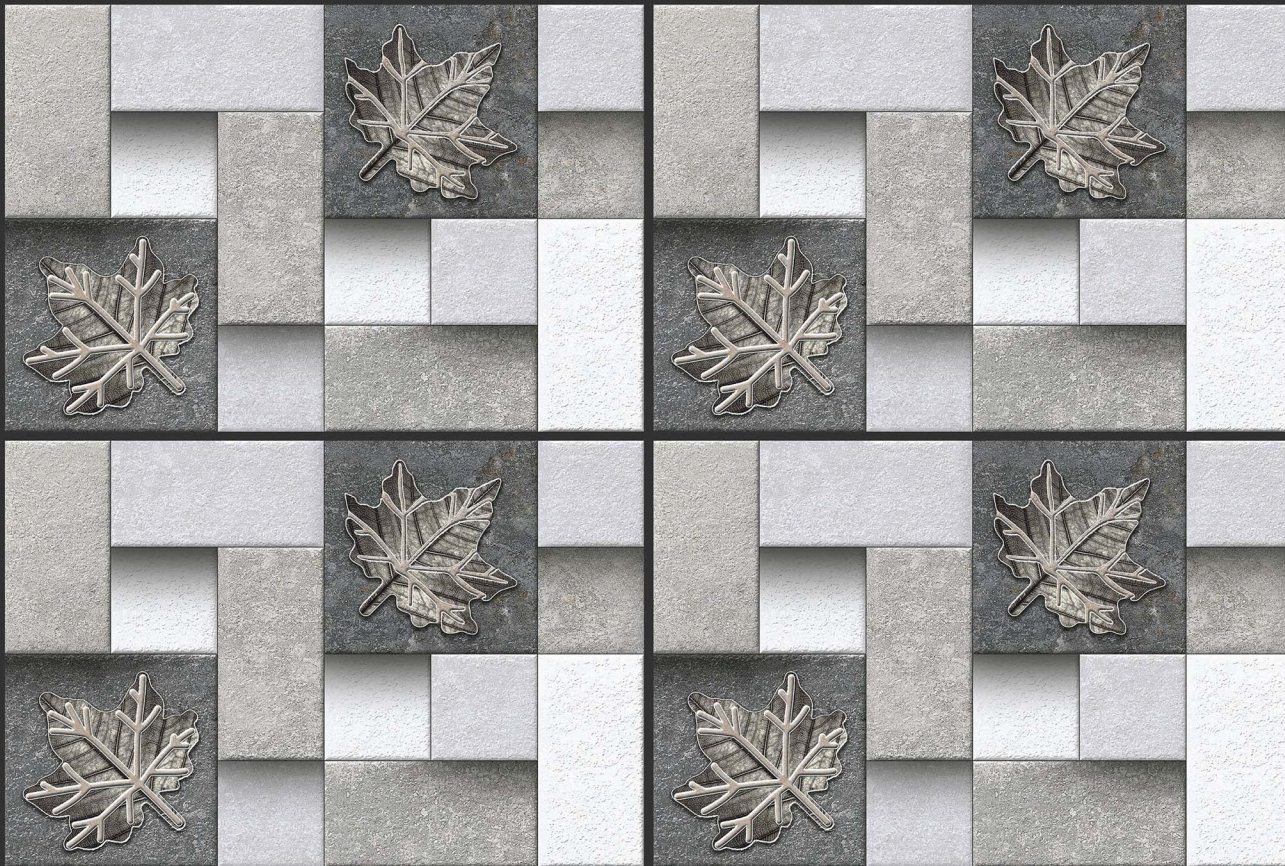

exotile

ELE-388

300x450 mm

WALL TILES