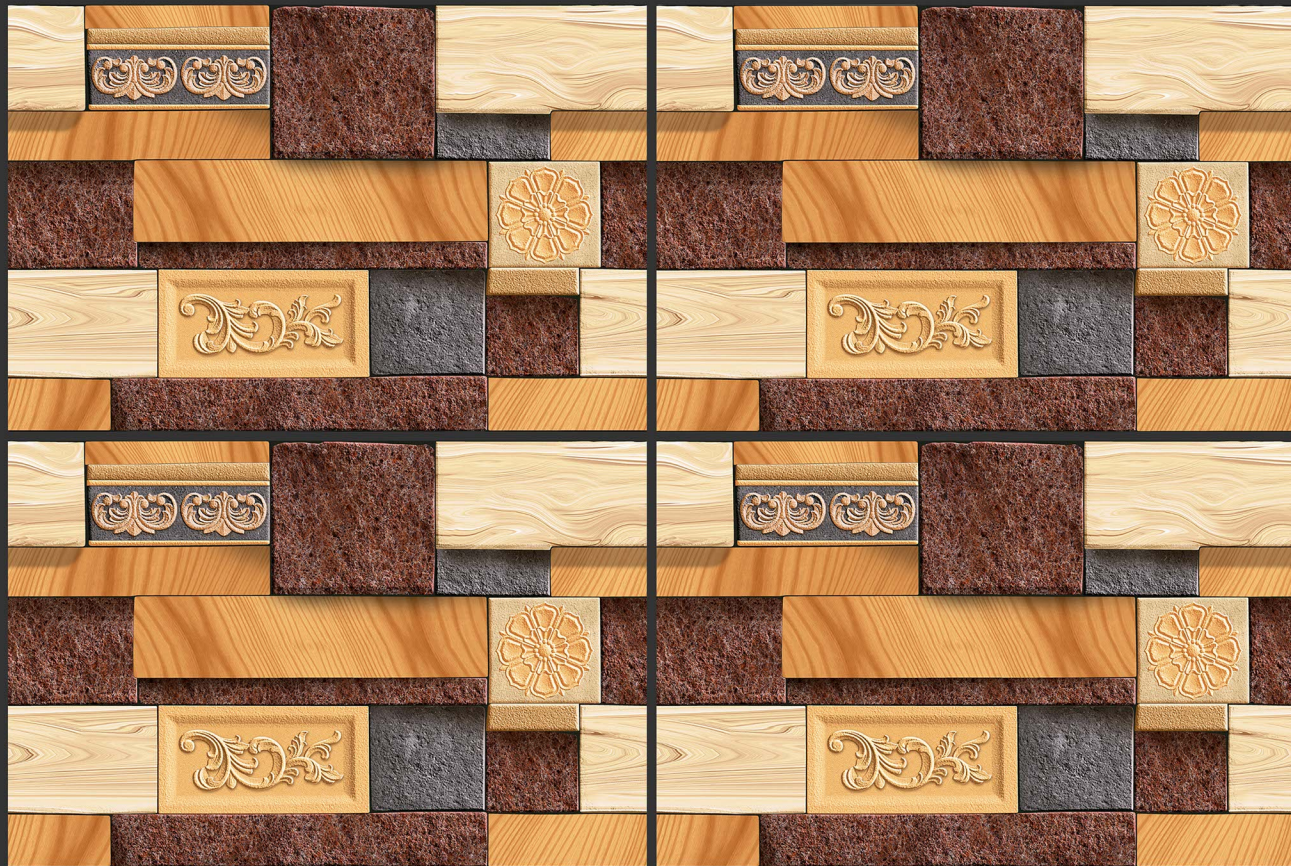

300x450 mm
WALL TILES

exotile

ELE-409

300x450 mm
WALL TILES

exotile

ELE-410

300x450 mm

WALL TILES