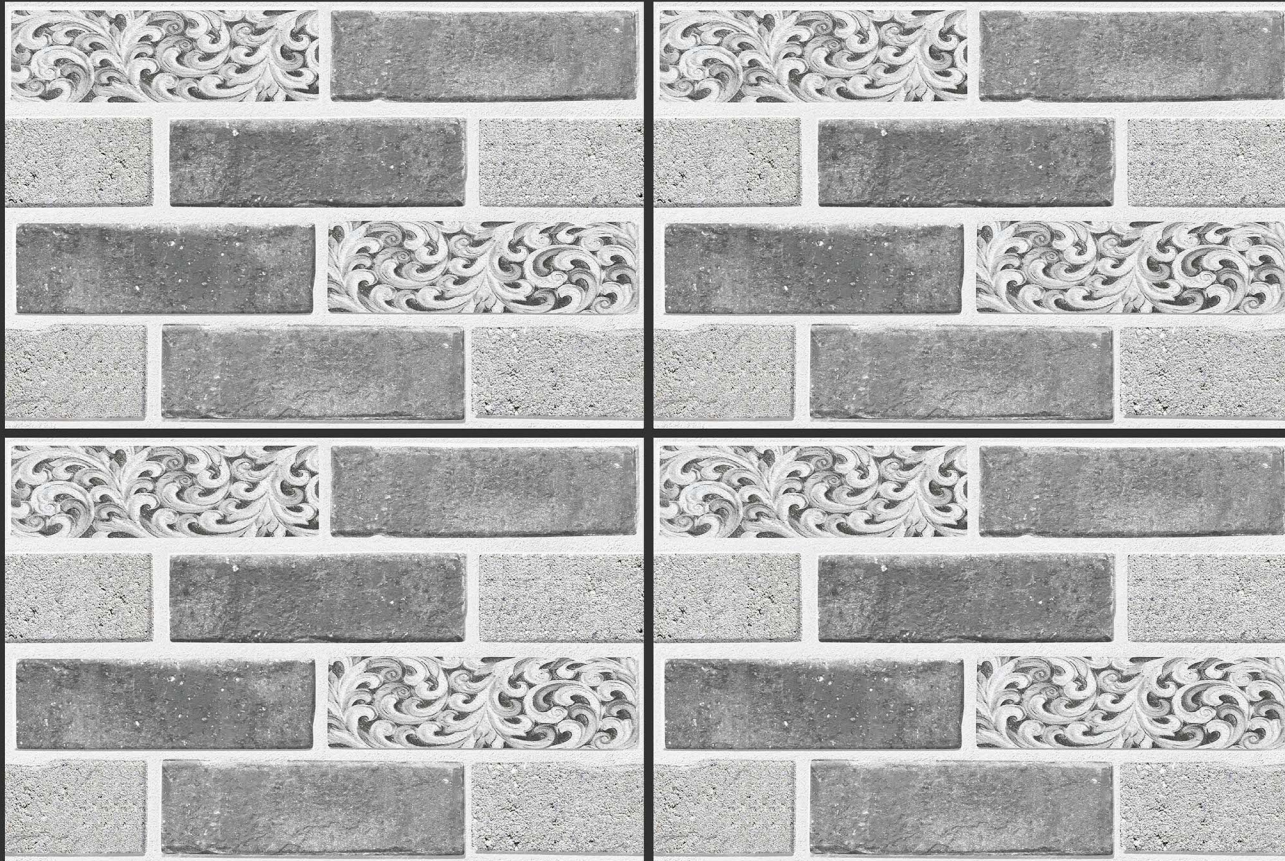

exotile

ELE-383

300x450 mm
WALL TILES