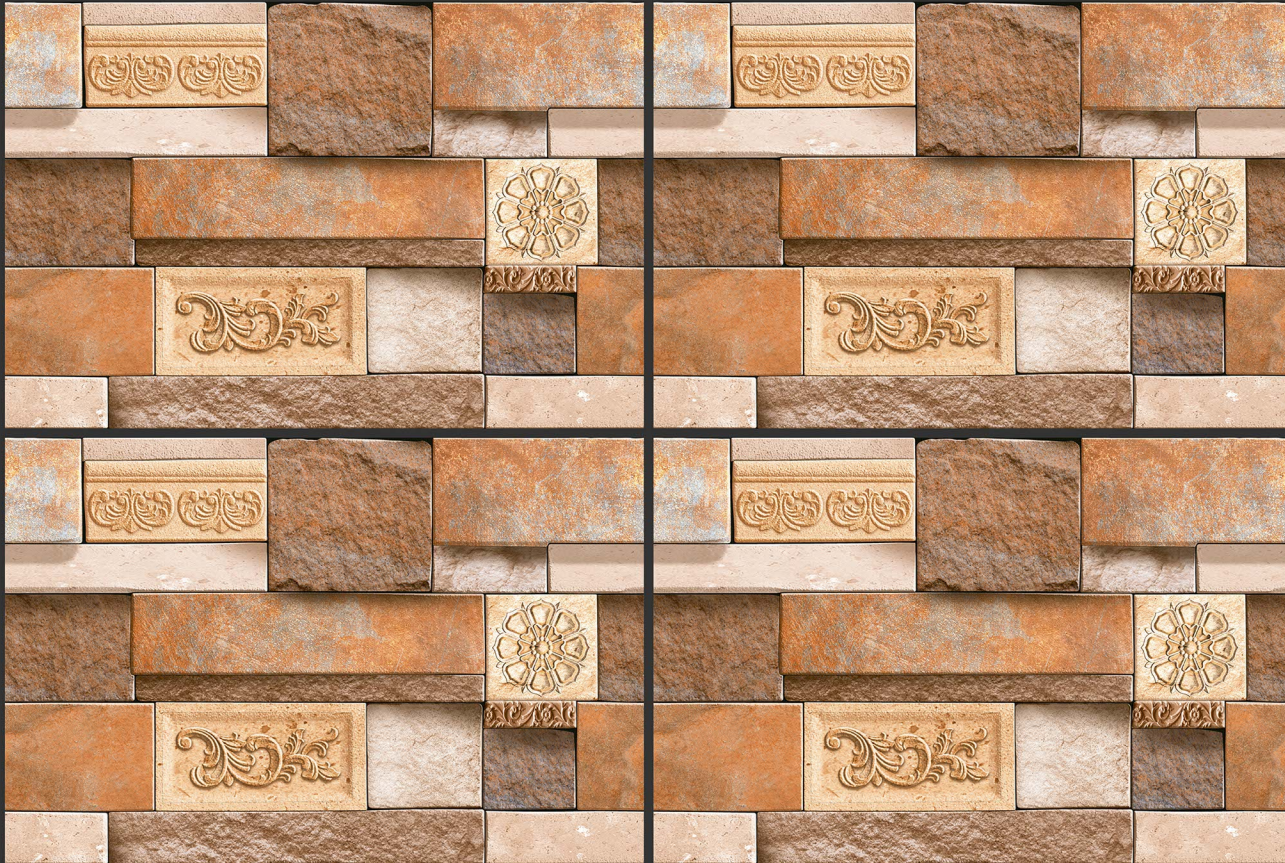

exotile

ELE-406

300x450 mm
WALL TILES