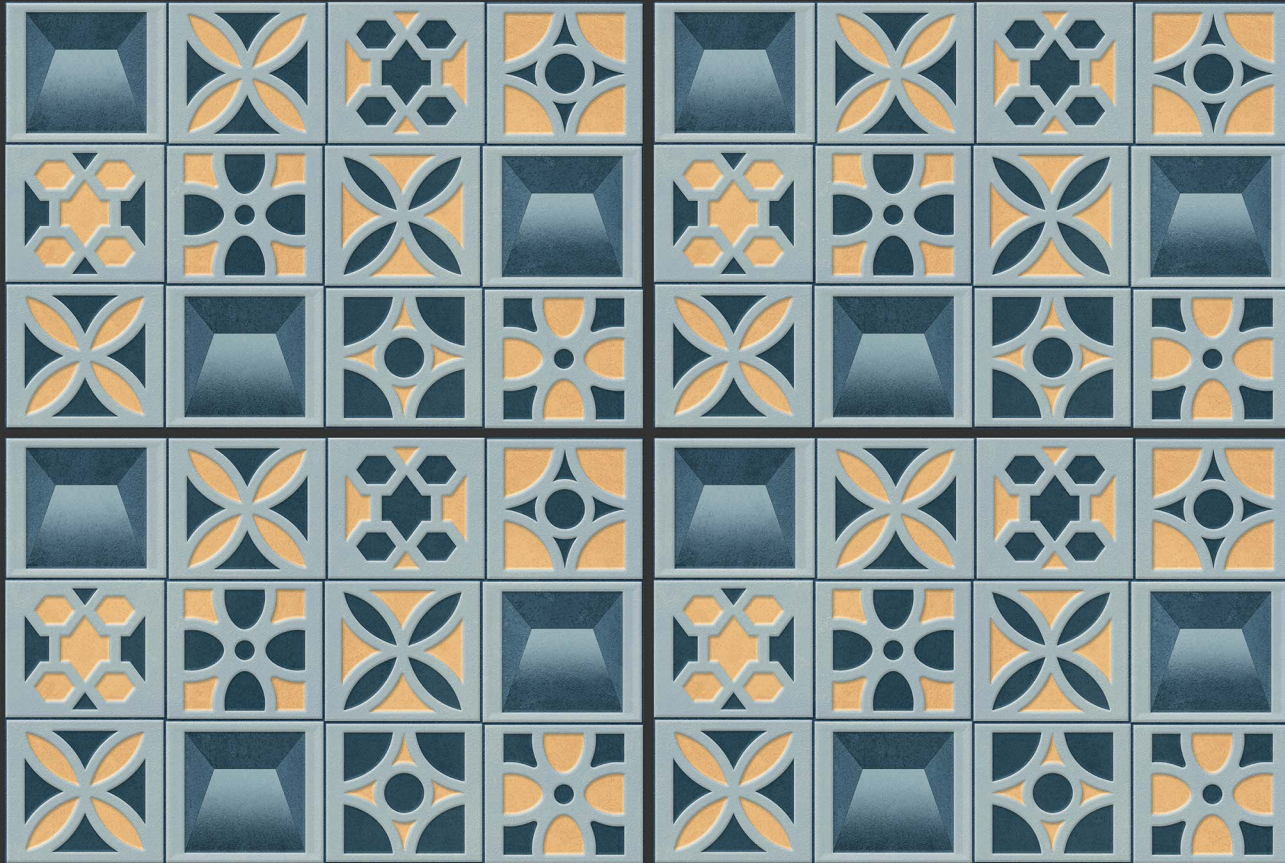

ELE-401

300x450 mm

WALL TILES

exotile

ELE-402

300x450 mm
WALL TILES

exotile

ELE-403