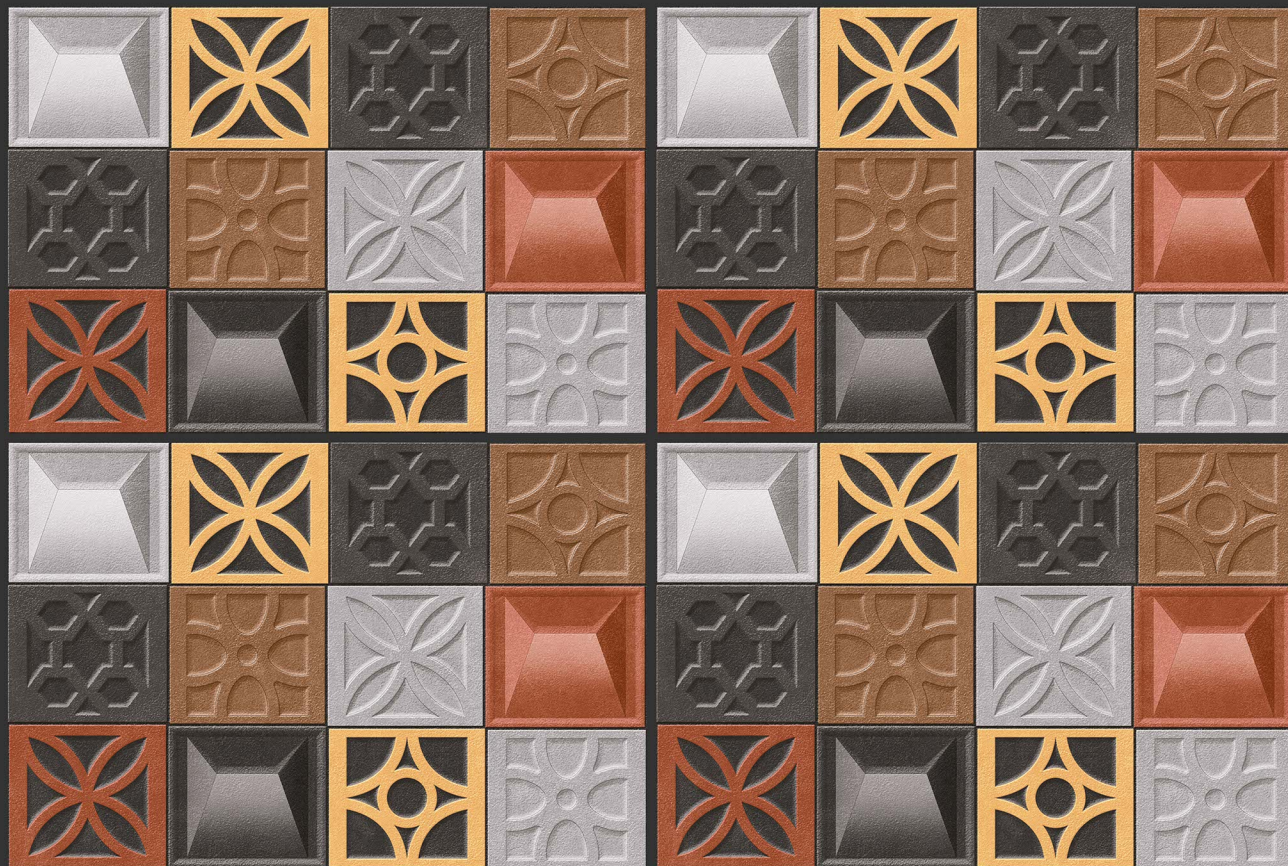

ELE-401

300x450 mm

WALL TILES

exotile

ELE-402

300x450 mm
WALL TILES

exotile

ELE-403