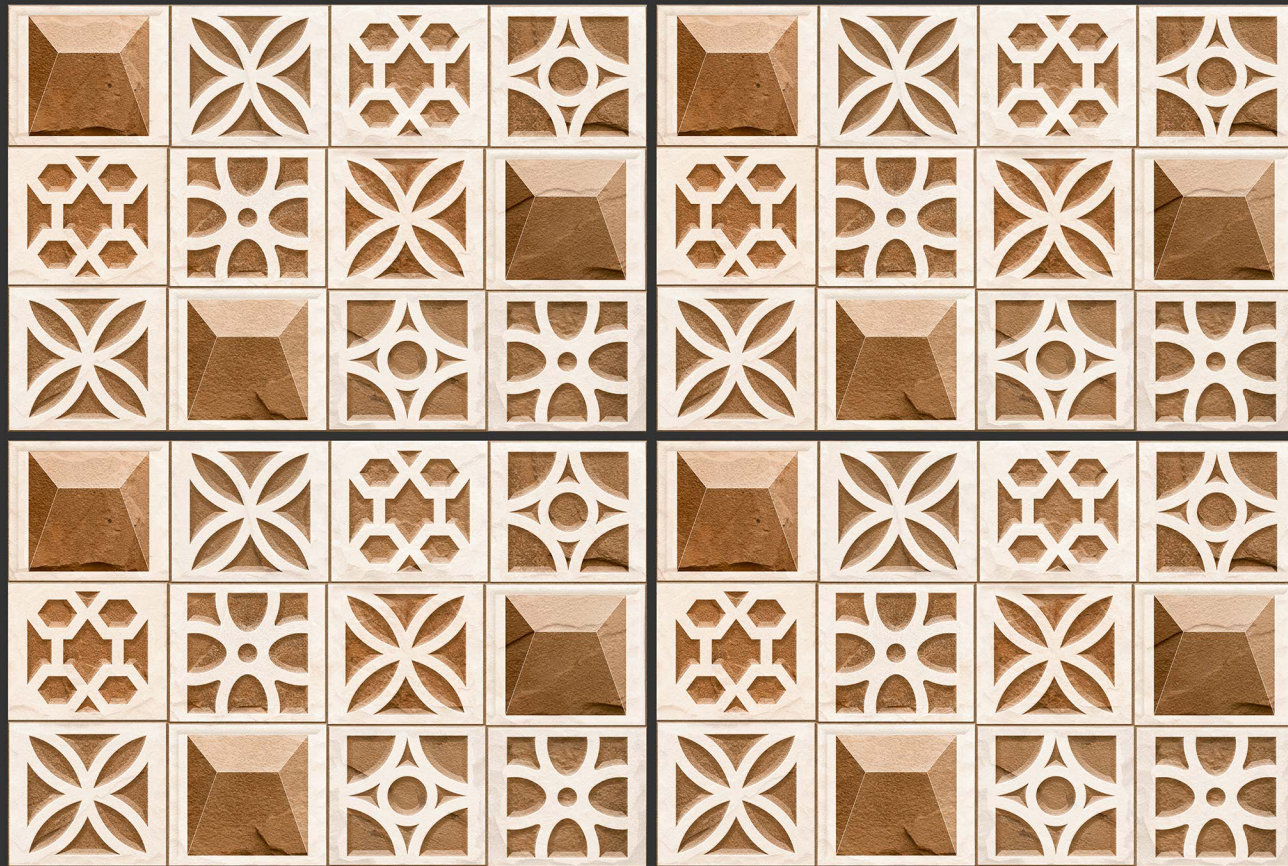

WALL TILES

exotile

ELE-393

300x450 mm

WALL TILES

exotile

ELE-394

300x450 mm