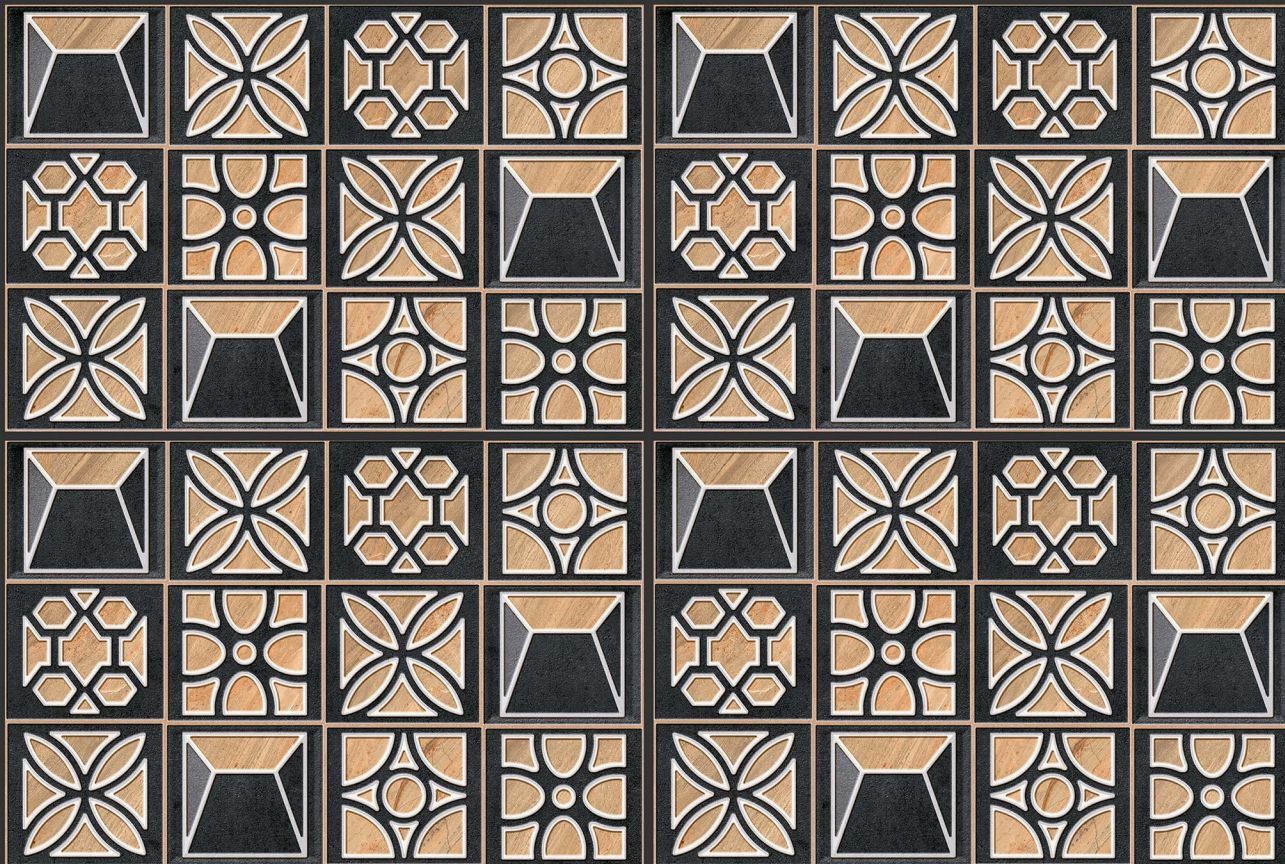

exotile

ELE-397

300x450 mm
WALL TILES

exotile

ELE-398

300x450 mm

WALL TILES

exotile