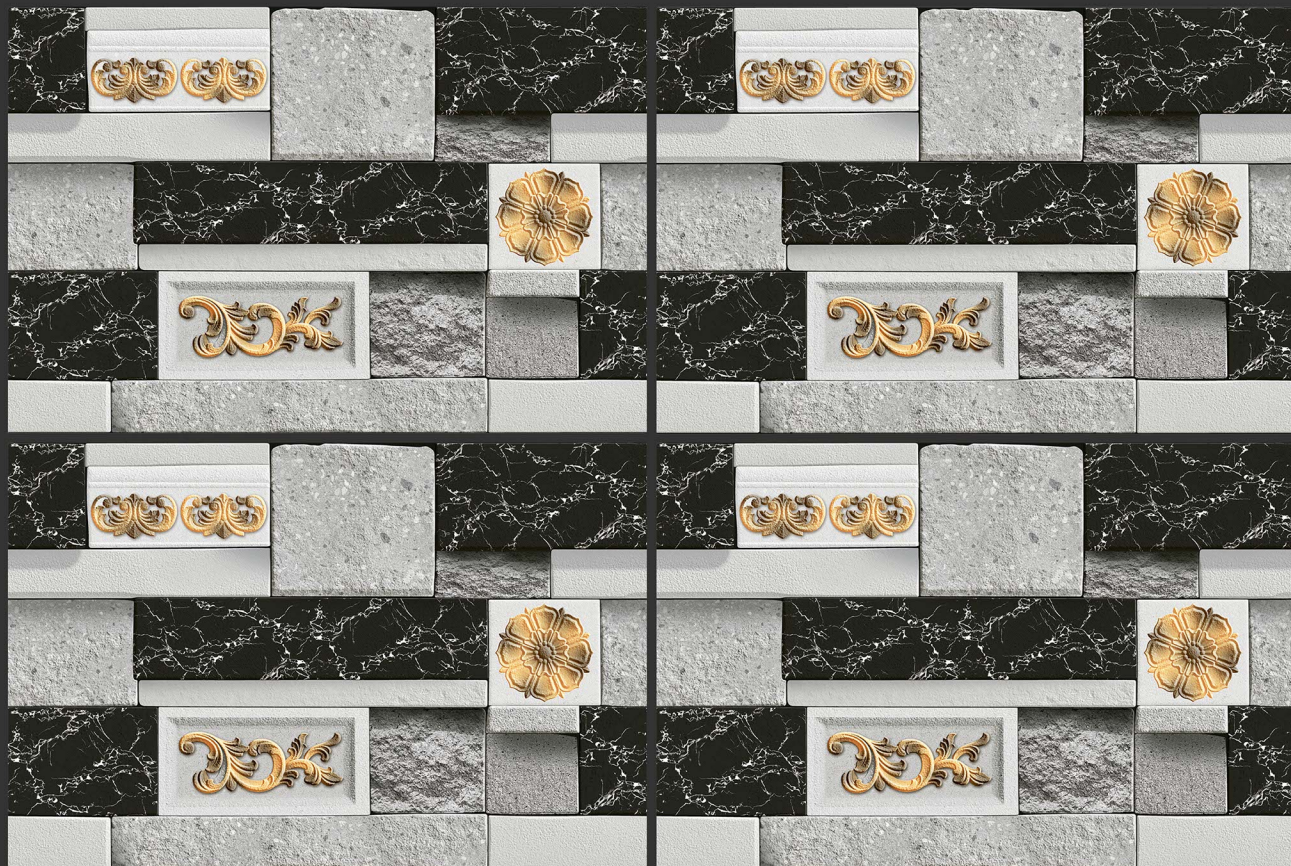

exotile

ELE-406

300x450 mm
WALL TILES

exotile

ELE-407

300x450 mm
WALL TILES

exotile

ELE-408