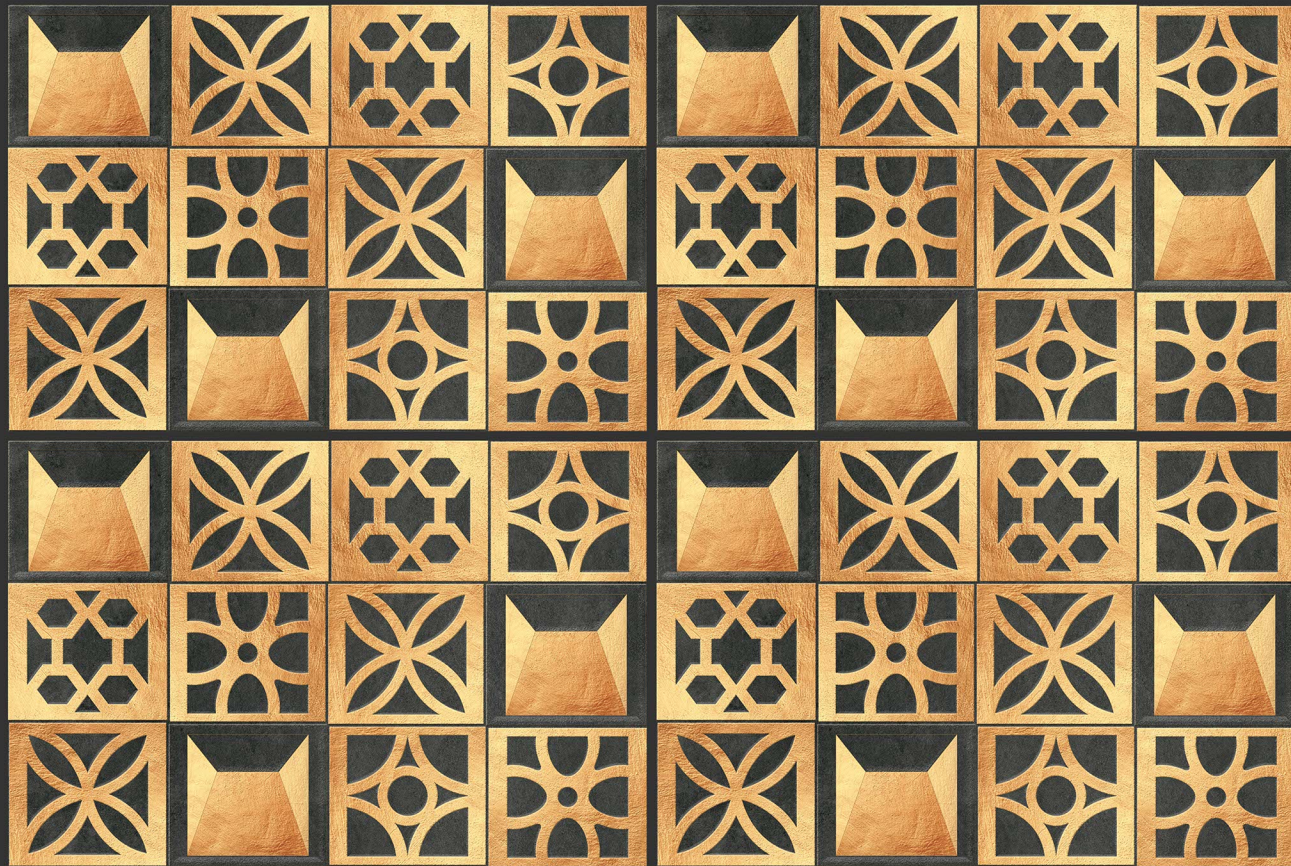

exotile

ELE-395

300x450 mm

WALL TILES