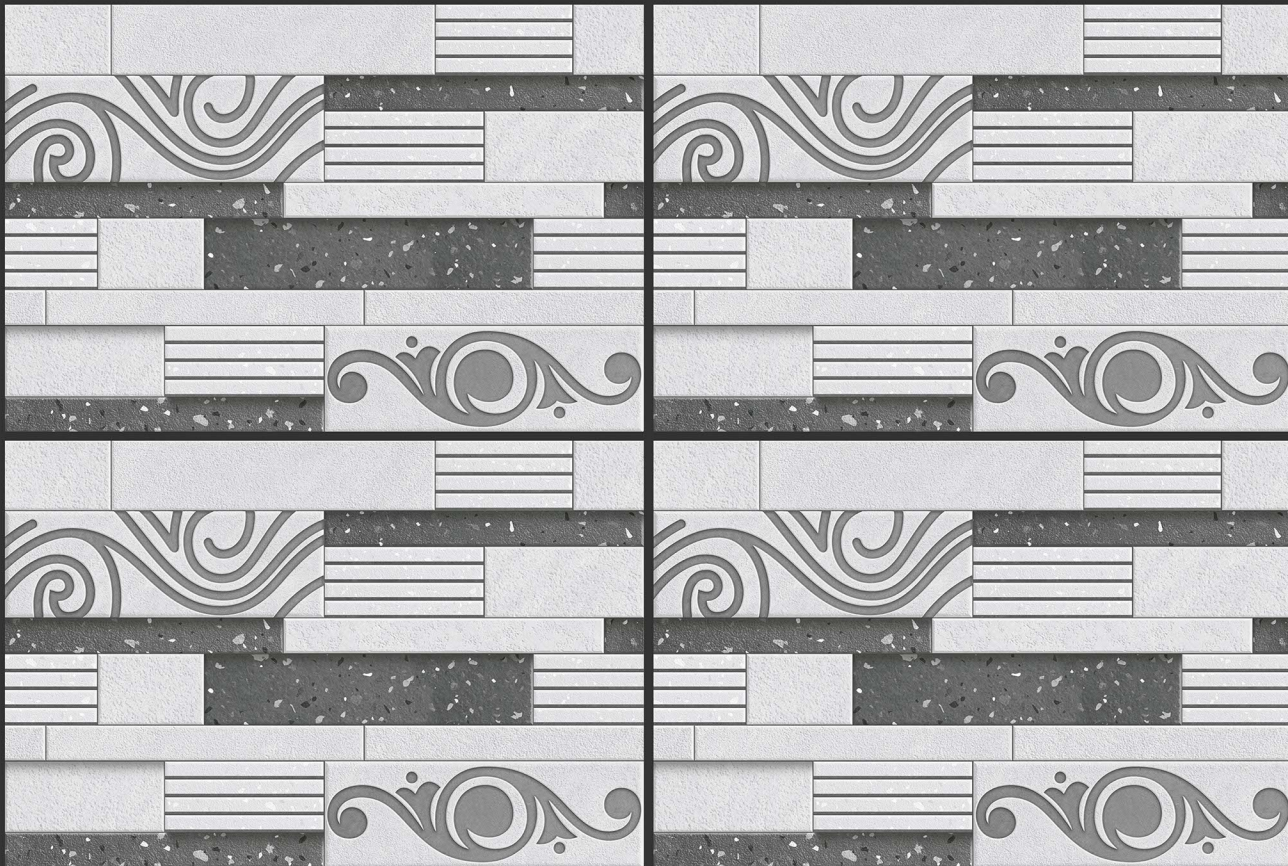

exotile

ELE-393

300x450 mm

WALL TILES