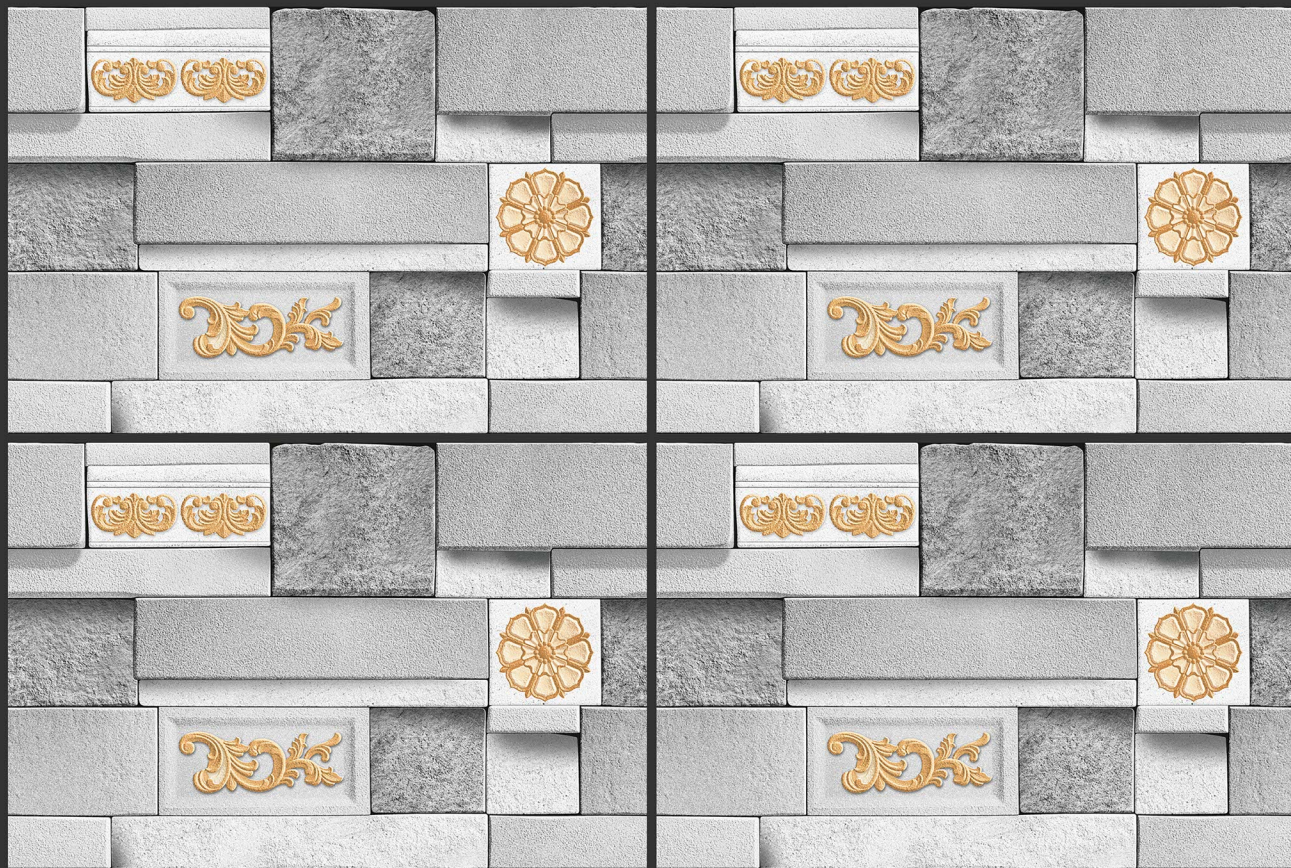

exotile

ELE-406

300x450 mm
WALL TILES

exotile

ELE-407

300x450 mm
WALL TILES

exotile

ELE-408