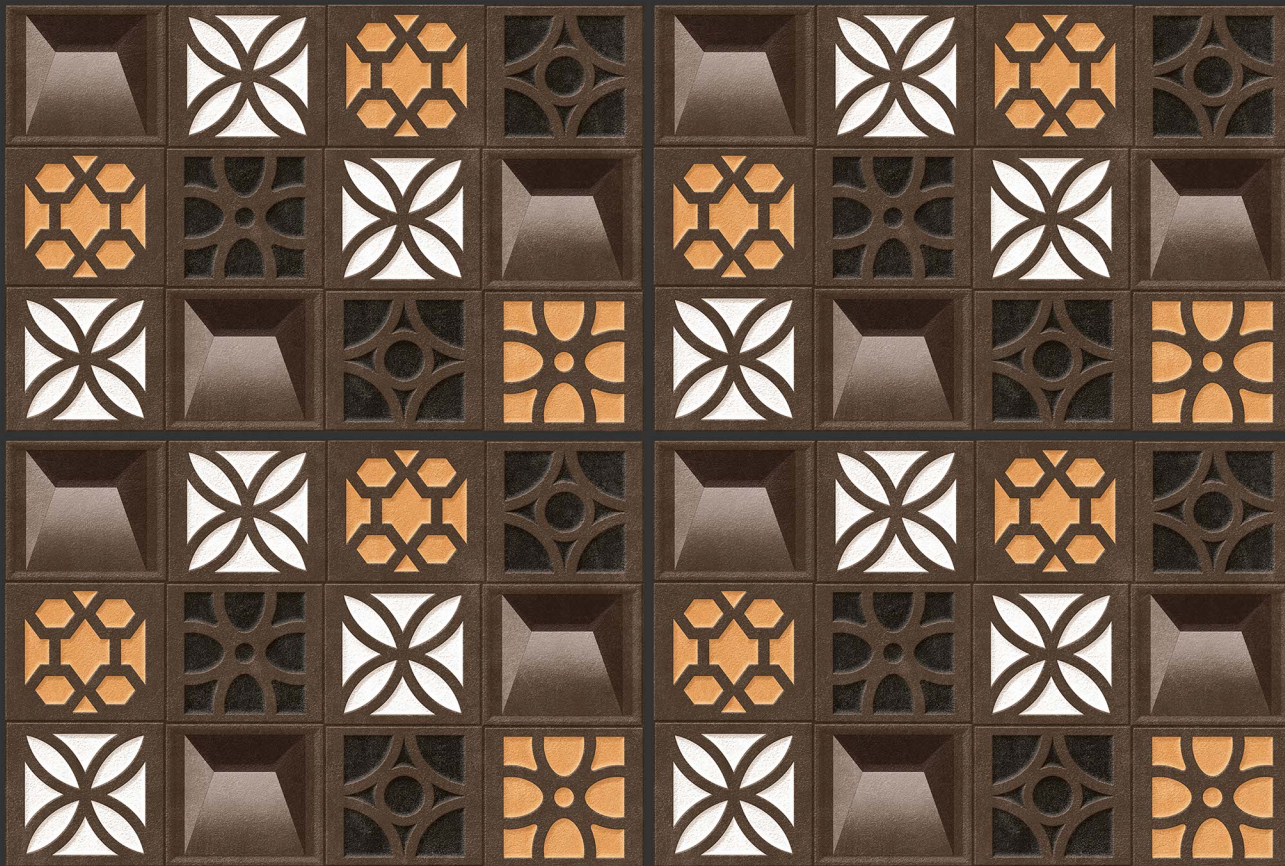

exotile

ELE-402

300x450 mm
WALL TILES