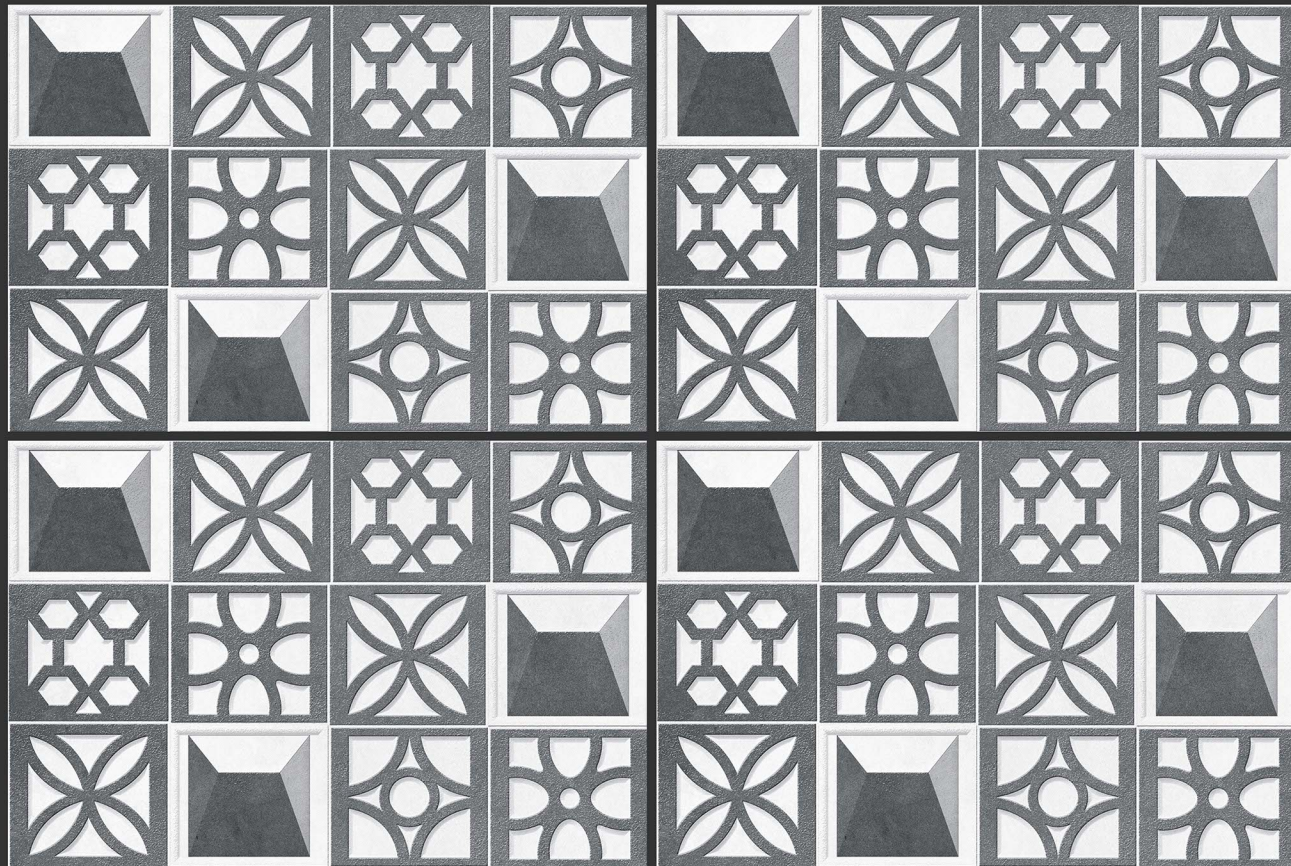

ELE-390

300x450 mm
WALL TILES

exotile

ELE-391

300x450 mm
WALL TILES

exotile

ELE-392

300x450 mm