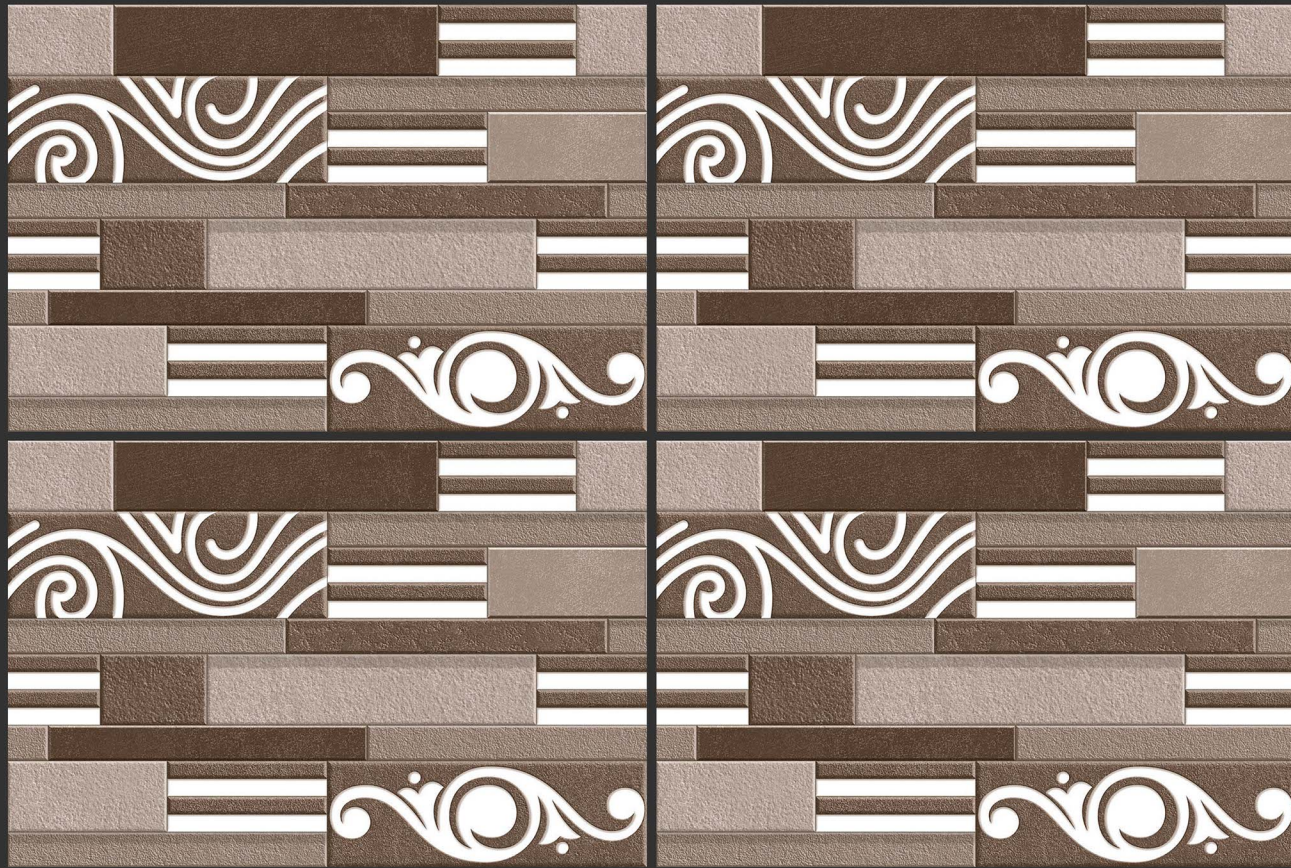

exotile

ELE-388

300x450 mm

WALL TILES

exotile

ELE-389

300x450 mm
WALL TILES

exotile