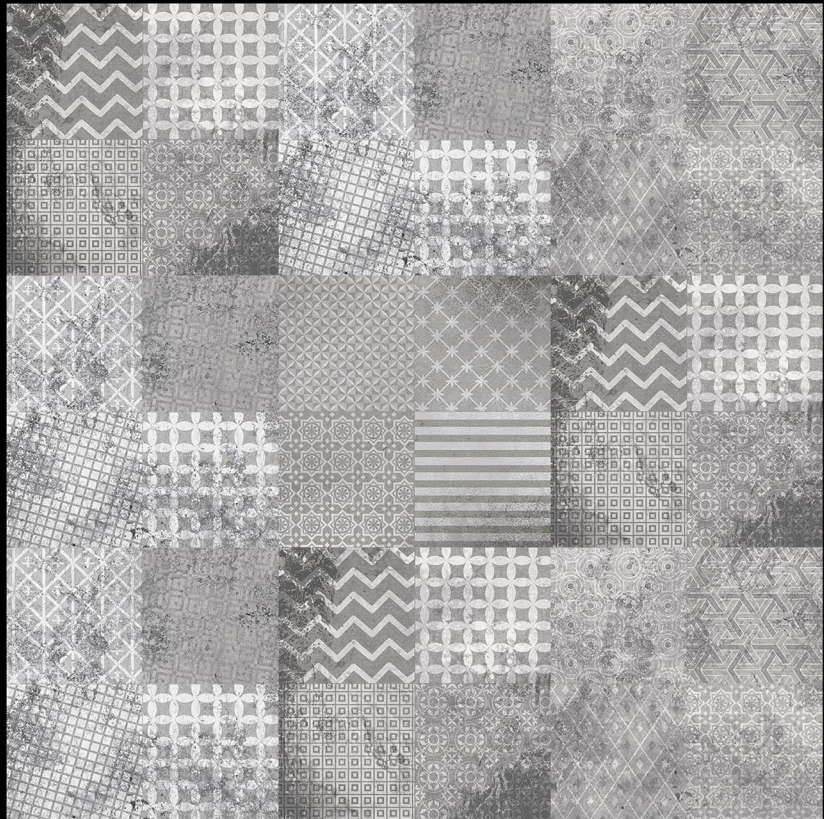

MOROCCAN FLOOR
SERIES
MATT

HD 300X300mm
DIGITEL WALL