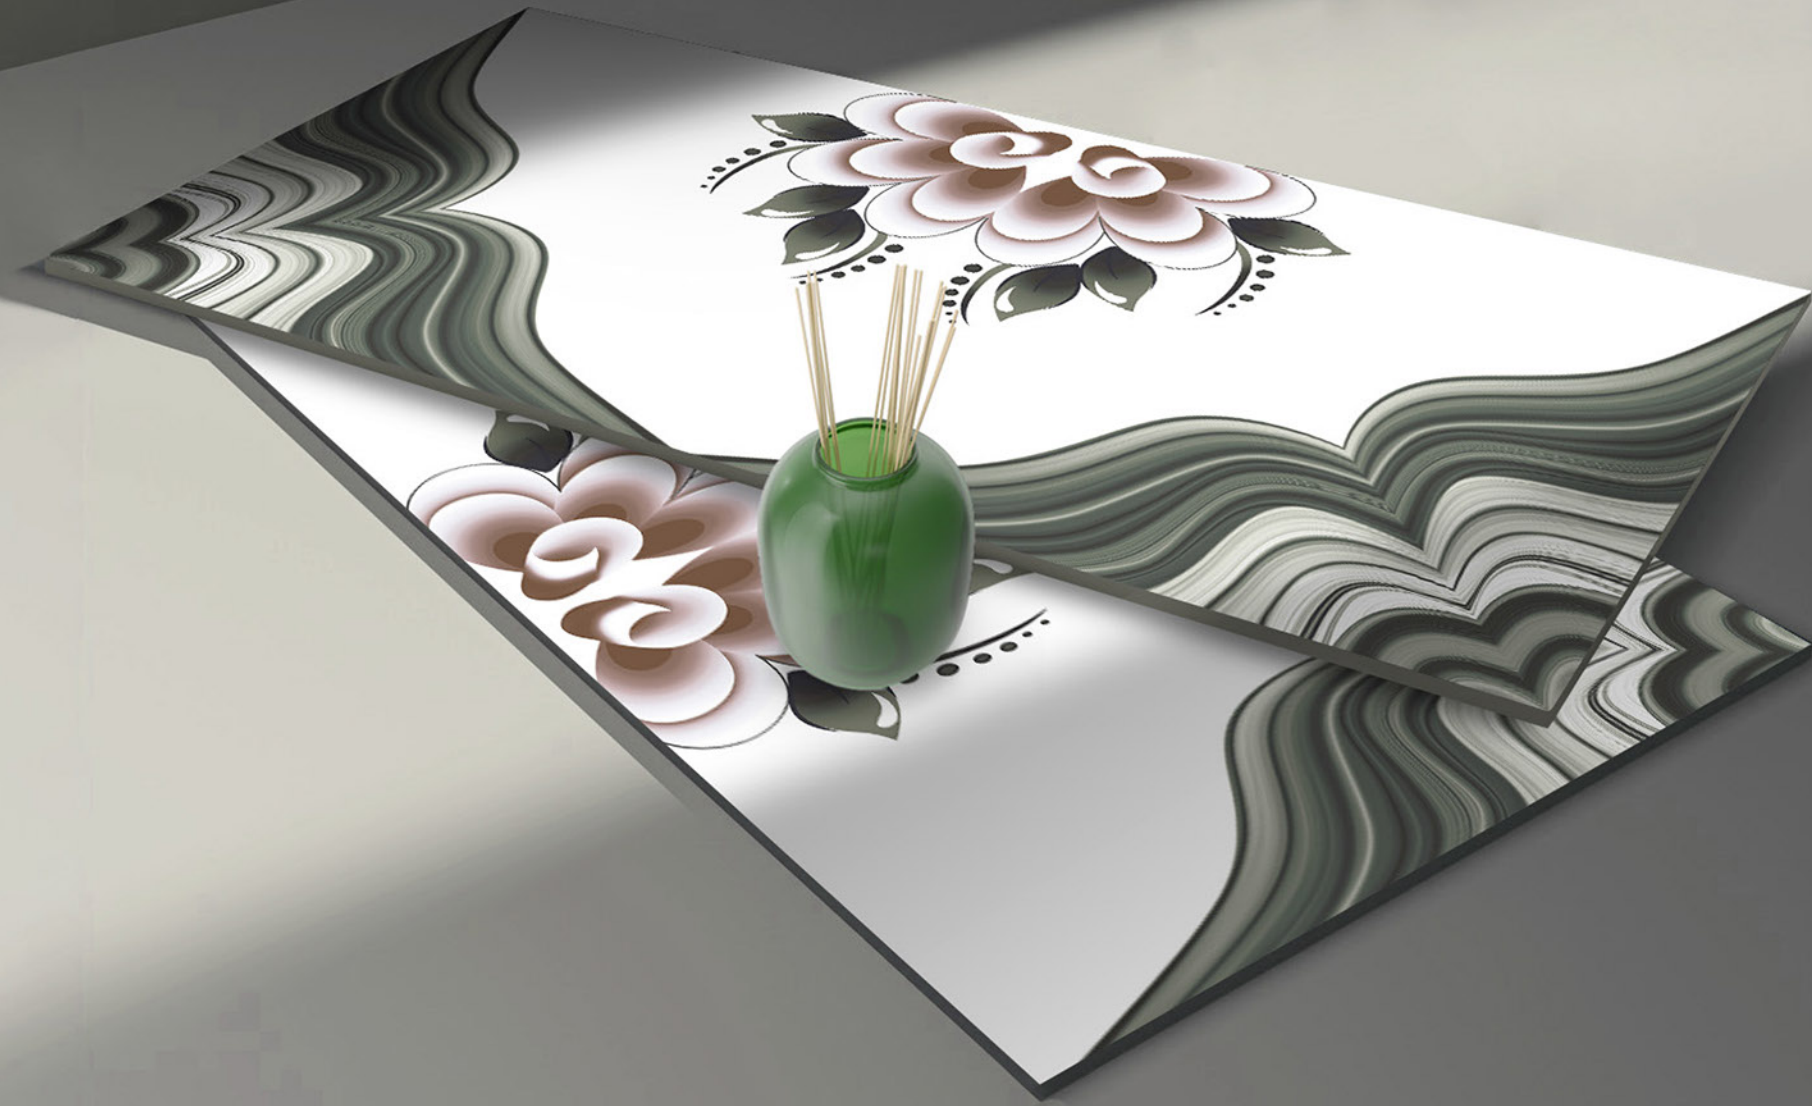

exotile

C O N C H D E S I G N
W I T H F A S H I O N

**Book
Match**
Collection

600x
1200mm

**Book
Match**
Collection

**EXPERIENCE
GLOSSY
SERENITY
PEACE**

**Book
Match**
Collection

Indulge In The
Delicate Charm Of
The Sparkling Stone