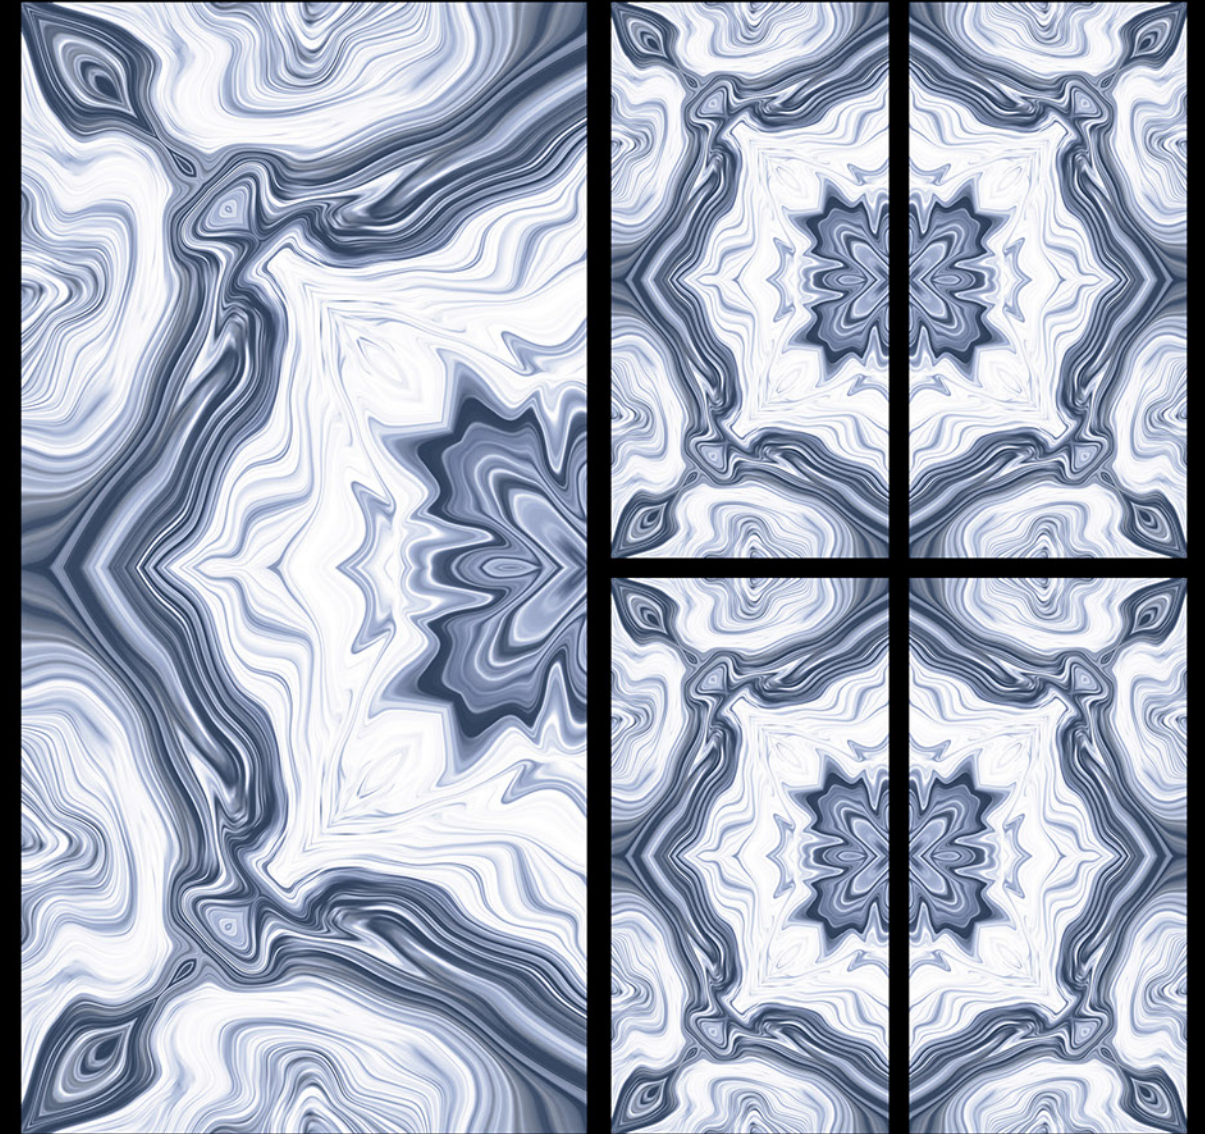

ORION BLUE

GLOSSY FINISH
600X1200 MM