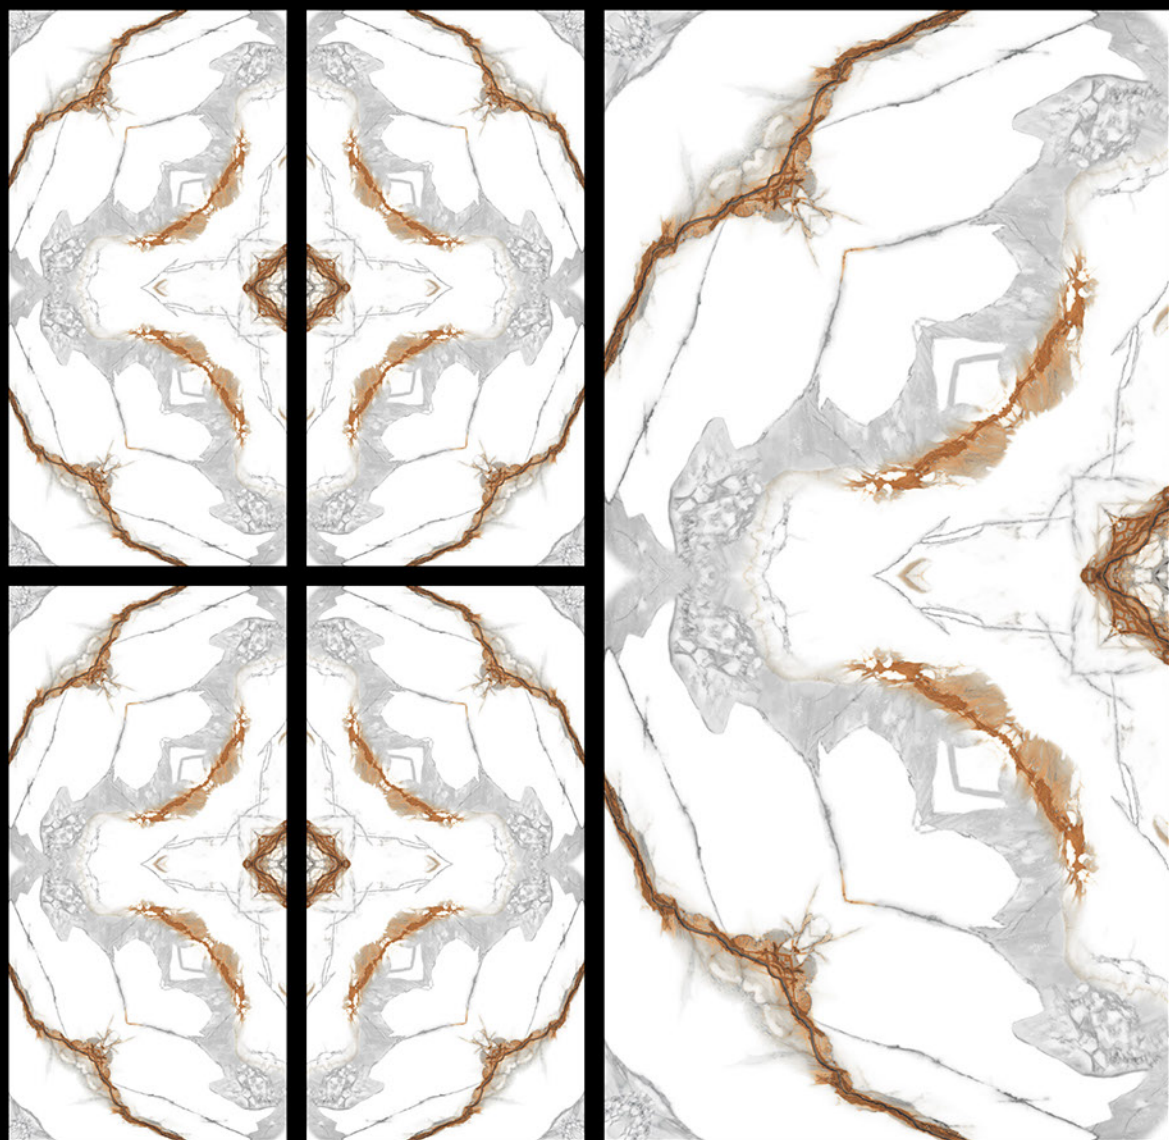

BM 05

GLOSSY FINISH
600X1200 MM