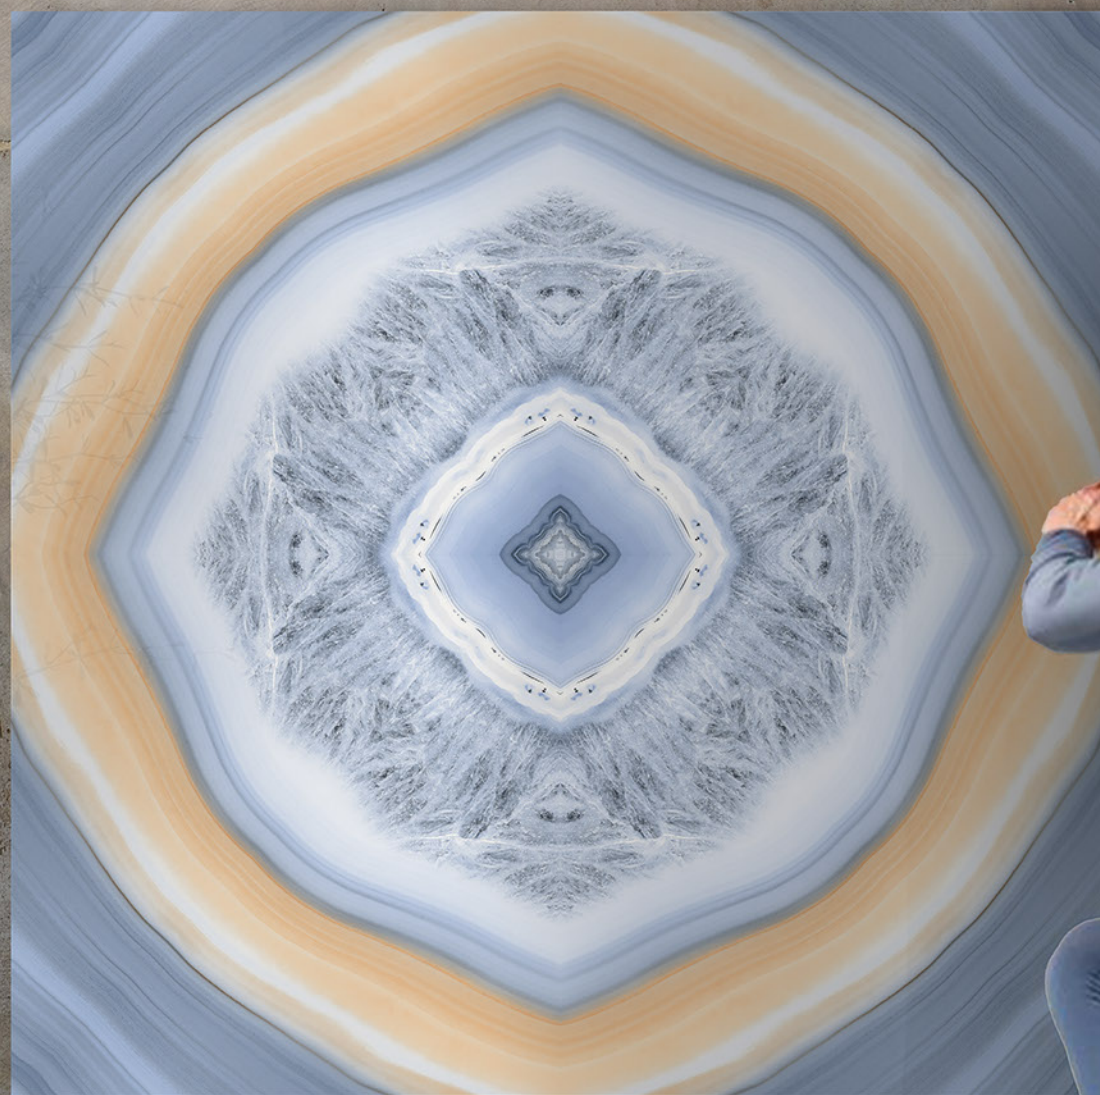

exotile

C O N C H D E S I G N
W I T H F A S H I O N

**Book
Match**
Collection

600x
1200mm

**Book
Match**
Collection

**EXPERIENCE
GLOSSY
SERENITY
PEACE**

**Book
Match**
Collection

Indulge In The
Delicate Charm Of
The Sparkling Stone