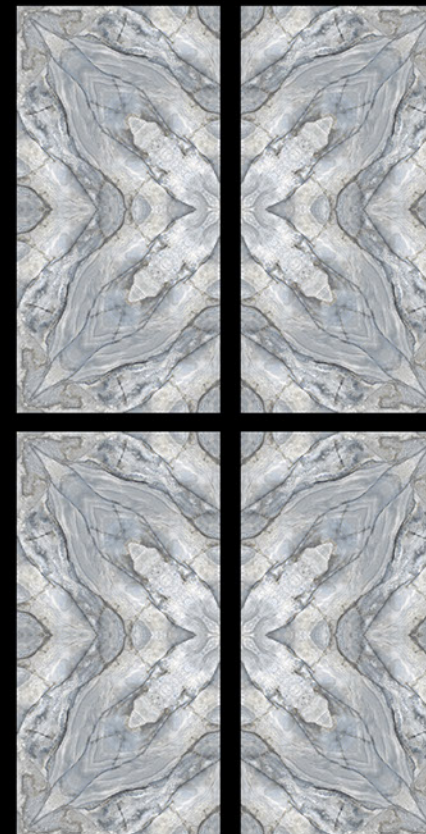

GLOSSY FINISH
600X1200 MM

BM 03

GLOSSY FINISH
600X1200 MM

**Book
Match**
Collection

exotile

BM 04

600X
1200MM

GLOSSY
FINISH