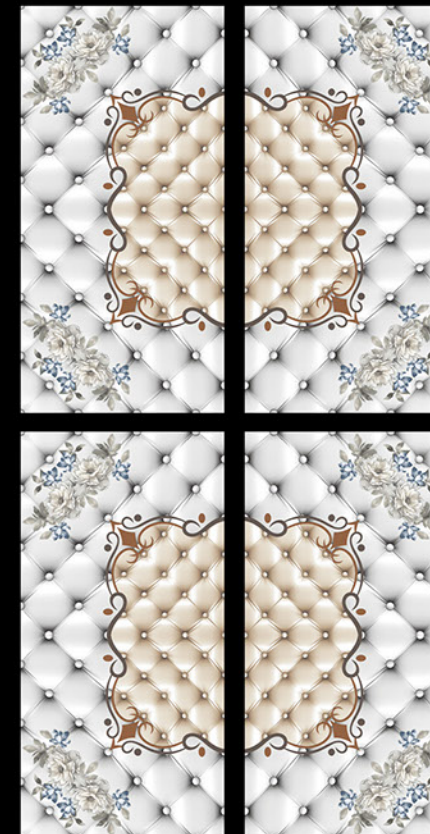

LICOSA BLUE

MERINA BLUE

GLOSSY FINISH
600X1200 MM

ORION BLUE

GLOSSY FINISH
600X1200 MM

Book
Match
Collection

exotile

PERRY GOLD