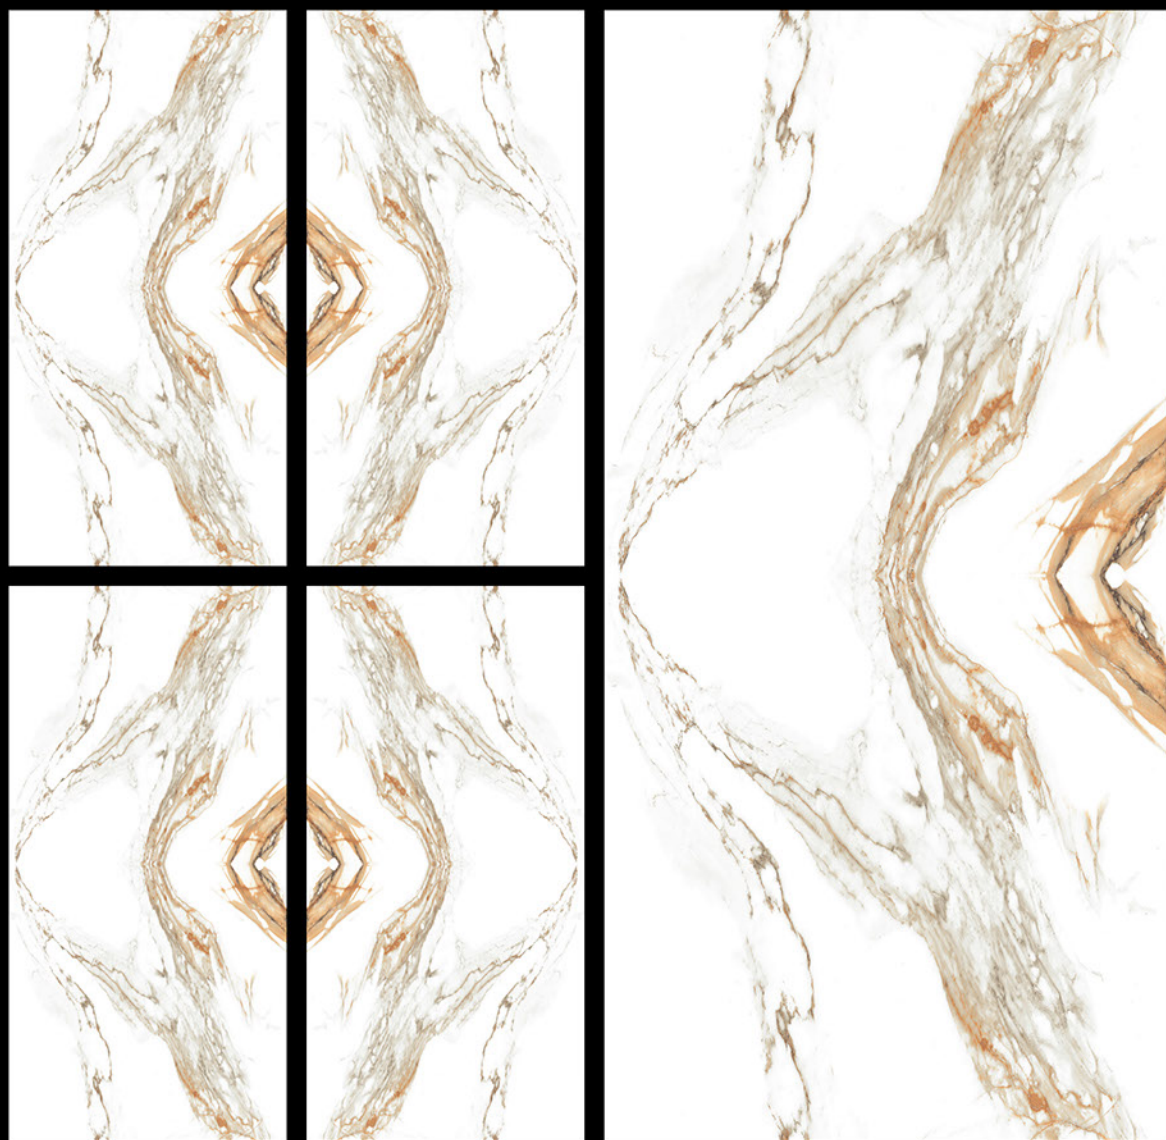

FISCHER GOLDEN

GLOSSY FINISH
600X1200 MM