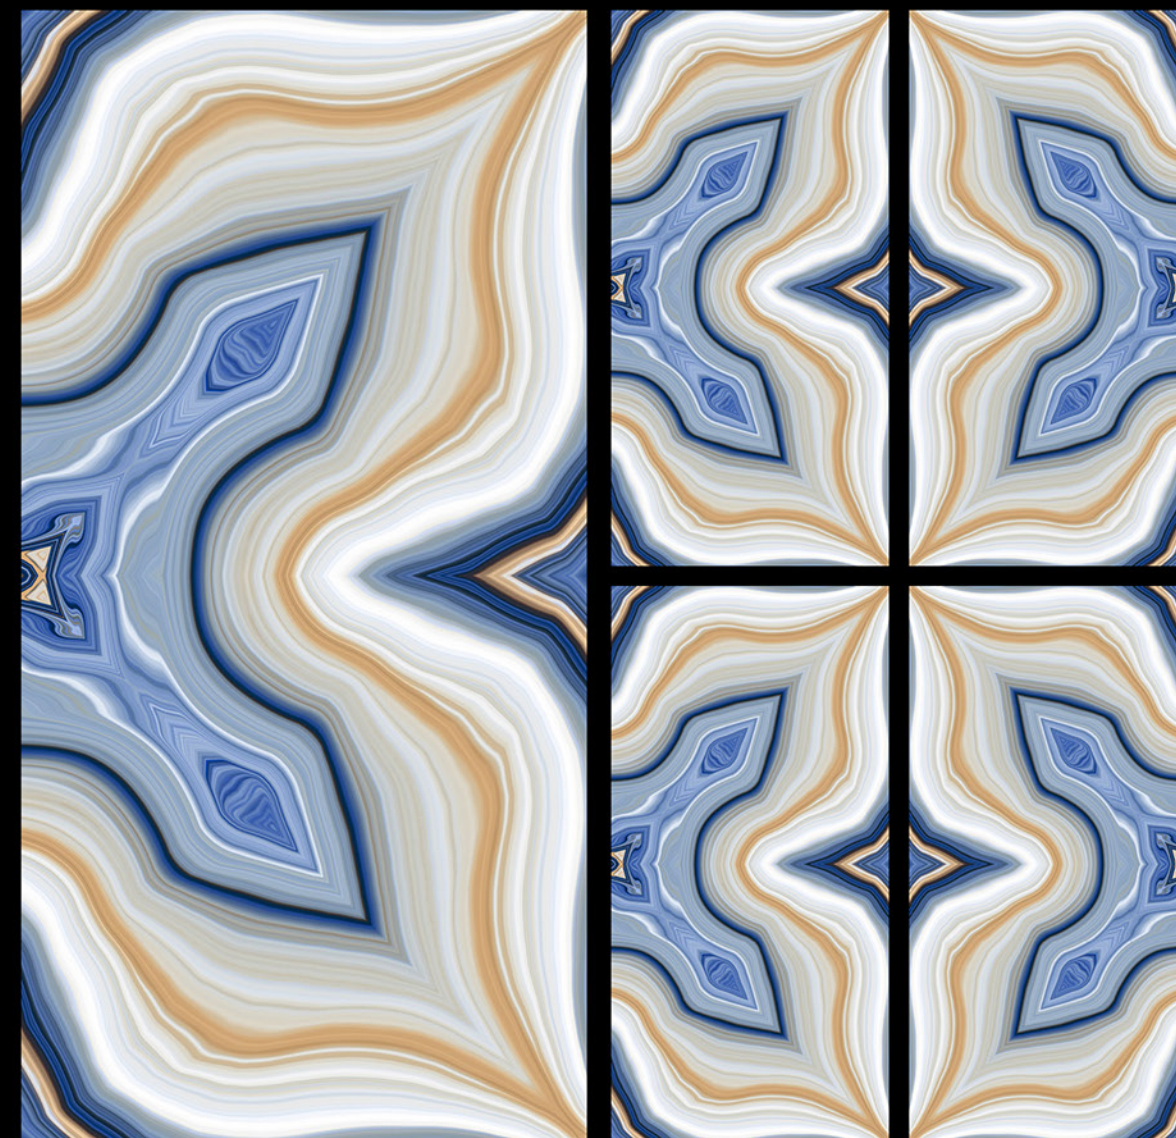

LOW WATER
ABSORPTION

600X
1200MM

GLOSSY
FINISH

exotile

BM 10

BM 11

GLOSSY FINISH
600X1200 MM

CERVITO