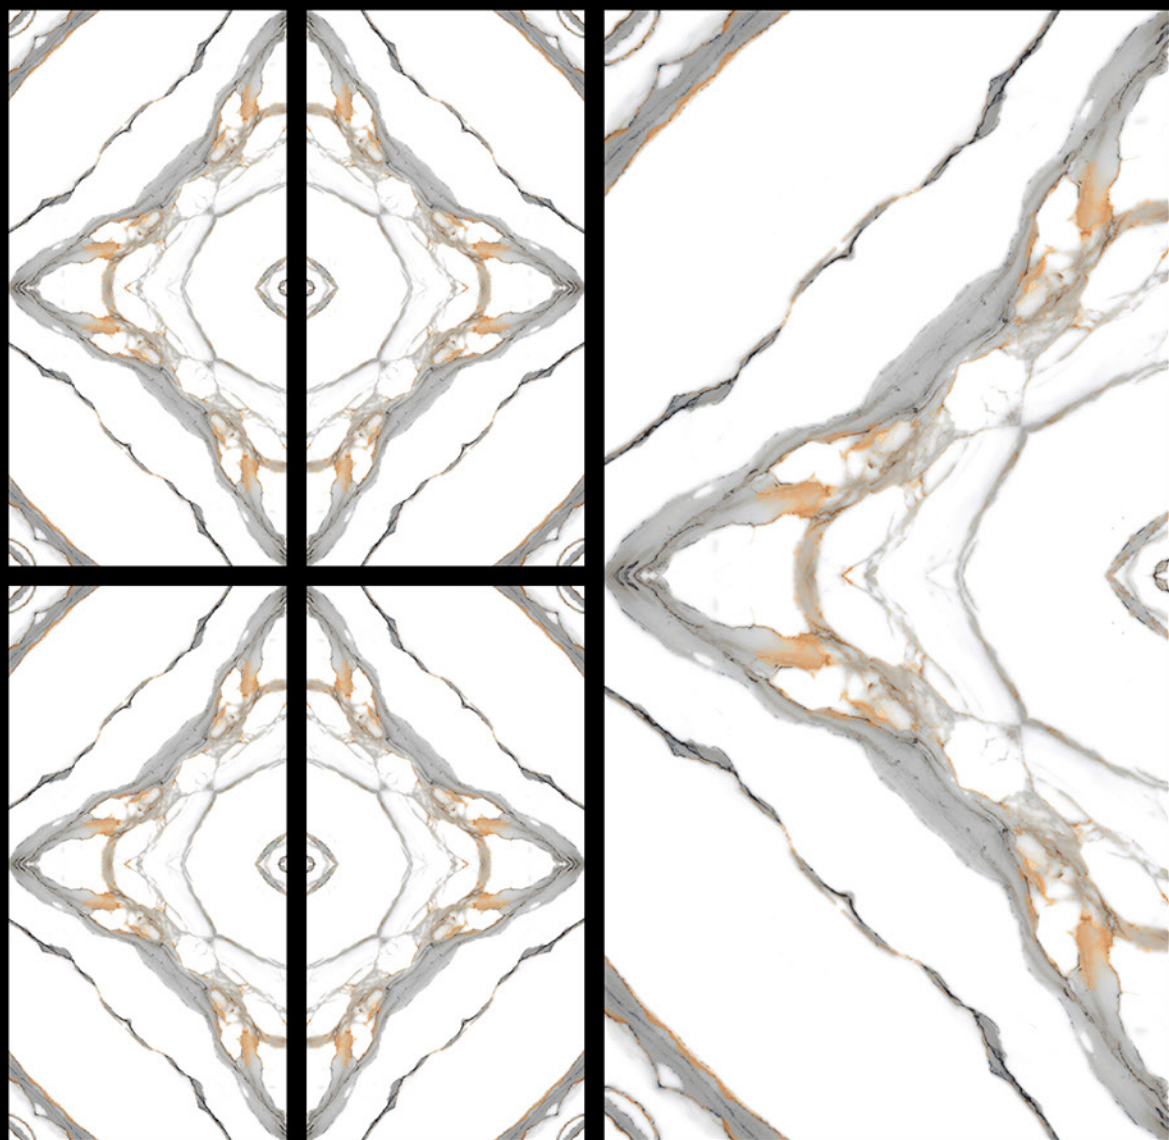

IMPACT
RESISTANCE

HIGH
STRENGTH

ZERO
MAINTENANCE

LOW WATER
ABSORPTION

600X
1200MM

GLOSSY
FINISH

BM 07

BM 08