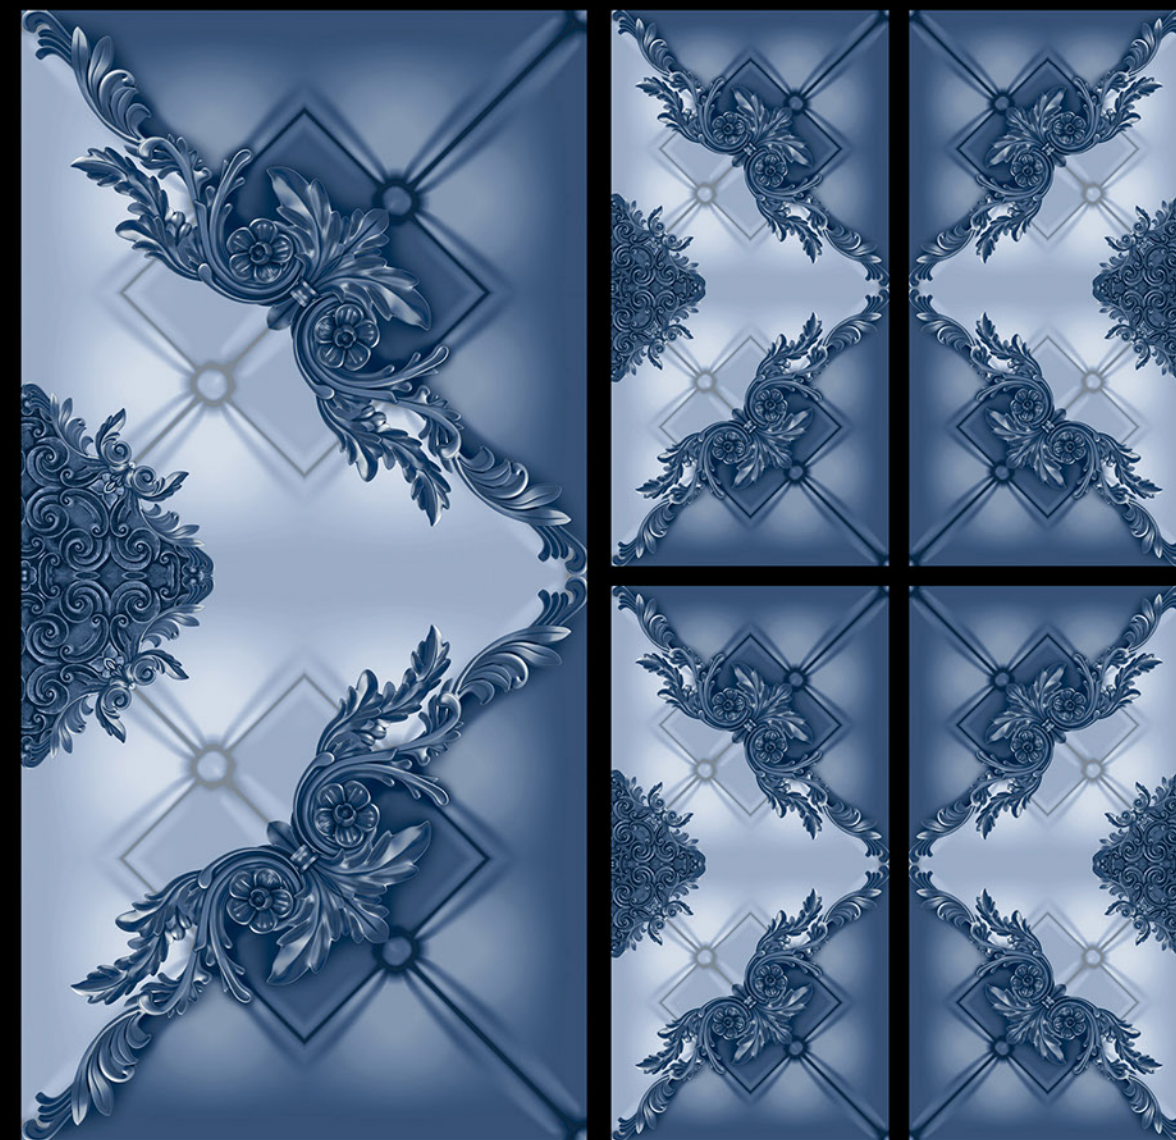

600X
1200MM

GLOSSY
FINISH

DENIA MERRY

FISCHER GOLDEN

GLOSSY FINISH
600X1200 MM

GIBBON BLUE

GLOSSY FINISH
600X1200 MM

**Book
Match**
Collection