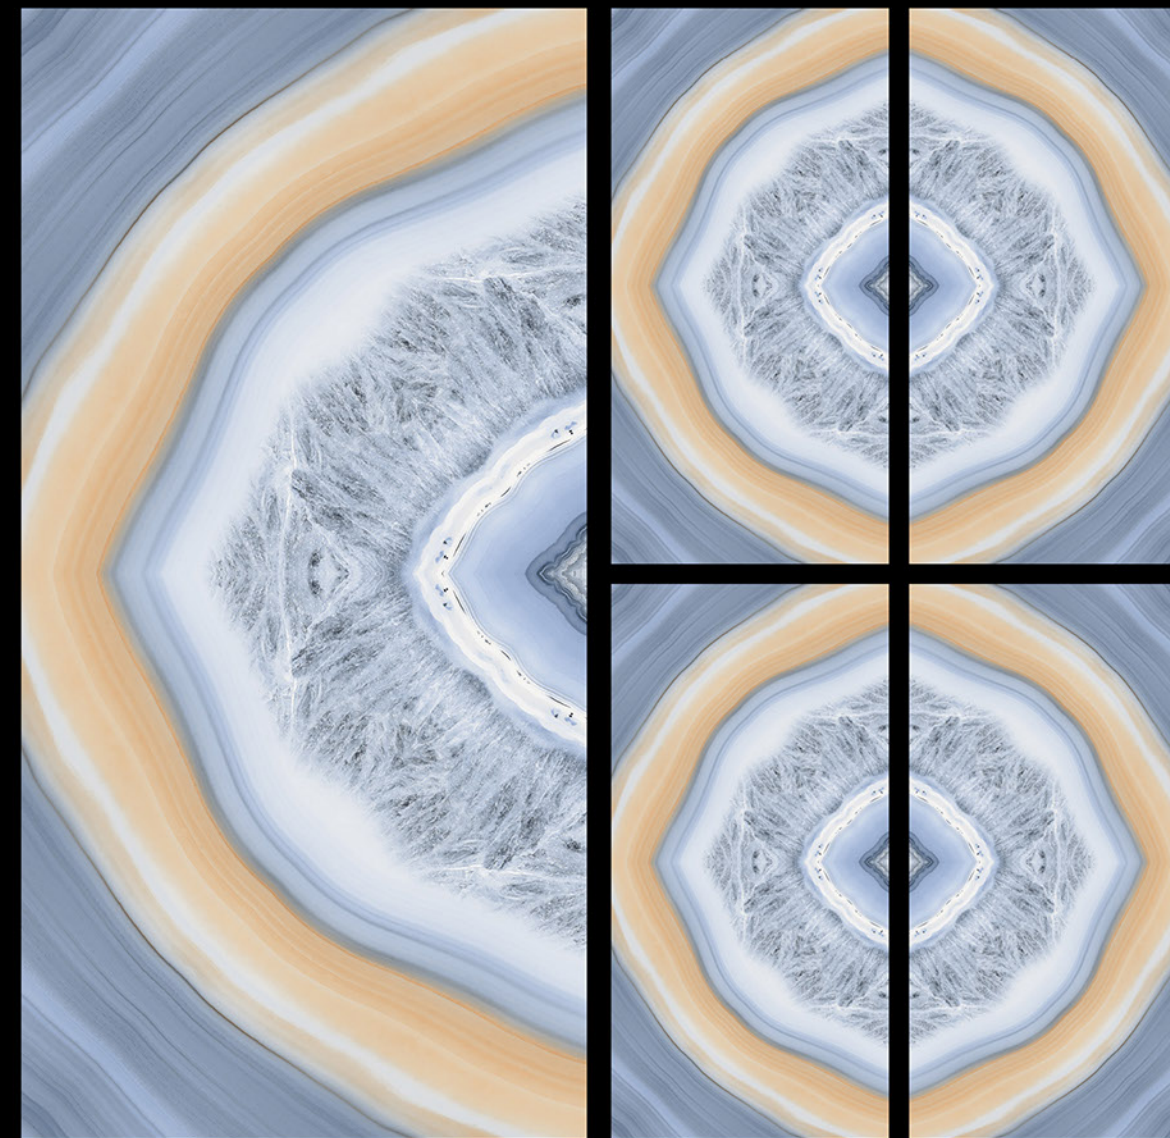

BM 03

GLOSSY FINISH
600X1200 MM