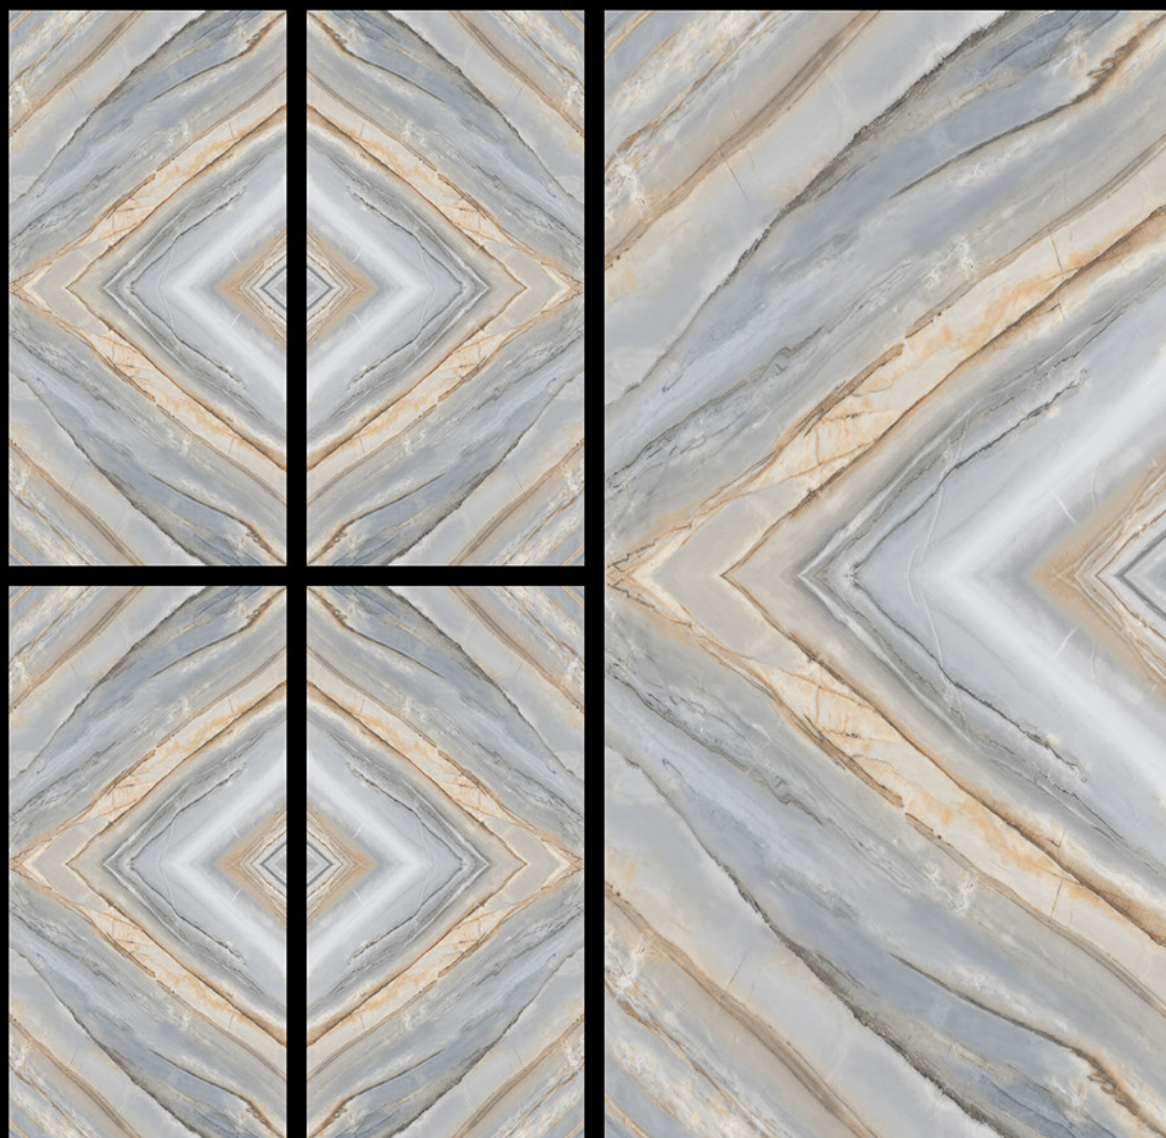

LOW WATER
ABSORPTION

600X
1200MM

GLOSSY
FINISH

exotile

BM 10

BM 11

GLOSSY FINISH
600X1200 MM

CERVITO