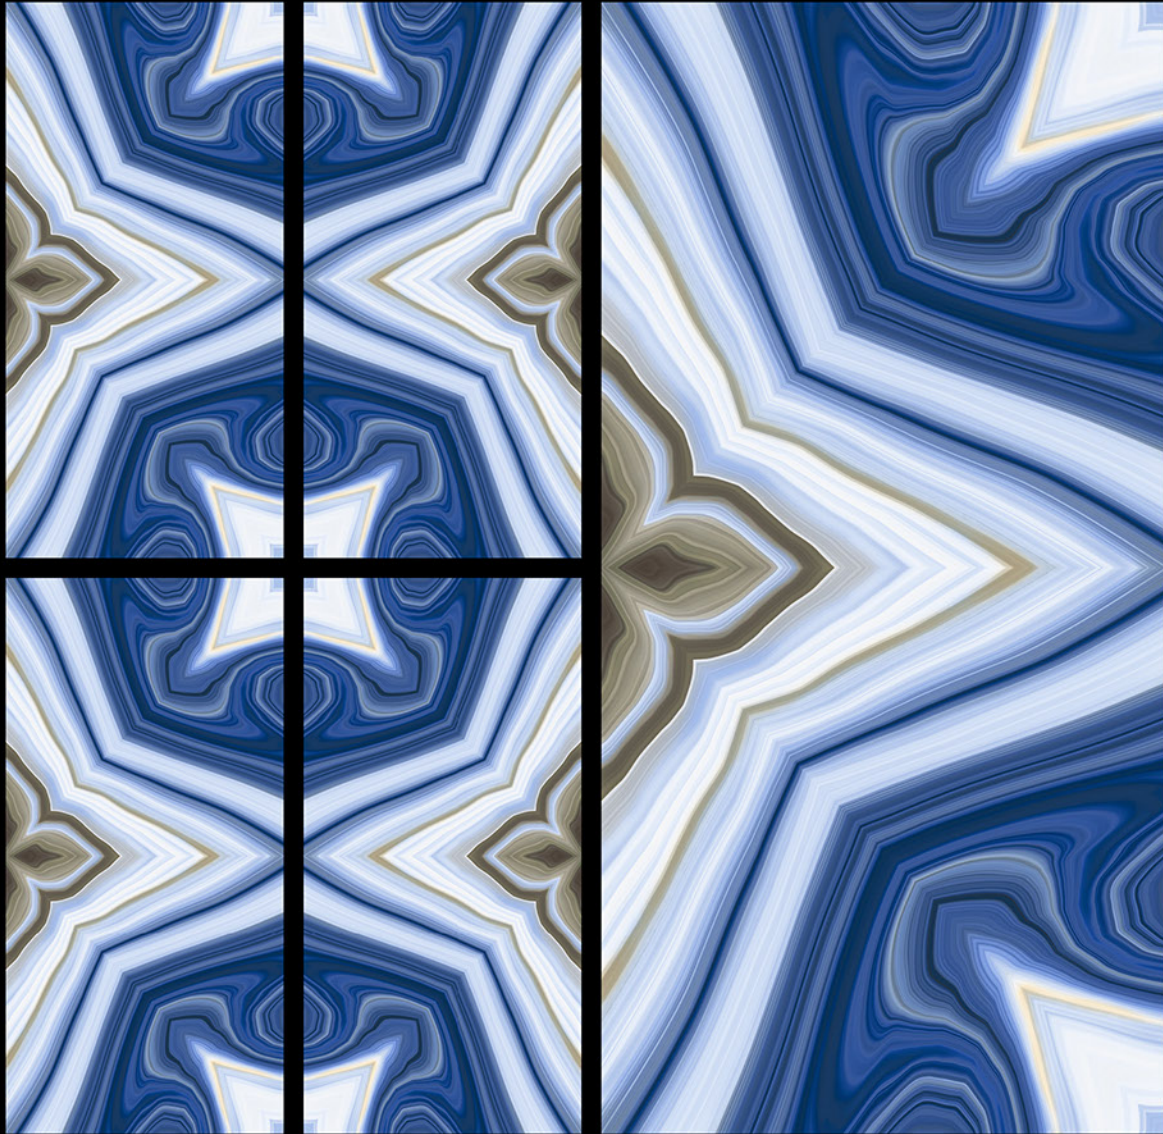

MERINA BLUE

GLOSSY FINISH
600X1200 MM