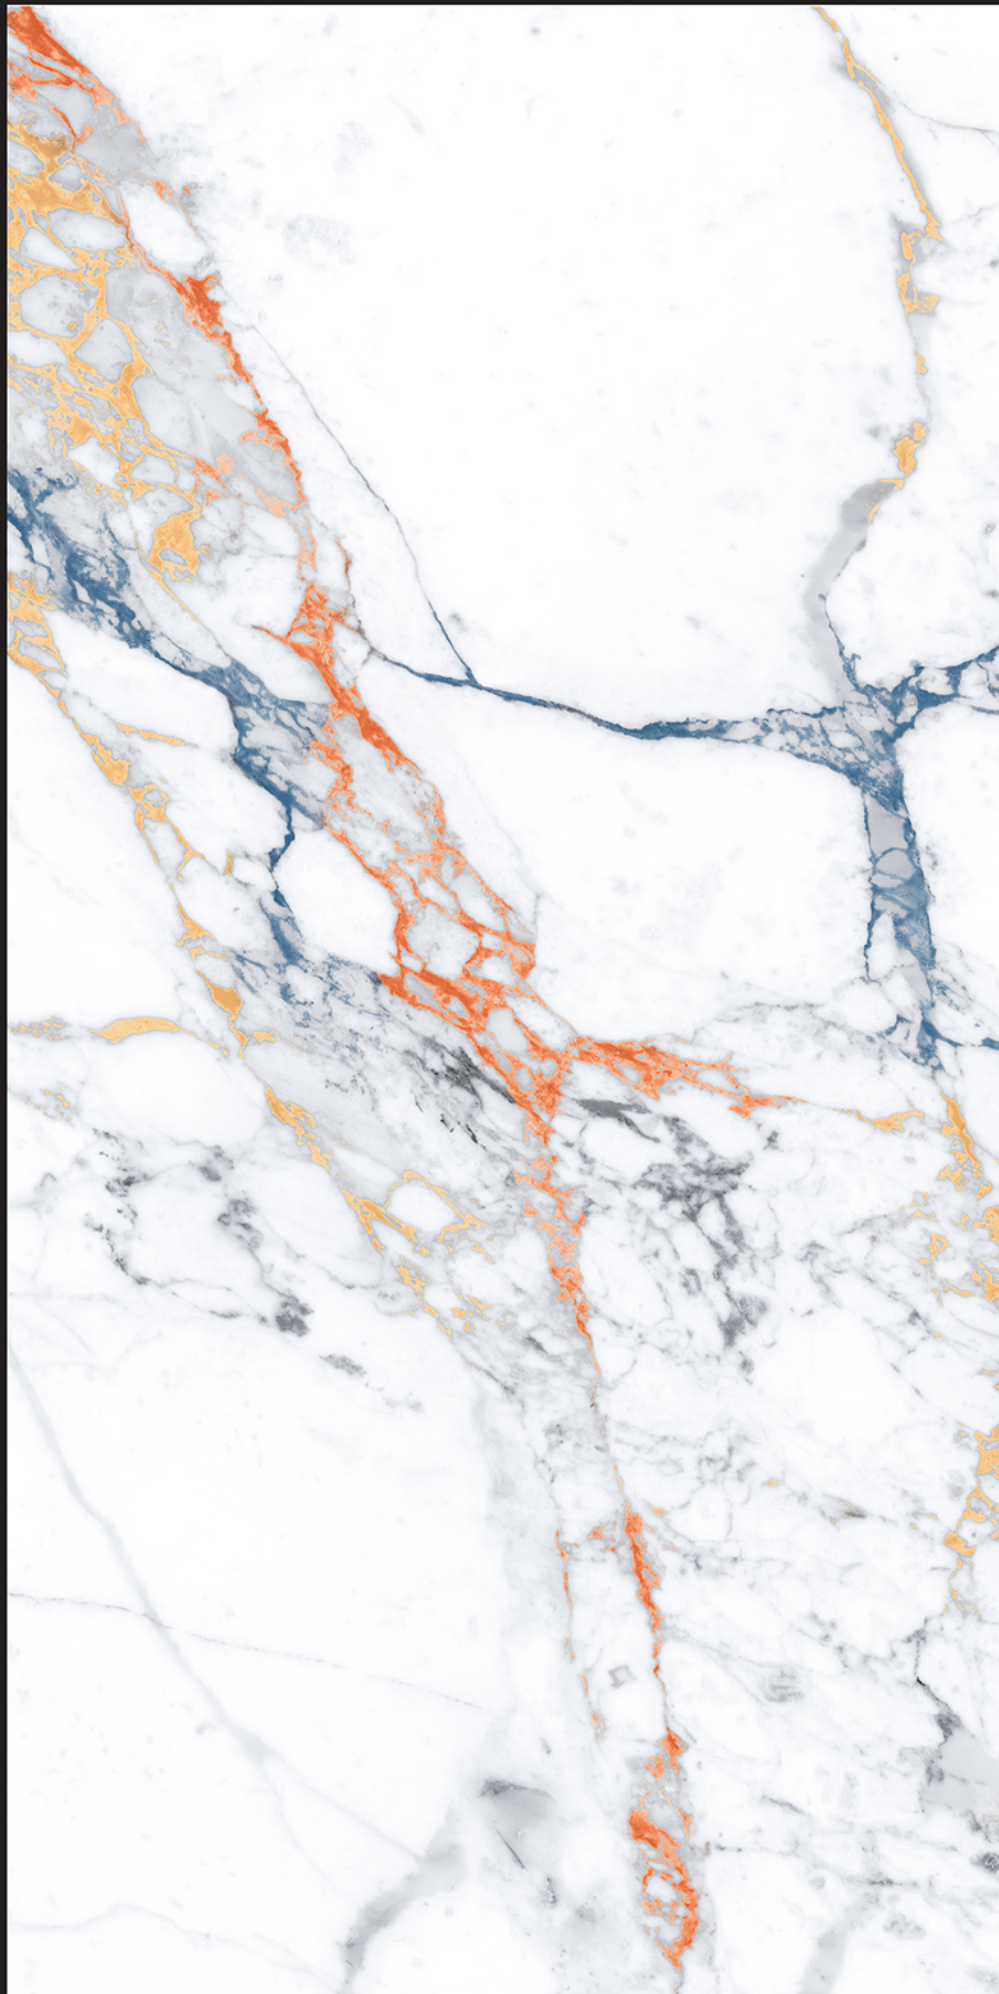

ALEXNDRITE

exotile

ALEXNDRITE

600 x1200mm | surface Silver

Random 04

IMPACT RESISTANCE | HIGH STRENGTH | ZERO MAINTENANCE | LOW WATER ABSORPTION

COLOR CARVING
COLLECTION

ATLANTA

exotile

ATLANTA WHITE

600
x1200mm

surface
Silver

Random
04

- IMPACT RESISTANCE
- HIGH STRENGTH
- ZERO MAINTENANCE
- LOW WATER ABSORPTION

COLOR CARVING
COLLECTION

CALCITE