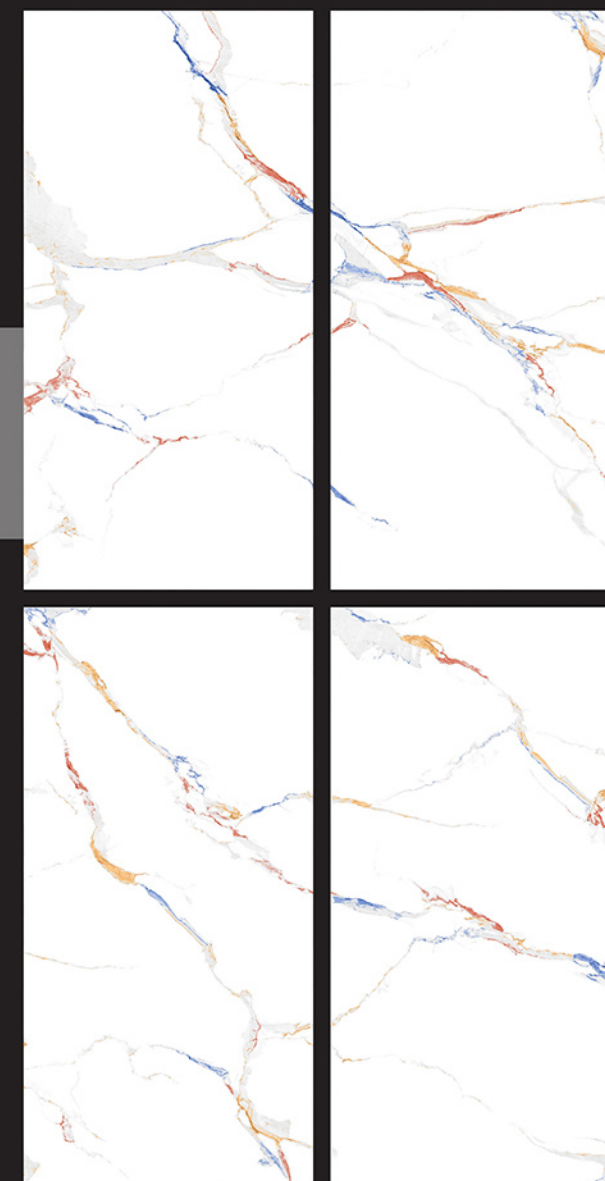

ALEXNDRITE

exotile

ALEXNDRITE

600 x1200mm | surface Silver

Random 04

IMPACT RESISTANCE | HIGH STRENGTH | ZERO MAINTENANCE | LOW WATER ABSORPTION

COLOR CARVING
COLLECTION

ATLANTA

exotile

ATLANTA WHITE

600
x1200mm

surface
Silver

Random
04

- IMPACT RESISTANCE
- HIGH STRENGTH
- ZERO MAINTENANCE
- LOW WATER ABSORPTION

COLOR CARVING
COLLECTION

CALCITE

exotile

CALCITE GREY

600 x1200mm | surface Silver

Random 04

IMPACT RESISTANCE | HIGH STRENGTH | ZERO MAINTENANCE | LOW WATER ABSORPTION

COLOR CARVING COLLECTION

CALCITE

exotile

600
x1200mm

surface
Silver

Random
05

- IMPACT RESISTANCE
- HIGH STRENGTH
- ZERO MAINTENANCE
- LOW WATER ABSORPTION

COLOR CARVING
COLLECTION

KINGSGSLEY

exotile

KINGSLEY