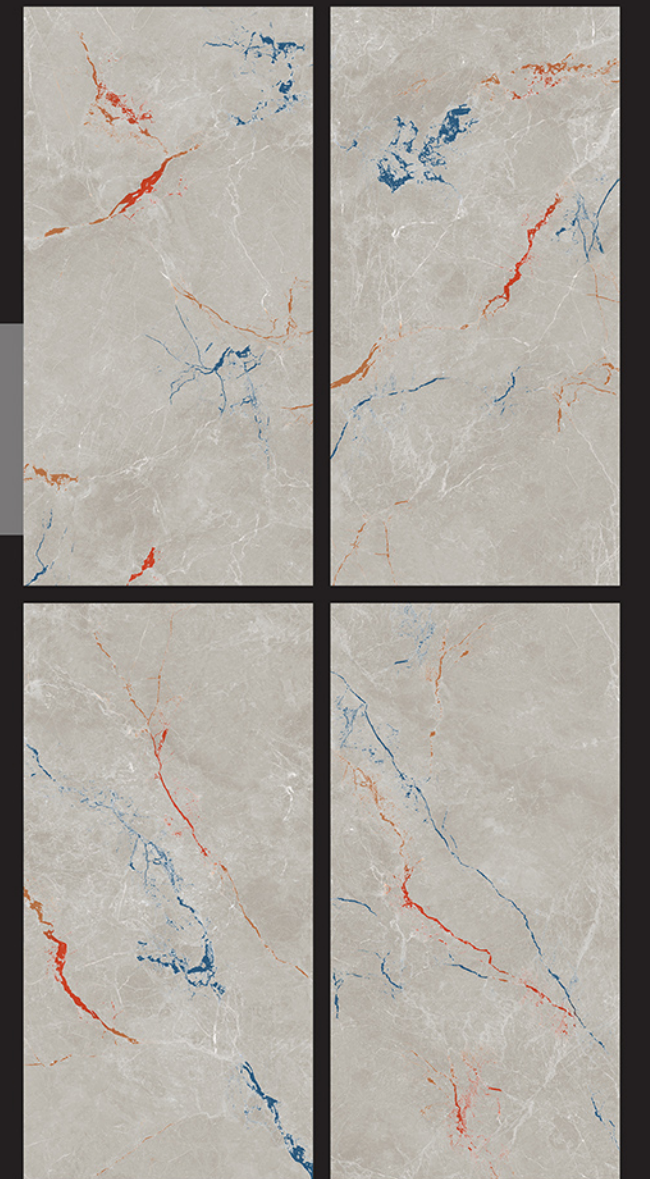

exotile

ATLANTA WHITE

600
x1200mm

surface
Silver

Random
04

- IMPACT RESISTANCE
- HIGH STRENGTH
- ZERO MAINTENANCE
- LOW WATER ABSORPTION

COLOR CARVING
COLLECTION

CALCITE

IMPACT RESISTANCE HIGH STRENGTH ZERO MAINTENANCE LOW WATER ABSORPTION

COLOR CARVING COLLECTION

RICARDO

exotile

RICARDO

600 x1200mm | surface Silver

Random 04

- IMPACT RESISTANCE
- HIGH STRENGTH
- ZERO MAINTENANCE
- LOW WATER ABSORPTION

COLOR CARVING
COLLECTION

ROYAL GRIGIO GREY

600 x1200mm | surface Silver

Random 04

- IMPACT RESISTANCE
- HIGH STRENGTH
- ZERO MAINTENANCE
- LOW WATER ABSORPTION

COLOR CARVING
COLLECTION

ROYAL GRIGIO

600 x1200mm | surface Silver

Random 04

IMPACT RESISTANCE | HIGH STRENGTH | ZERO MAINTENANCE | LOW WATER ABSORPTION

COLOR CARVING COLLECTION