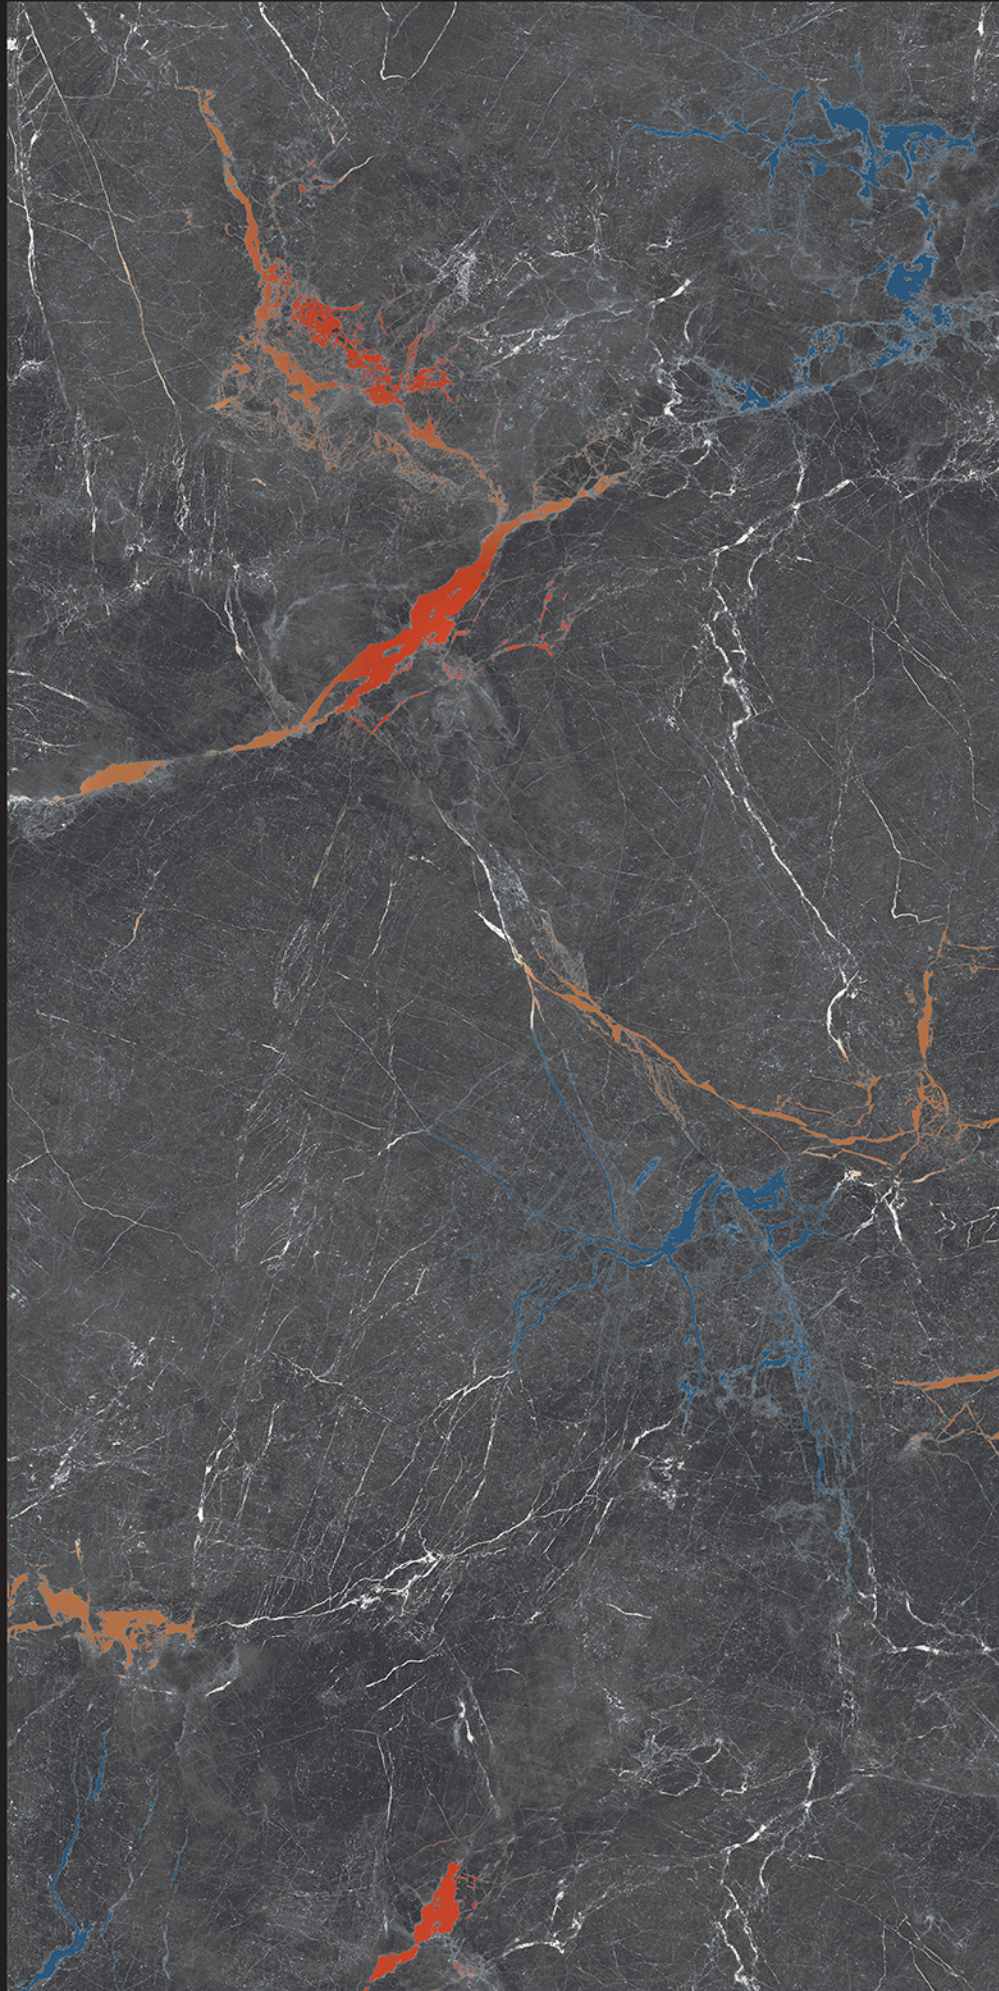

ALEXNDRITE

exotile

ALEXNDRITE

600 x1200mm | surface Silver

Random 04

IMPACT RESISTANCE | HIGH STRENGTH | ZERO MAINTENANCE | LOW WATER ABSORPTION

COLOR CARVING
COLLECTION

ATLANTA

exotile

ATLANTA WHITE

600
x1200mm

surface
Silver

Random
04

- IMPACT RESISTANCE
- HIGH STRENGTH
- ZERO MAINTENANCE
- LOW WATER ABSORPTION

COLOR CARVING
COLLECTION

CALCITE

COLOR CARVING
COLLECTION

ROYAL GRIGIO GREY

600 x1200mm | surface Silver

Random 04

- IMPACT RESISTANCE
- HIGH STRENGTH
- ZERO MAINTENANCE
- LOW WATER ABSORPTION

COLOR CARVING
COLLECTION

ROYAL GRIGIO

600 x1200mm | surface Silver