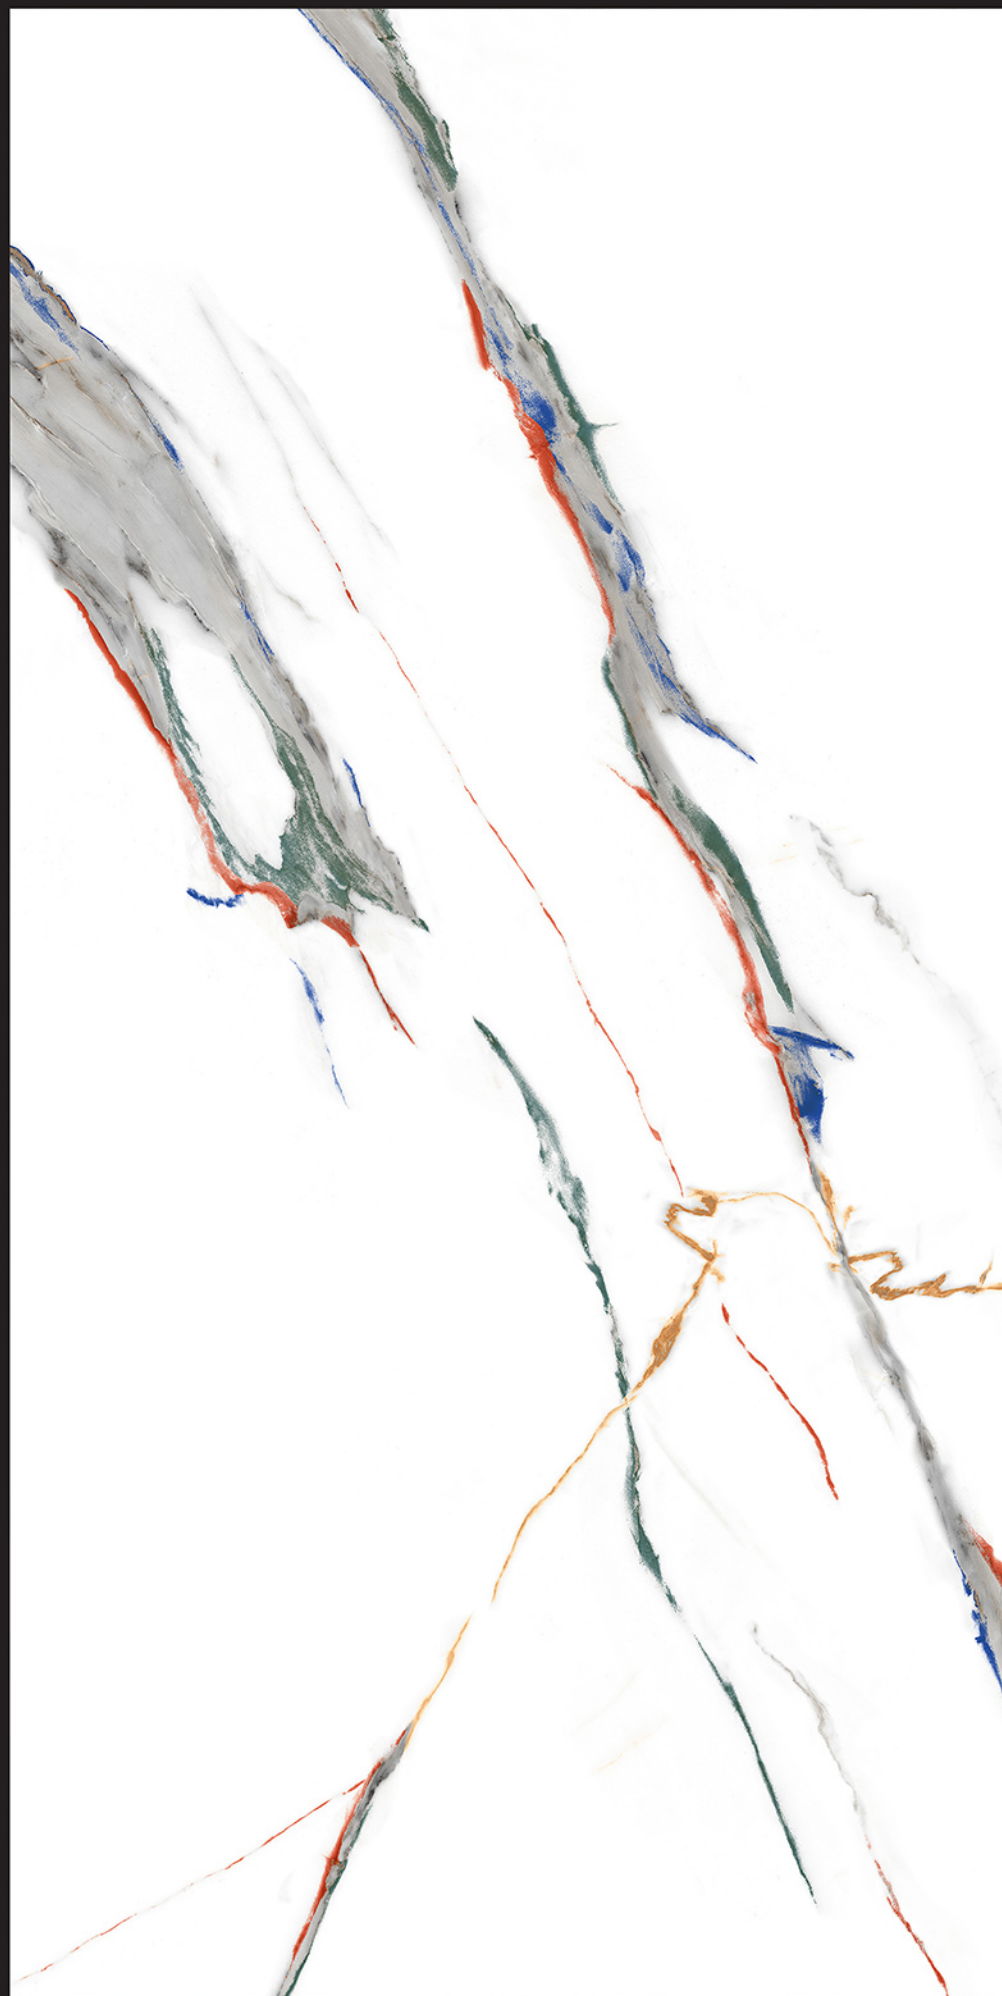

ALEXNDRITE

exotile

ALEXNDRITE

600 x1200mm | surface Silver

Random 04

IMPACT RESISTANCE | HIGH STRENGTH | ZERO MAINTENANCE | LOW WATER ABSORPTION

COLOR CARVING
COLLECTION

ATLANTA

exotile

ATLANTA WHITE

600
x1200mm

surface
Silver

Random
04

- IMPACT RESISTANCE
- HIGH STRENGTH
- ZERO MAINTENANCE
- LOW WATER ABSORPTION

COLOR CARVING
COLLECTION

CALCITE

CALCITE SNOW

600 x1200mm | surface Silver

Random 04

- IMPACT RESISTANCE
- HIGH STRENGTH
- ZERO MAINTENANCE
- LOW WATER ABSORPTION

COLOR CARVING
COLLECTION

GLACIER

exotile

GLACIER EPITOMA

600
x1200mm

surface
Silver

Random
05

- IMPACT RESISTANCE
- HIGH STRENGTH
- ZERO MAINTENANCE
- LOW WATER ABSORPTION

COLOR CARVING
COLLECTION

KINGSGSLEY

exotile

KINGSLEY