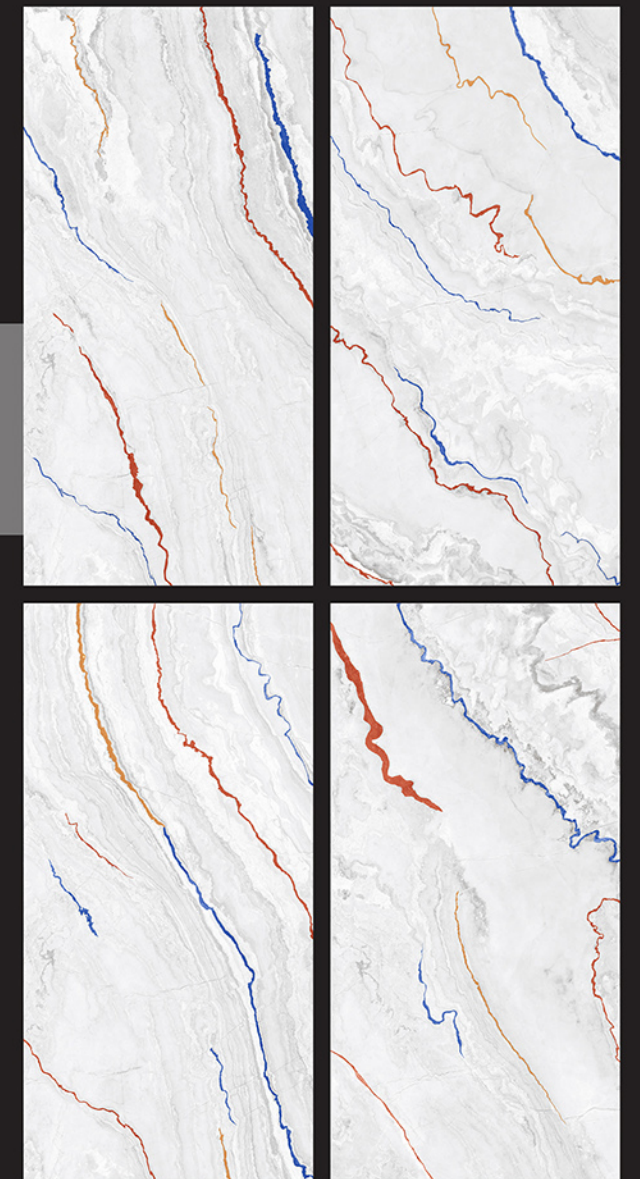

exotile

ATLANTA WHITE

600
x1200mm

surface
Silver

Random
04

- IMPACT RESISTANCE
- HIGH STRENGTH
- ZERO MAINTENANCE
- LOW WATER ABSORPTION

COLOR CARVING
COLLECTION

CALCITE

exotile

CALCITE GREY

600 x1200mm | surface Silver

Random 04

IMPACT RESISTANCE | HIGH STRENGTH | ZERO MAINTENANCE | LOW WATER ABSORPTION

COLOR CARVING COLLECTION

CALCITE

exotile

CALCITE SNOW

600 x1200mm | surface Silver

Random 04

- IMPACT RESISTANCE
- HIGH STRENGTH
- ZERO MAINTENANCE
- LOW WATER ABSORPTION

COLOR CARVING
COLLECTION

GLACIER

exotile

GLACIER EPITOMA

600
x1200mm

surface
Silver

Random
05

- IMPACT RESISTANCE
- HIGH STRENGTH
- ZERO MAINTENANCE
- LOW WATER ABSORPTION

COLOR CARVING
COLLECTION

KINGSGSLEY

exotile

KINGSLEY