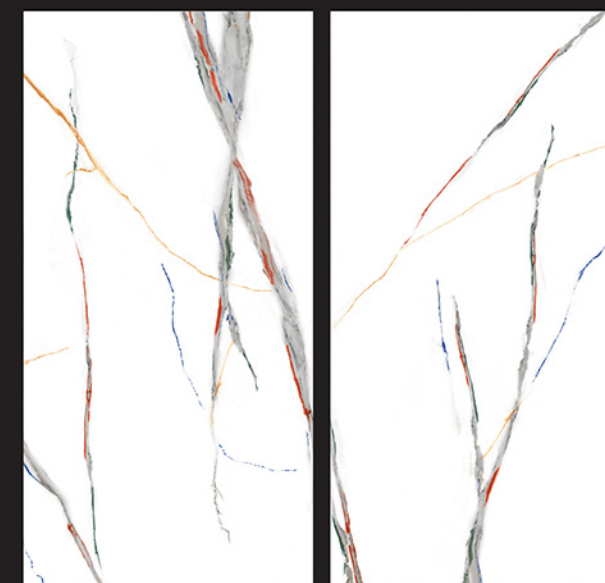

exotile

ATLANTA WHITE

600
x1200mm

surface
Silver

Random
04

- IMPACT RESISTANCE
- HIGH STRENGTH
- ZERO MAINTENANCE
- LOW WATER ABSORPTION

COLOR CARVING
COLLECTION

CALCITE

CALCITE SNOW

600 x1200mm | surface Silver

Random 04

- IMPACT RESISTANCE
- HIGH STRENGTH
- ZERO MAINTENANCE
- LOW WATER ABSORPTION

COLOR CARVING
COLLECTION

GLACIER

exotile

GLACIER EPITOMA

600
x1200mm

surface
Silver

Random
05

- IMPACT RESISTANCE
- HIGH STRENGTH
- ZERO MAINTENANCE
- LOW WATER ABSORPTION

COLOR CARVING
COLLECTION

KINGSGSLEY

exotile

KINGSLEY