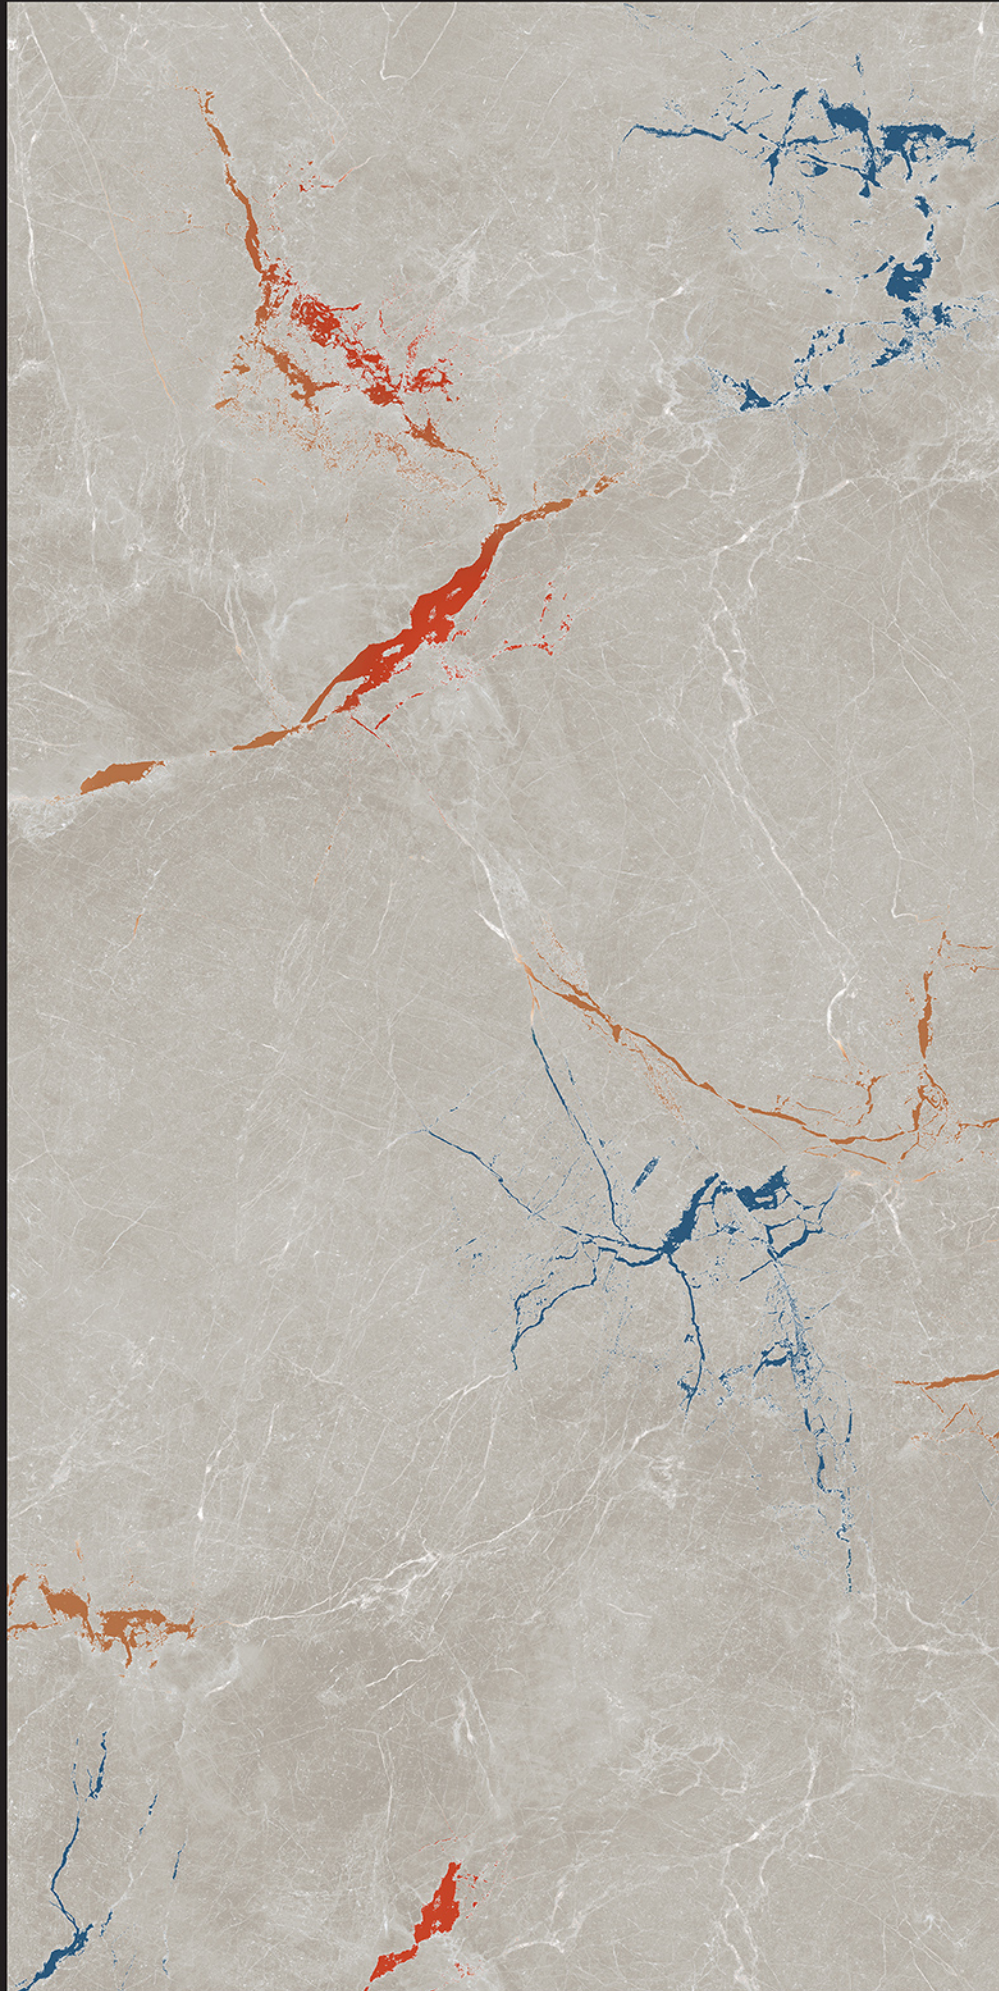

ROYAL GRIGIO GREY

600 x1200mm | surface Silver

Random 04

- IMPACT RESISTANCE
- HIGH STRENGTH
- ZERO MAINTENANCE
- LOW WATER ABSORPTION