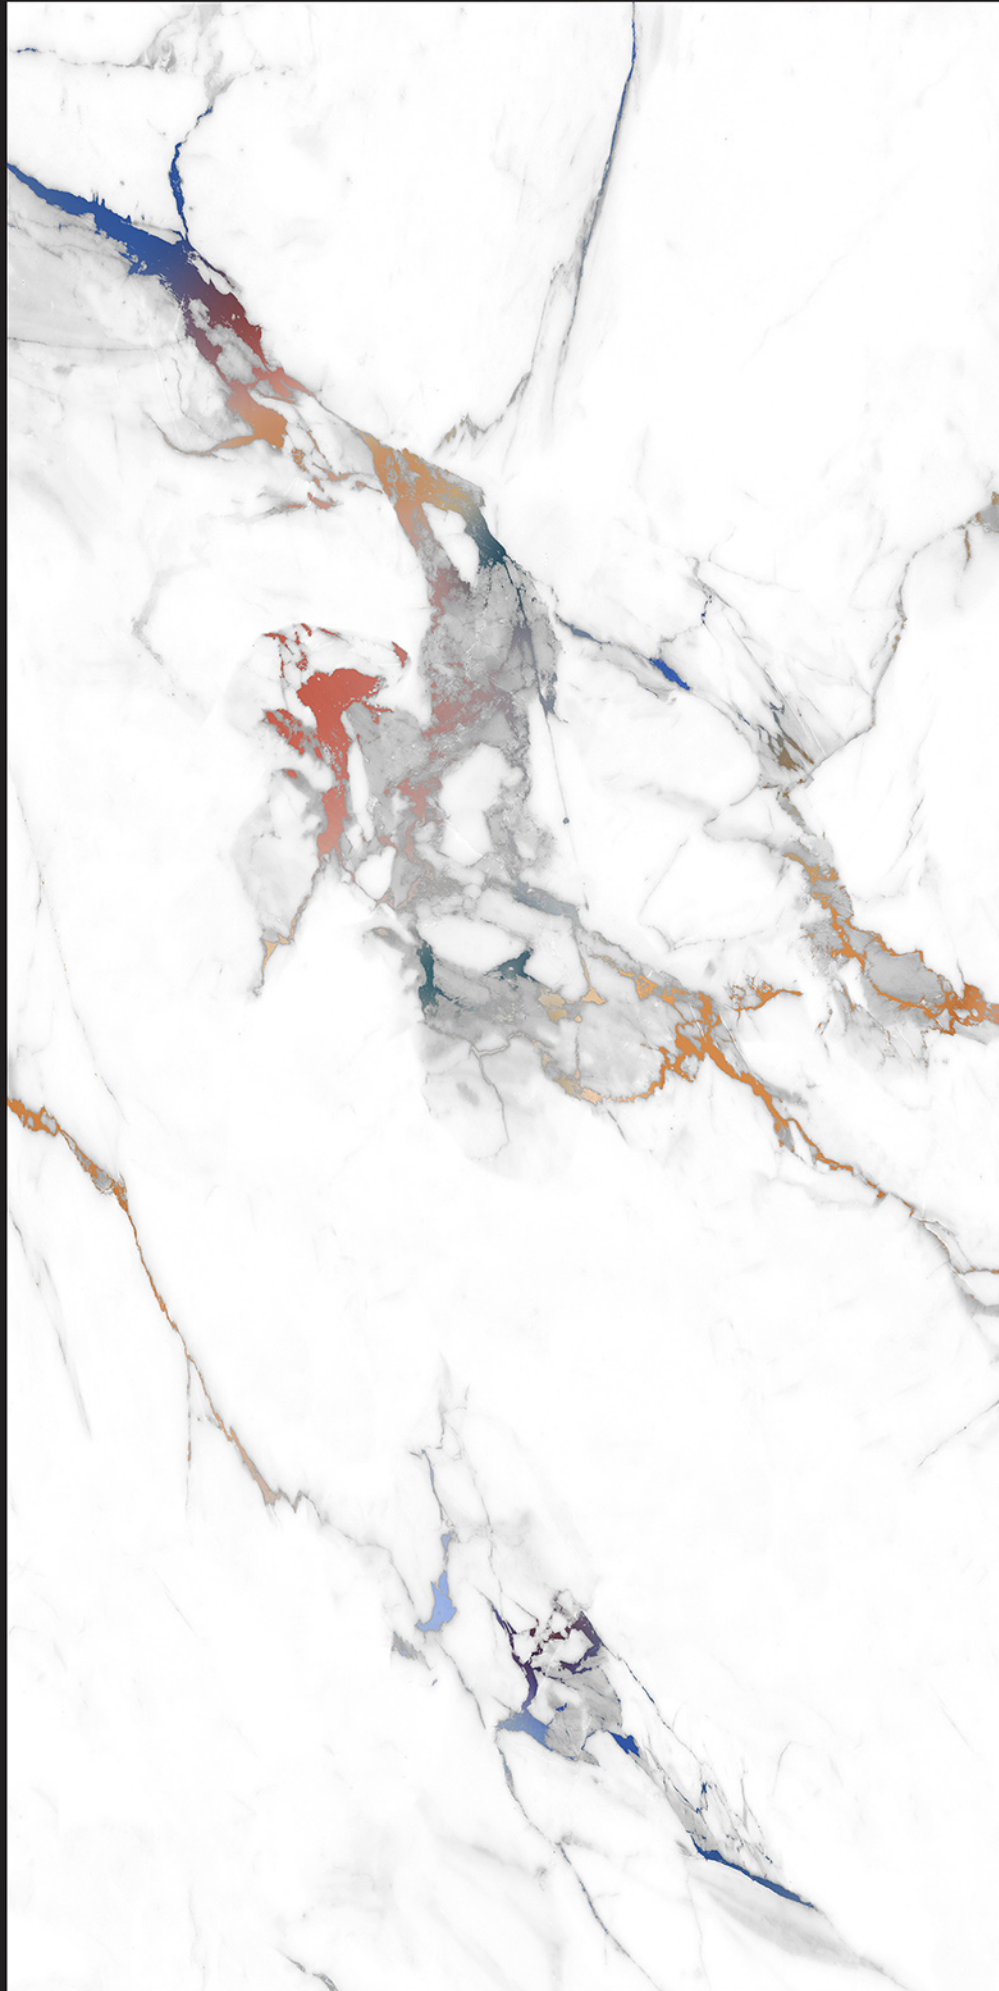

RENITE

exotile

RENITE

600 x1200mm | surface Silver

Random 03

IMPACT RESISTANCE HIGH STRENGTH ZERO MAINTENANCE LOW WATER ABSORPTION

COLOR CARVING COLLECTION