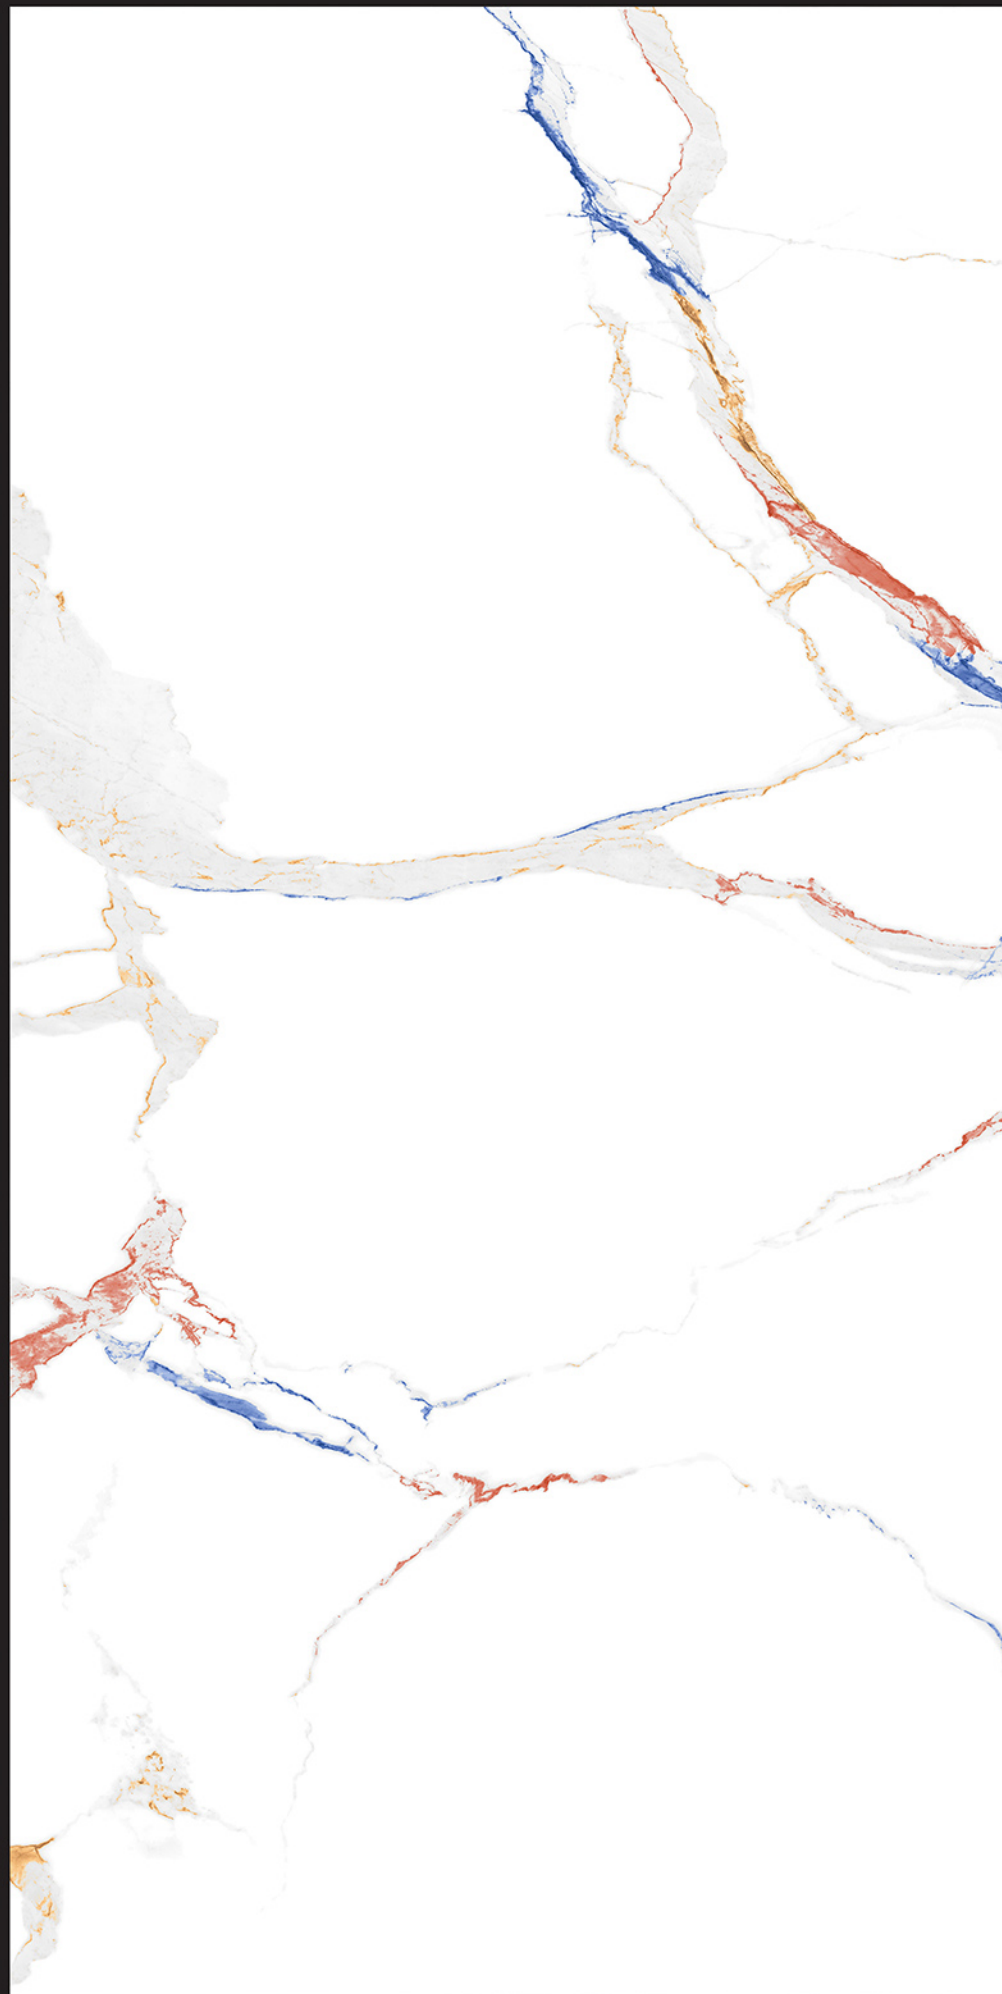

ALEXNDRITE

exotile

ALEXNDRITE

600 x1200mm | surface Silver

Random 04

IMPACT RESISTANCE | HIGH STRENGTH | ZERO MAINTENANCE | LOW WATER ABSORPTION

COLOR CARVING
COLLECTION

ATLANTA

exotile

ATLANTA WHITE

600
x1200mm

surface
Silver

Random
04

- IMPACT RESISTANCE
- HIGH STRENGTH
- ZERO MAINTENANCE
- LOW WATER ABSORPTION

COLOR CARVING
COLLECTION

CALCITE

exotile

CALCITE GREY

600 x1200mm | surface Silver

Random 04

IMPACT RESISTANCE | HIGH STRENGTH | ZERO MAINTENANCE | LOW WATER ABSORPTION

COLOR CARVING COLLECTION

CALCITE

exotile

600
x1200mm

surface
Silver

Random
05

- IMPACT RESISTANCE
- HIGH STRENGTH
- ZERO MAINTENANCE
- LOW WATER ABSORPTION

COLOR CARVING
COLLECTION

KINGSGSLEY

exotile

KINGSLEY