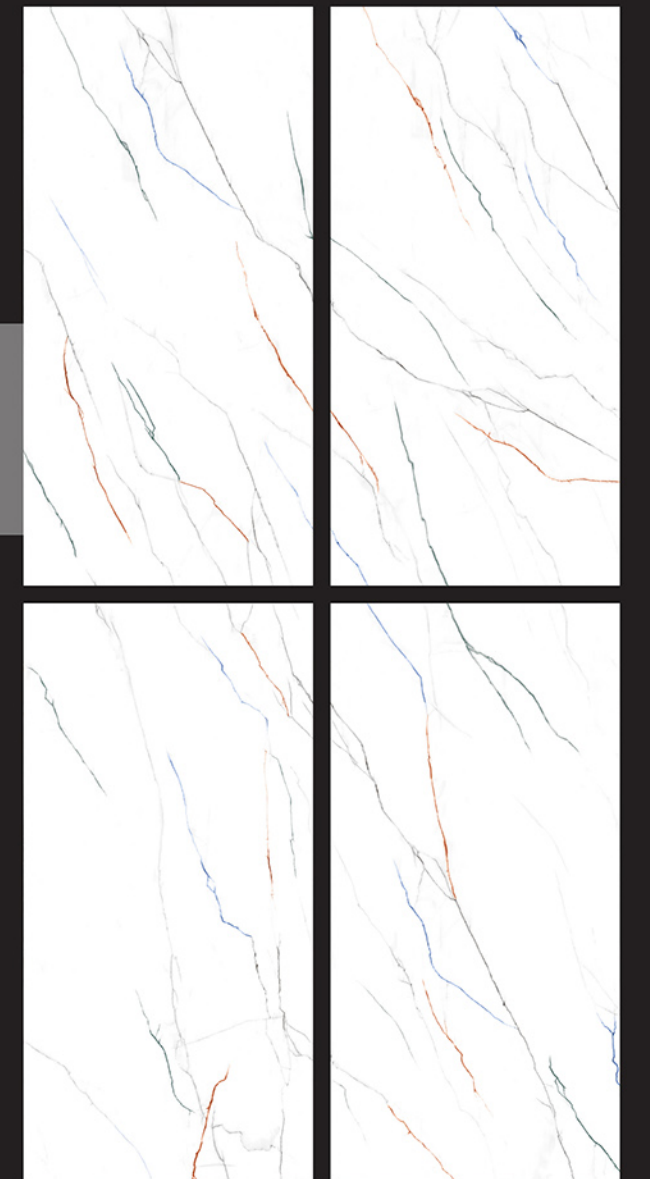

IMPACT RESISTANCE HIGH STRENGTH ZERO MAINTENANCE LOW WATER ABSORPTION

COLOR CARVING COLLECTION

RICARDO

exotile

RICARDO

600 x1200mm | surface Silver

Random 04

- IMPACT RESISTANCE
- HIGH STRENGTH
- ZERO MAINTENANCE
- LOW WATER ABSORPTION