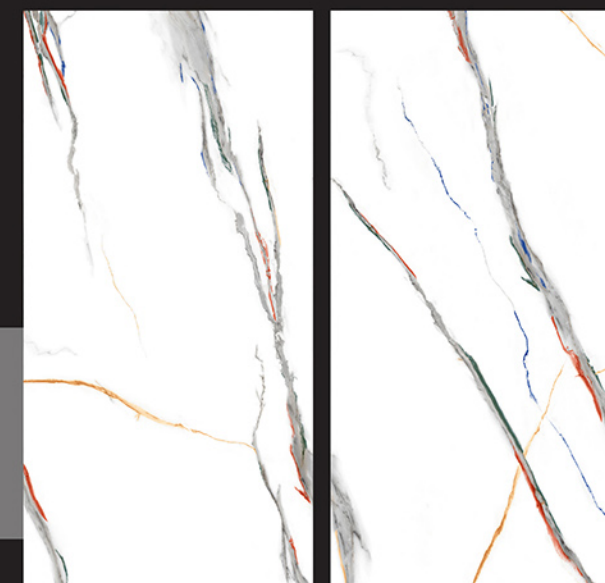

exotile

ATLANTA WHITE

600
x1200mm

surface
Silver

Random
04

- IMPACT RESISTANCE
- HIGH STRENGTH
- ZERO MAINTENANCE
- LOW WATER ABSORPTION

COLOR CARVING
COLLECTION

CALCITE

exotile

CALCITE GREY

600 x1200mm | surface Silver

Random 04

IMPACT RESISTANCE | HIGH STRENGTH | ZERO MAINTENANCE | LOW WATER ABSORPTION

COLOR CARVING COLLECTION

CALCITE

exotile

CALCITE SNOW

600 x1200mm | surface Silver

Random 04

- IMPACT RESISTANCE
- HIGH STRENGTH
- ZERO MAINTENANCE
- LOW WATER ABSORPTION

COLOR CARVING
COLLECTION

GLACIER

exotile

GLACIER EPITOMA

600
x1200mm

surface
Silver

Random
05

- IMPACT RESISTANCE
- HIGH STRENGTH
- ZERO MAINTENANCE
- LOW WATER ABSORPTION

COLOR CARVING
COLLECTION

KINGSGSLEY

exotile

KINGSLEY