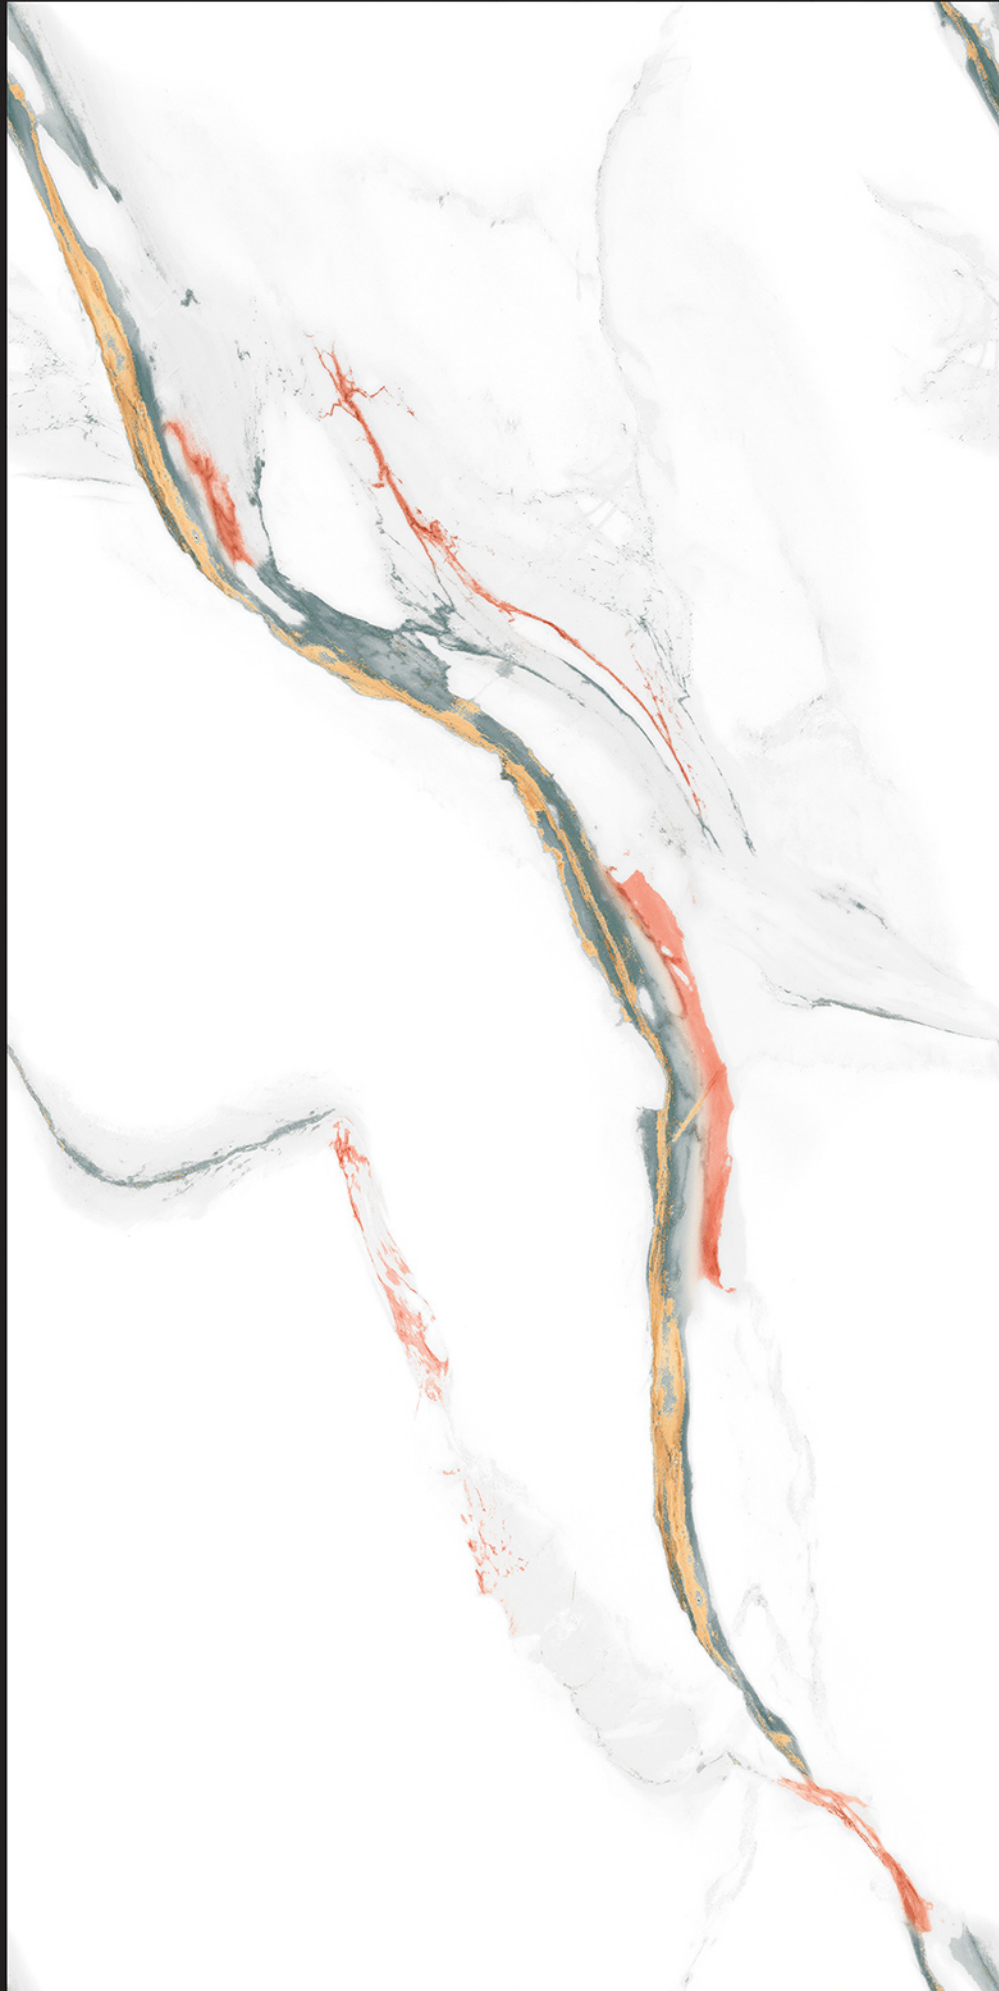

exotile

ATLANTA WHITE

600
x1200mm

surface
Silver

Random
04

- IMPACT RESISTANCE
- HIGH STRENGTH
- ZERO MAINTENANCE
- LOW WATER ABSORPTION

COLOR CARVING
COLLECTION

CALCITE

600
x1200mm

surface
Silver

Random
05

- IMPACT RESISTANCE
- HIGH STRENGTH
- ZERO MAINTENANCE
- LOW WATER ABSORPTION

COLOR CARVING
COLLECTION

KINGSGSLEY

exotile

KINGSLEY