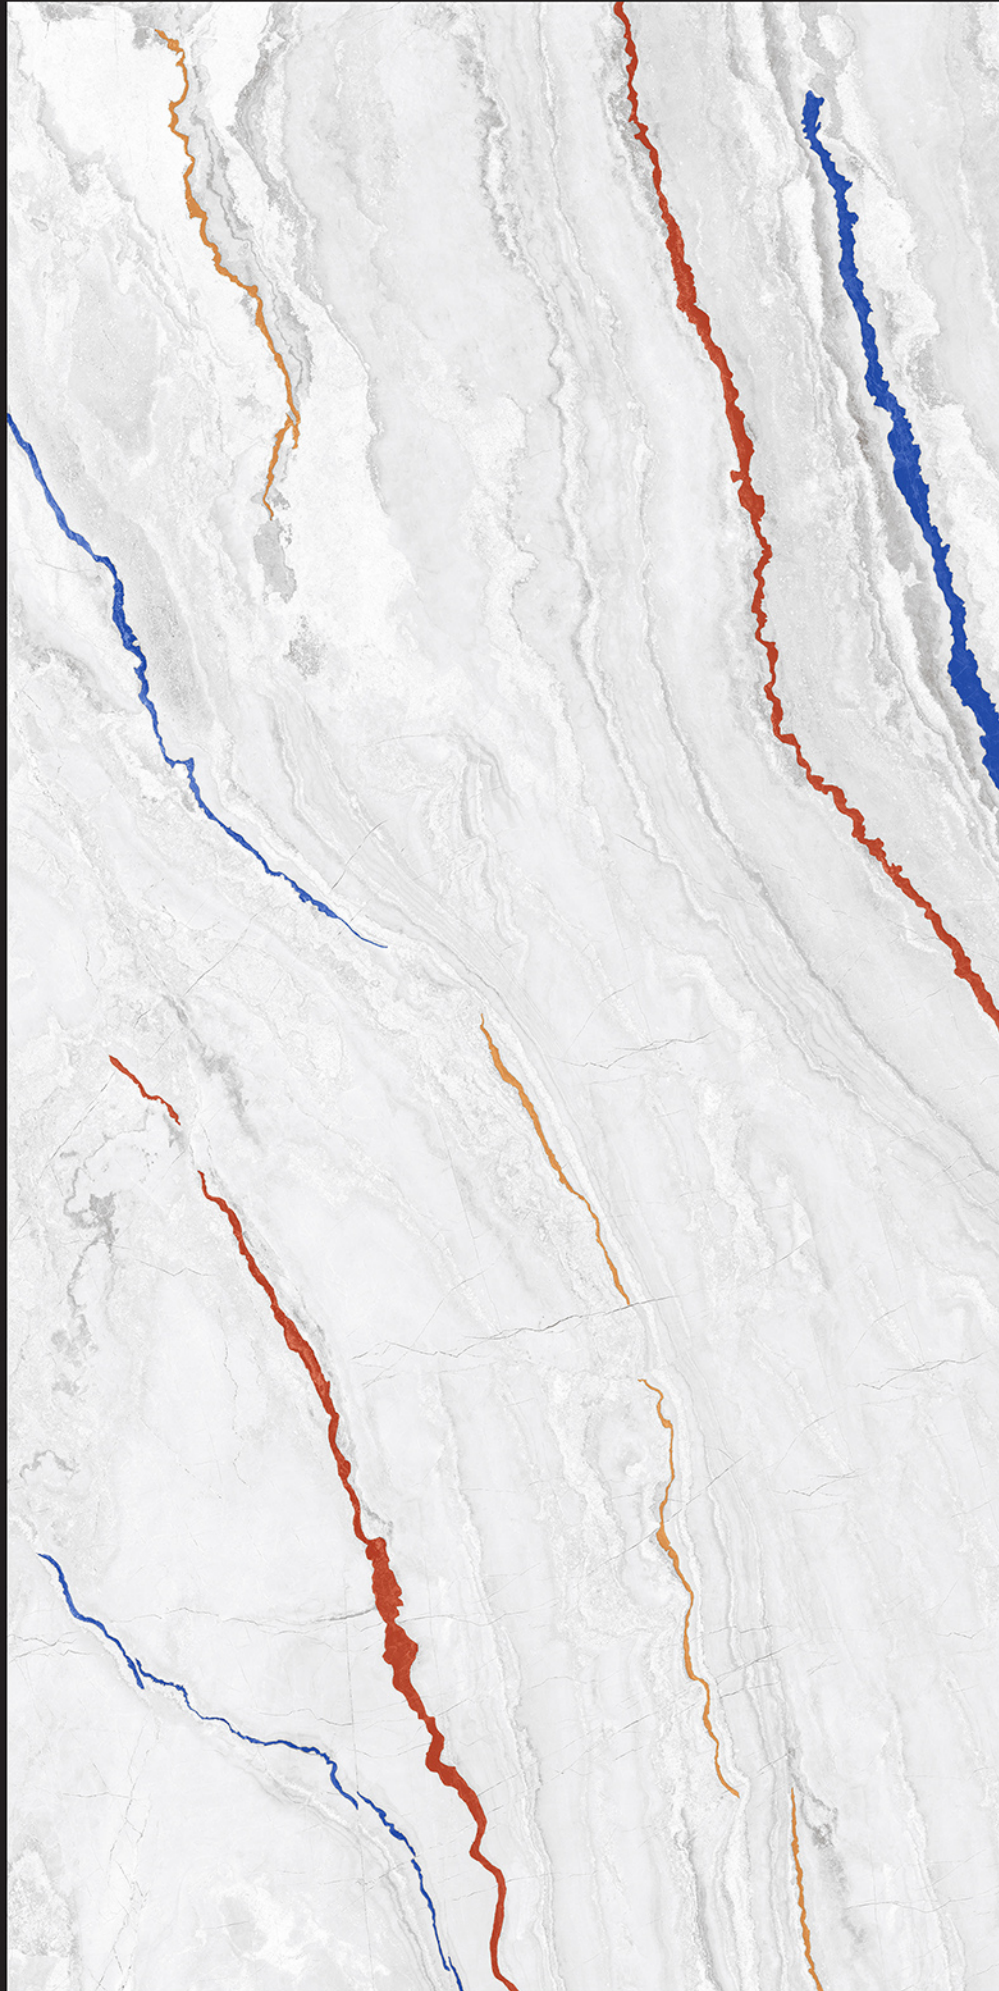

ALEXNDRITE

exotile

ALEXNDRITE

600 x1200mm | surface Silver

Random 04

IMPACT RESISTANCE | HIGH STRENGTH | ZERO MAINTENANCE | LOW WATER ABSORPTION

COLOR CARVING
COLLECTION

ATLANTA

exotile

ATLANTA WHITE

600
x1200mm

surface
Silver

Random
04

- IMPACT RESISTANCE
- HIGH STRENGTH
- ZERO MAINTENANCE
- LOW WATER ABSORPTION

COLOR CARVING
COLLECTION

CALCITE

exotile

CALCITE GREY

600 x1200mm | surface Silver

Random 04

IMPACT RESISTANCE | HIGH STRENGTH | ZERO MAINTENANCE | LOW WATER ABSORPTION

COLOR CARVING COLLECTION

CALCITE

exotile

CALCITE SNOW

600 x1200mm | surface Silver

Random 04

- IMPACT RESISTANCE
- HIGH STRENGTH
- ZERO MAINTENANCE
- LOW WATER ABSORPTION

COLOR CARVING
COLLECTION

GLACIER

exotile

GLACIER EPITOMA