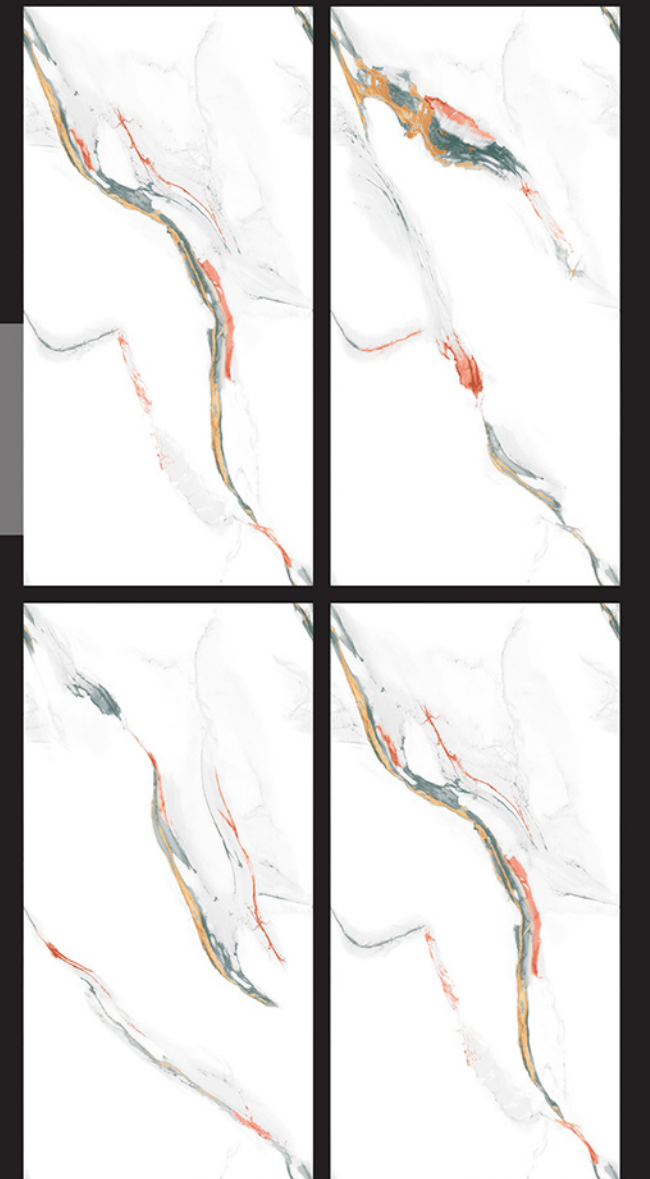

exotile

ATLANTA WHITE

600
x1200mm

surface
Silver

Random
04

- IMPACT RESISTANCE
- HIGH STRENGTH
- ZERO MAINTENANCE
- LOW WATER ABSORPTION

COLOR CARVING
COLLECTION

CALCITE

CALCITE SNOW

600 x1200mm | surface Silver

Random 04

- IMPACT RESISTANCE
- HIGH STRENGTH
- ZERO MAINTENANCE
- LOW WATER ABSORPTION

COLOR CARVING
COLLECTION

GLACIER

exotile

GLACIER EPITOMA

600
x1200mm

surface
Silver

Random
05

- IMPACT RESISTANCE
- HIGH STRENGTH
- ZERO MAINTENANCE
- LOW WATER ABSORPTION

COLOR CARVING
COLLECTION

KINGSGSLEY

exotile

KINGSLEY

600 x1200mm | surface Silver

Random 03

IMPACT RESISTANCE | HIGH STRENGTH | ZERO MAINTENANCE | LOW WATER ABSORPTION

COLOR CARVING
COLLECTION

MONTANA

exotile

MONTANA

600 x1200mm | surface Silver