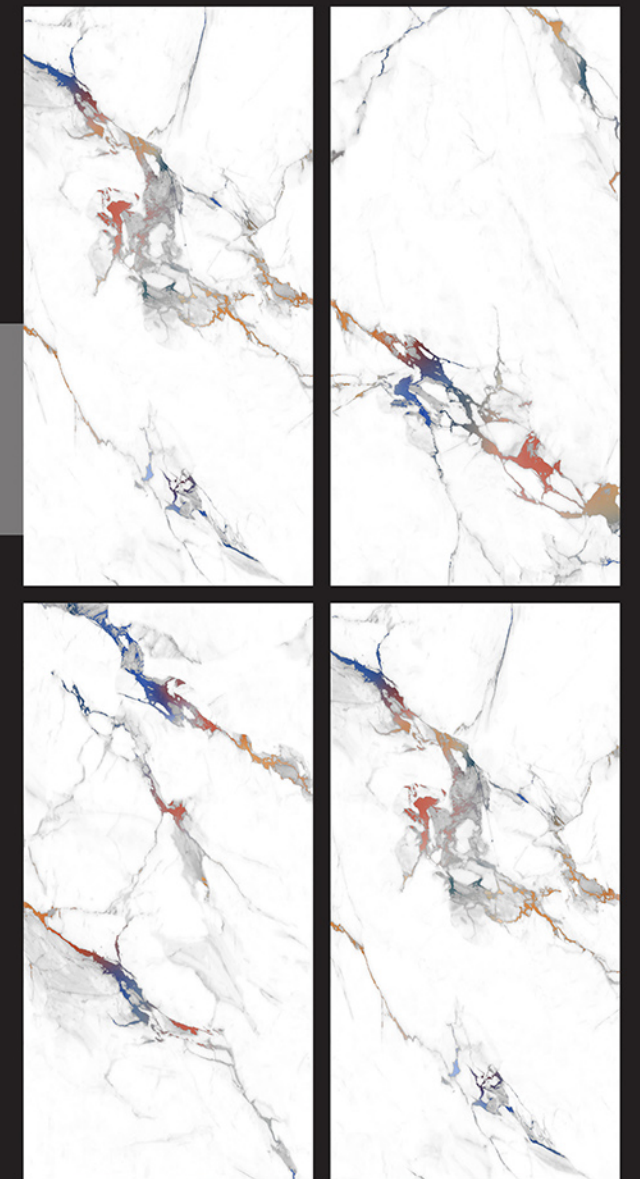

600
x1200mm

surface
Silver

Random
05

- IMPACT RESISTANCE
- HIGH STRENGTH
- ZERO MAINTENANCE
- LOW WATER ABSORPTION

COLOR CARVING
COLLECTION

KINGSGSLEY

exotile

KINGSLEY

600 x1200mm | surface Silver

Random 03

IMPACT RESISTANCE | HIGH STRENGTH | ZERO MAINTENANCE | LOW WATER ABSORPTION

COLOR CARVING
COLLECTION

MONTANA

exotile

MONTANA

600 x1200mm | surface Silver

Random 03

IMPACT RESISTANCE | HIGH STRENGTH | ZERO MAINTENANCE | LOW WATER ABSORPTION

COLOR CARVING COLLECTION

RENITE

exotile

RENITE

600 x1200mm | surface Silver

Random 03

IMPACT RESISTANCE HIGH STRENGTH ZERO MAINTENANCE LOW WATER ABSORPTION

COLOR CARVING COLLECTION

RICARDO

exotile

RICARDO

600 x1200mm | surface Silver

Random 04

- IMPACT RESISTANCE
- HIGH STRENGTH
- ZERO MAINTENANCE
- LOW WATER ABSORPTION