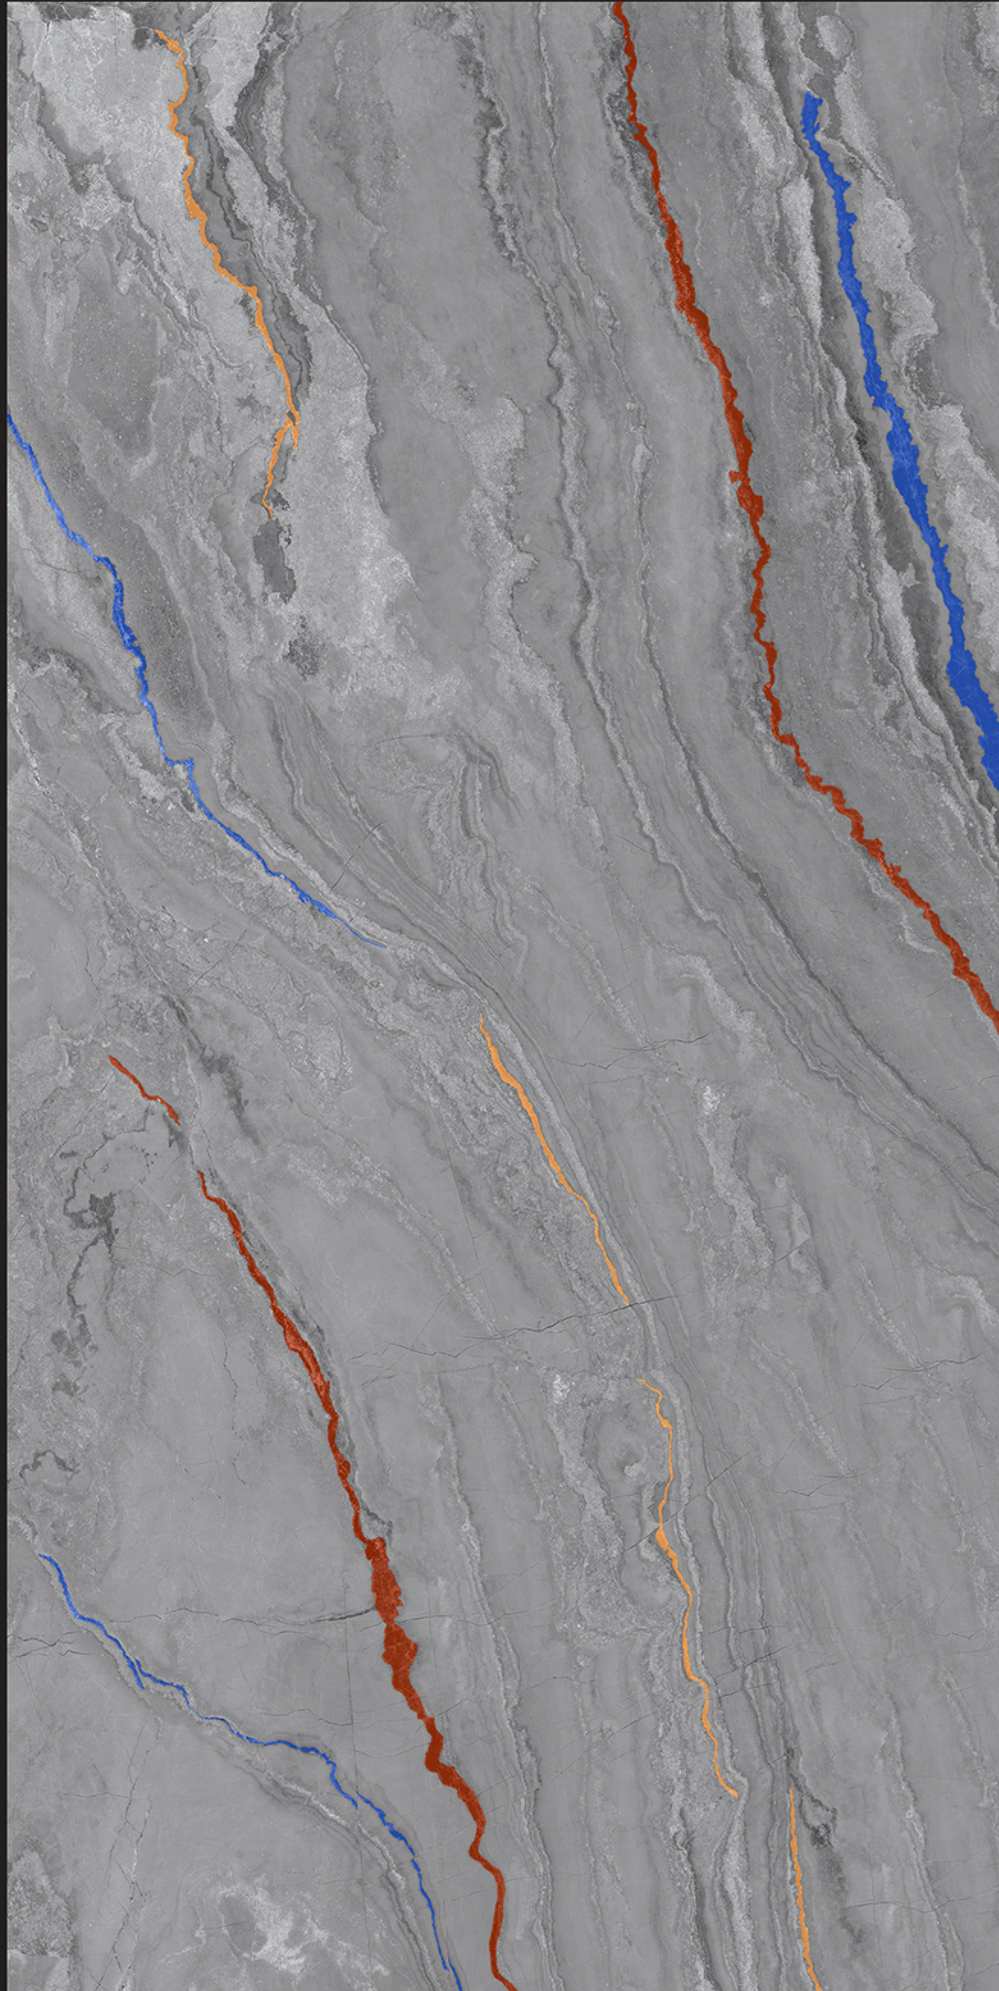

ALEXNDRITE

exotile

ALEXNDRITE

600 x1200mm | surface Silver

Random 04

IMPACT RESISTANCE | HIGH STRENGTH | ZERO MAINTENANCE | LOW WATER ABSORPTION

COLOR CARVING
COLLECTION

ATLANTA

exotile

ATLANTA WHITE

600
x1200mm

surface
Silver

Random
04

- IMPACT RESISTANCE
- HIGH STRENGTH
- ZERO MAINTENANCE
- LOW WATER ABSORPTION

COLOR CARVING
COLLECTION

CALCITE

exotile

CALCITE GREY

600 x1200mm | surface Silver

Random 04

IMPACT RESISTANCE | HIGH STRENGTH | ZERO MAINTENANCE | LOW WATER ABSORPTION

COLOR CARVING COLLECTION

CALCITE

exotile

600
x1200mm

surface
Silver

Random
05

- IMPACT RESISTANCE
- HIGH STRENGTH
- ZERO MAINTENANCE
- LOW WATER ABSORPTION

COLOR CARVING
COLLECTION

KINGSGSLEY

exotile

KINGSLEY