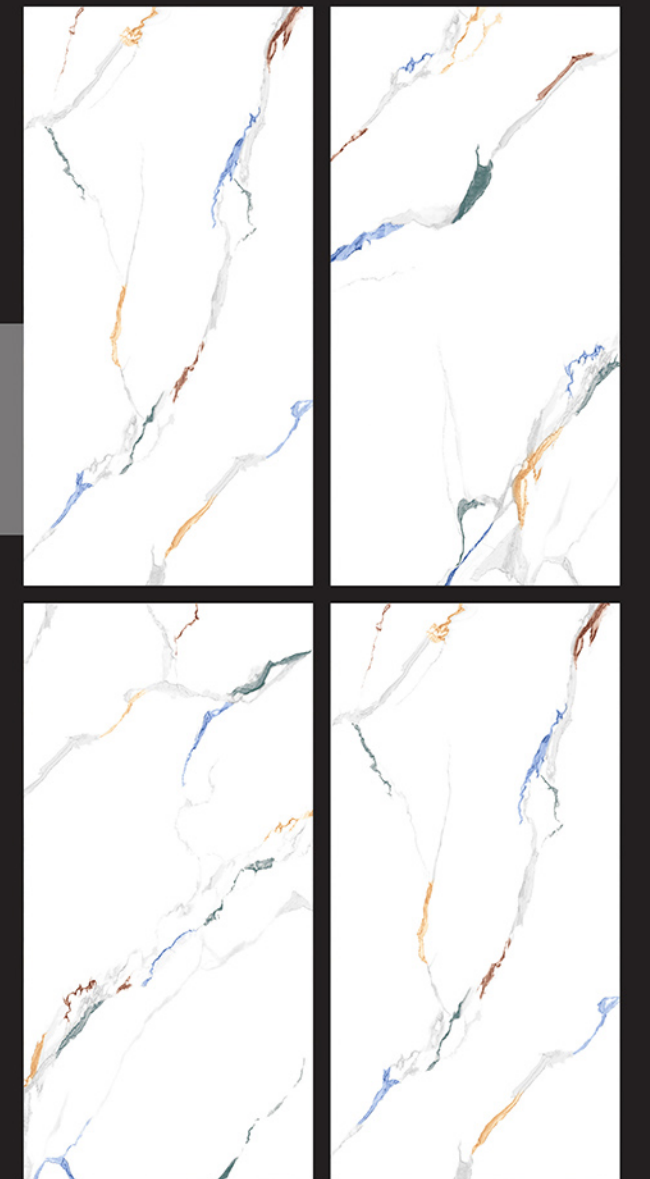

600
x1200mm

surface
Silver

Random
05

- IMPACT RESISTANCE
- HIGH STRENGTH
- ZERO MAINTENANCE
- LOW WATER ABSORPTION

COLOR CARVING
COLLECTION

KINGSGSLEY

exotile

KINGSLEY

600 x1200mm | surface Silver

Random 03

IMPACT RESISTANCE | HIGH STRENGTH | ZERO MAINTENANCE | LOW WATER ABSORPTION

COLOR CARVING
COLLECTION

MONTANA

exotile

MONTANA

600 x1200mm | surface Silver

Random 03

IMPACT RESISTANCE | HIGH STRENGTH | ZERO MAINTENANCE | LOW WATER ABSORPTION

COLOR CARVING COLLECTION

RENITE

exotile

RENITE

600 x1200mm | surface Silver

Random 03