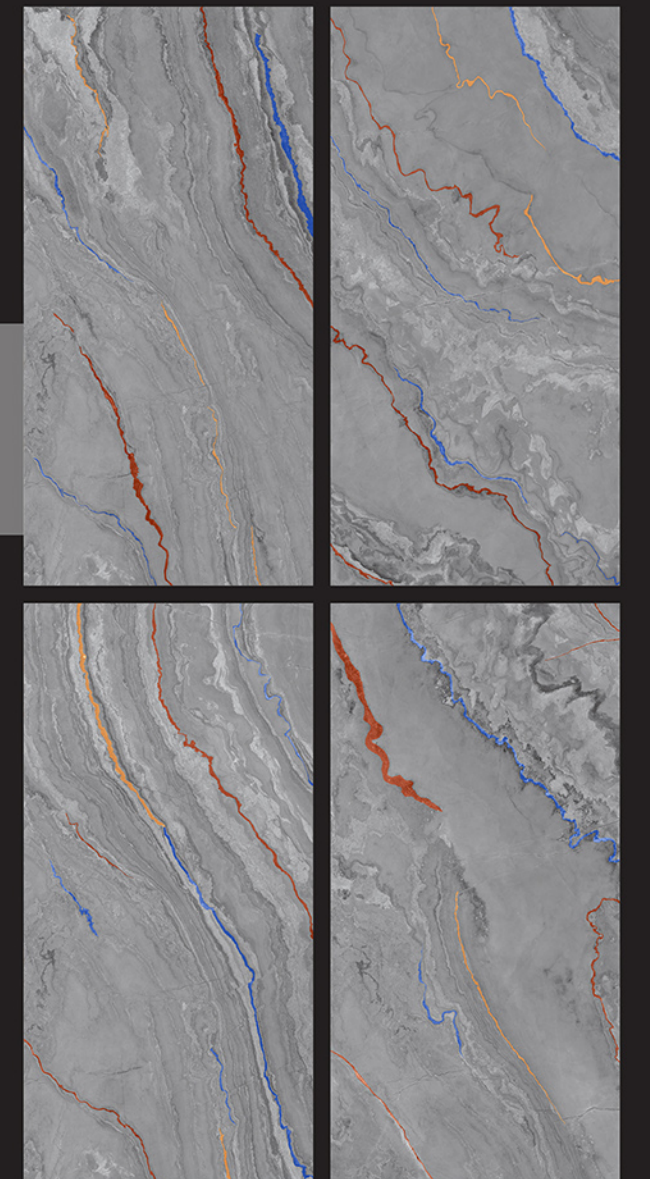

exotile

ATLANTA WHITE

600
x1200mm

surface
Silver

Random
04

- IMPACT RESISTANCE
- HIGH STRENGTH
- ZERO MAINTENANCE
- LOW WATER ABSORPTION

COLOR CARVING
COLLECTION

CALCITE

exotile

CALCITE GREY

600 x1200mm | surface Silver

Random 04

IMPACT RESISTANCE | HIGH STRENGTH | ZERO MAINTENANCE | LOW WATER ABSORPTION

COLOR CARVING COLLECTION

CALCITE

exotile

CALCITE SNOW

600 x1200mm | surface Silver

Random 04

- IMPACT RESISTANCE
- HIGH STRENGTH
- ZERO MAINTENANCE
- LOW WATER ABSORPTION

COLOR CARVING
COLLECTION

GLACIER

exotile

GLACIER EPITOMA

600
x1200mm

surface
Silver

Random
05

- IMPACT RESISTANCE
- HIGH STRENGTH
- ZERO MAINTENANCE
- LOW WATER ABSORPTION

COLOR CARVING
COLLECTION

KINGSGSLEY

exotile

KINGSLEY