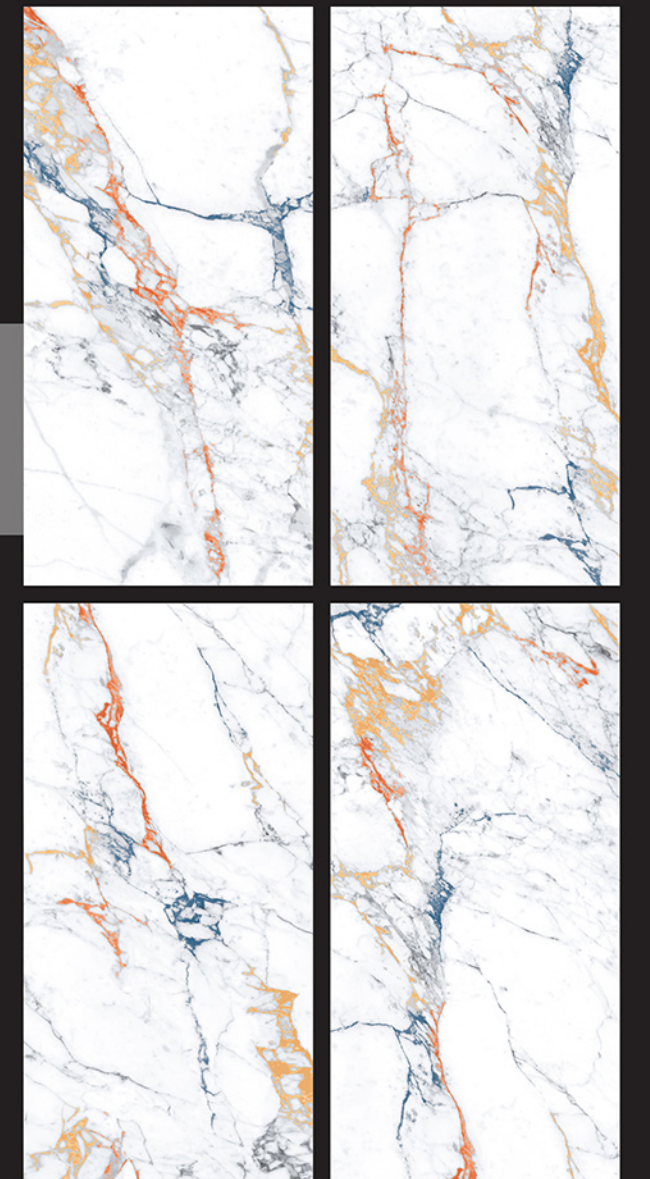

ALEXNDRITE

exotile

ALEXNDRITE

600 x1200mm | surface Silver

Random 04

IMPACT RESISTANCE | HIGH STRENGTH | ZERO MAINTENANCE | LOW WATER ABSORPTION

COLOR CARVING
COLLECTION

ATLANTA

exotile

ATLANTA WHITE

600
x1200mm

surface
Silver

Random
04

- IMPACT RESISTANCE
- HIGH STRENGTH
- ZERO MAINTENANCE
- LOW WATER ABSORPTION

COLOR CARVING
COLLECTION

CALCITE

exotile

CALCITE GREY

600 x1200mm | surface Silver

Random 04

IMPACT RESISTANCE | HIGH STRENGTH | ZERO MAINTENANCE | LOW WATER ABSORPTION

COLOR CARVING COLLECTION

CALCITE

exotile