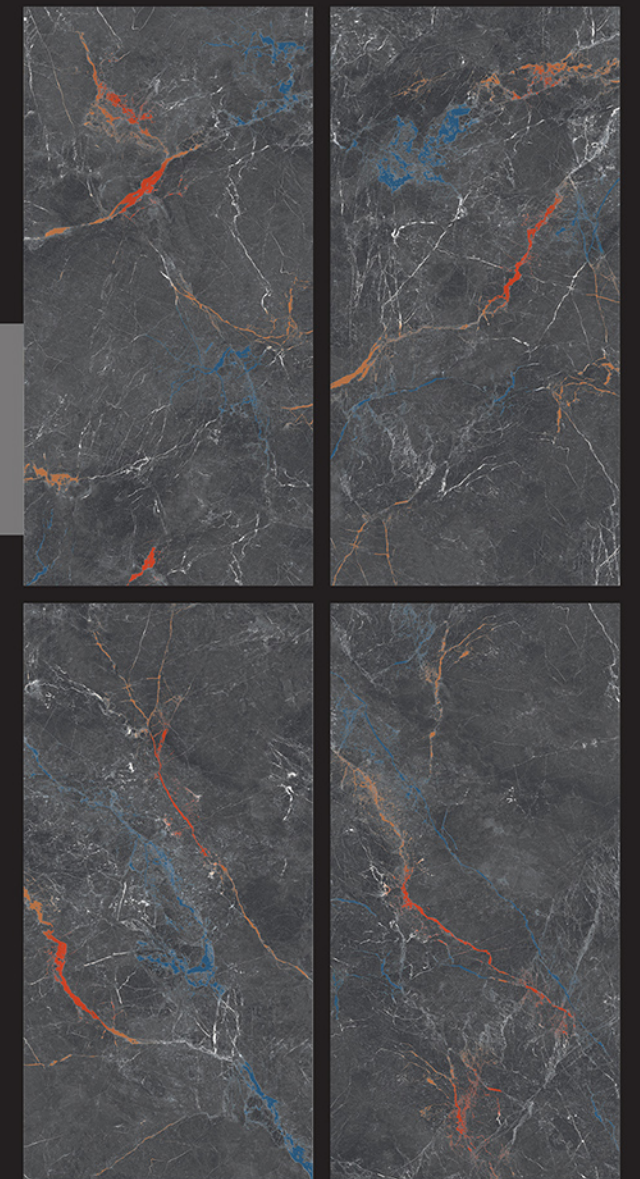

exotile

ATLANTA WHITE

600
x1200mm

surface
Silver

Random
04

- IMPACT RESISTANCE
- HIGH STRENGTH
- ZERO MAINTENANCE
- LOW WATER ABSORPTION

COLOR CARVING
COLLECTION

CALCITE

IMPACT RESISTANCE HIGH STRENGTH ZERO MAINTENANCE LOW WATER ABSORPTION

COLOR CARVING COLLECTION

RICARDO

exotile

RICARDO

600 x1200mm | surface Silver

Random 04

- IMPACT RESISTANCE
- HIGH STRENGTH
- ZERO MAINTENANCE
- LOW WATER ABSORPTION

COLOR CARVING
COLLECTION

ROYAL GRIGIO GREY

600 x1200mm | surface Silver

Random 04

- IMPACT RESISTANCE
- HIGH STRENGTH
- ZERO MAINTENANCE
- LOW WATER ABSORPTION

COLOR CARVING
COLLECTION

ROYAL GRIGIO

600 x1200mm | surface Silver

Random 04

IMPACT RESISTANCE | HIGH STRENGTH | ZERO MAINTENANCE | LOW WATER ABSORPTION

COLOR CARVING COLLECTION